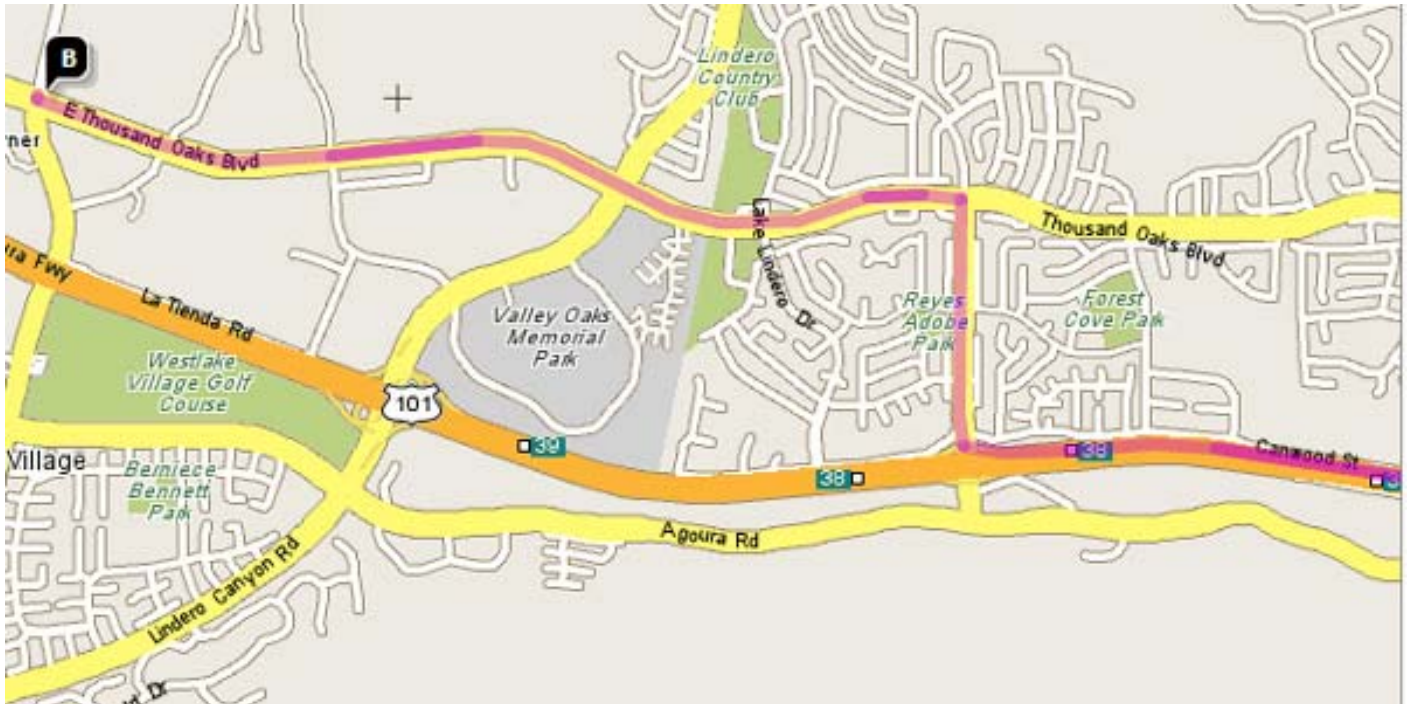

DIRECTIONS FROM TRABUCO HILLS HIGH SCHOOL

Westlake High School
100 North Lakeview Canyon Road
Westlake Village, California 91362

Total Distance: 89.5 miles, Total Travel Time: 1 hours 20 mins

- Take I-5 Freeway North
- Take SR-134 Freeway West
- Continue onto US-101 Freeway North
- Exit Reyes Adobe Road (Exit #38) and turn right
- Turn left on Thousand Oaks Boulevard
- Turn right on North Lakeview Canyon Road
- Westlake High School will be on your right-hand side