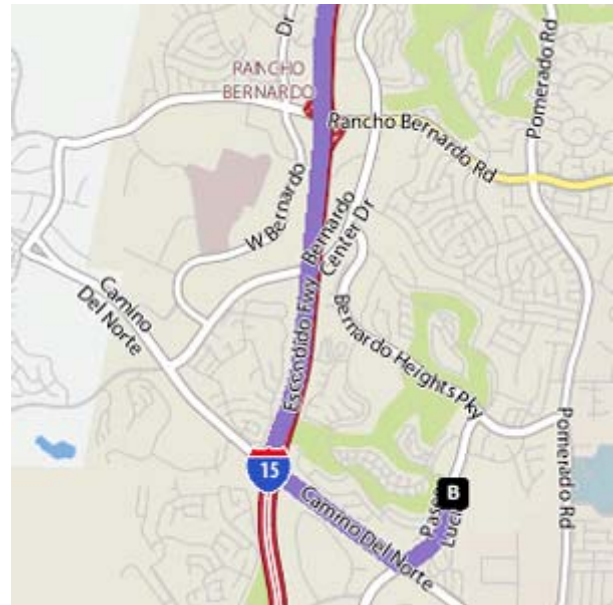

DIRECTIONS FROM TRABUCO HILLS HIGH SCHOOL

Rancho Bernardo High School 13010 Paseo Lucido San Diego, California 92128

Distance: 71.5 miles, Approximate Travel Time: 1 hour 16 mins

- Take I-5 Freeway South
- Take SR-78 Freeway East
- Take I-15 Freeway South
- Exit Camino del Norte (Exit #22) and turn left
- Turn left on Paseo Lucido
- Rancho Bernardo High School is on your right-hand side

Saturday, March 01, 2008
2008 Winter Guard International San Diego Regional
@ Rancho Bernardo High School in San Diego, California
Winter Guard International (WGI)

Prelims Performance Order (as 02/11/08)