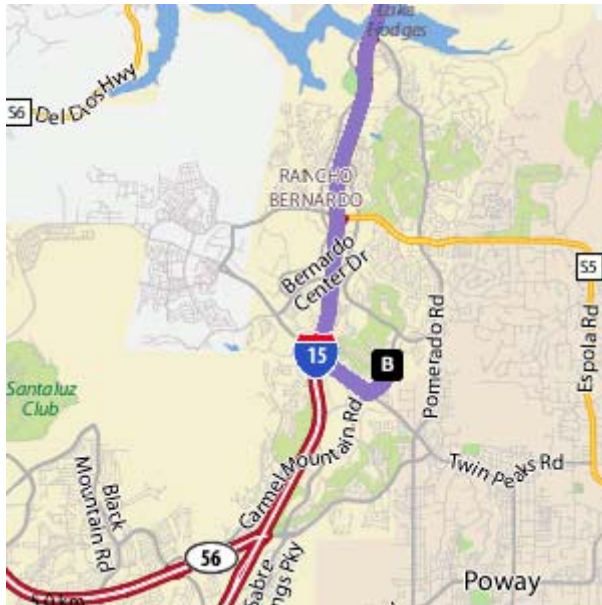

DIRECTIONS FROM TRABUCO HILLS HIGH SCHOOL

Rancho Bernardo High School 13010 Paseo Lucido San Diego, California 92128

Distance: 71.5 miles, Approximate Travel Time: 1 hour 16 mins

- Take I-5 Freeway South
- Take SR-78 Freeway East
- Take I-15 Freeway South
- Exit Camino del Norte (Exit #22) and turn left
- Turn left on Paseo Lucido
- Rancho Bernardo High School is on your right-hand side

Saturday, March 01, 2008
2008 Winter Guard International San Diego Regional
@ Rancho Bernardo High School in San Diego, California
Winter Guard International (WGI)

Prelims Performance Order (as 02/11/08)