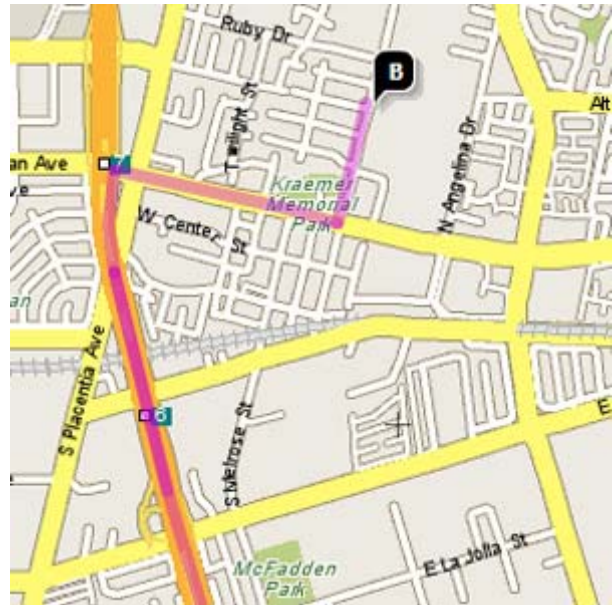

Saturday, March 3, 2018
2018 Savanna High School Show
@ Valencia High School in Placentia, California
Winter Guard Association of Southern California (WGASC)

ITINERARY

TIME	EVENT
1:45 PM	Report (<i>Hair and Make-Up Done</i>)
2:00 PM	Change into Costume / Load Equipment
2:45 PM	Depart from Trabuco Hills High School
3:45 PM	Arrive at Valencia High School
4:20 PM	Line-up
4:25 PM	Depart for warm-up
4:30 PM	Warm-Up
5:55 PM	Depart from warm-up
6:05 PM	Ready Door
6:18 PM	Performance
6:30 PM	Fold Floor / Load Dinner Return to the gymnasium
8:03 PM	Awards
8:45 PM	Depart from Valencia High School
9:15 PM	Approximate Arrival at Trabuco Hills High School
9:20 PM	Unload Equipment and Clean-Up
9:30 PM	Approximate Dismissal

***** Please keep in mind, no schedule is sacred and always subject to change!!!**

DIRECTIONS FROM TRABUCO HILLS HIGH SCHOOL

Valencia High School
500 North Bradford Avenue
Placentia, California 92870

Total Distance: 27.5 miles, Total Travel Time: 26 mins

- Take I-5 Freeway North
- Take SR-57 Freeway North
- Exit Chapman Avenue (Exit #6B) in Fullerton and turn right
- Turn left on Bradford Avenue
- Valencia High School will be on your right-hand side

Saturday, March 3, 2018
2018 Savanna High School Show
@ Valencia High School in Placentia, California
Winter Guard Association of Southern California (WGASC)

**Concession / Eating
Area**

**Vendor /
Concession Area**

WGASC Show @Valencia (OC) - Campus map #1

WGASC Show @ Valencia (OC) - Gym Area Map

Guard
Staging/ Entr
Area

Warm – Up Gym Layout

for the WGASCShow @Valencia HS– OC