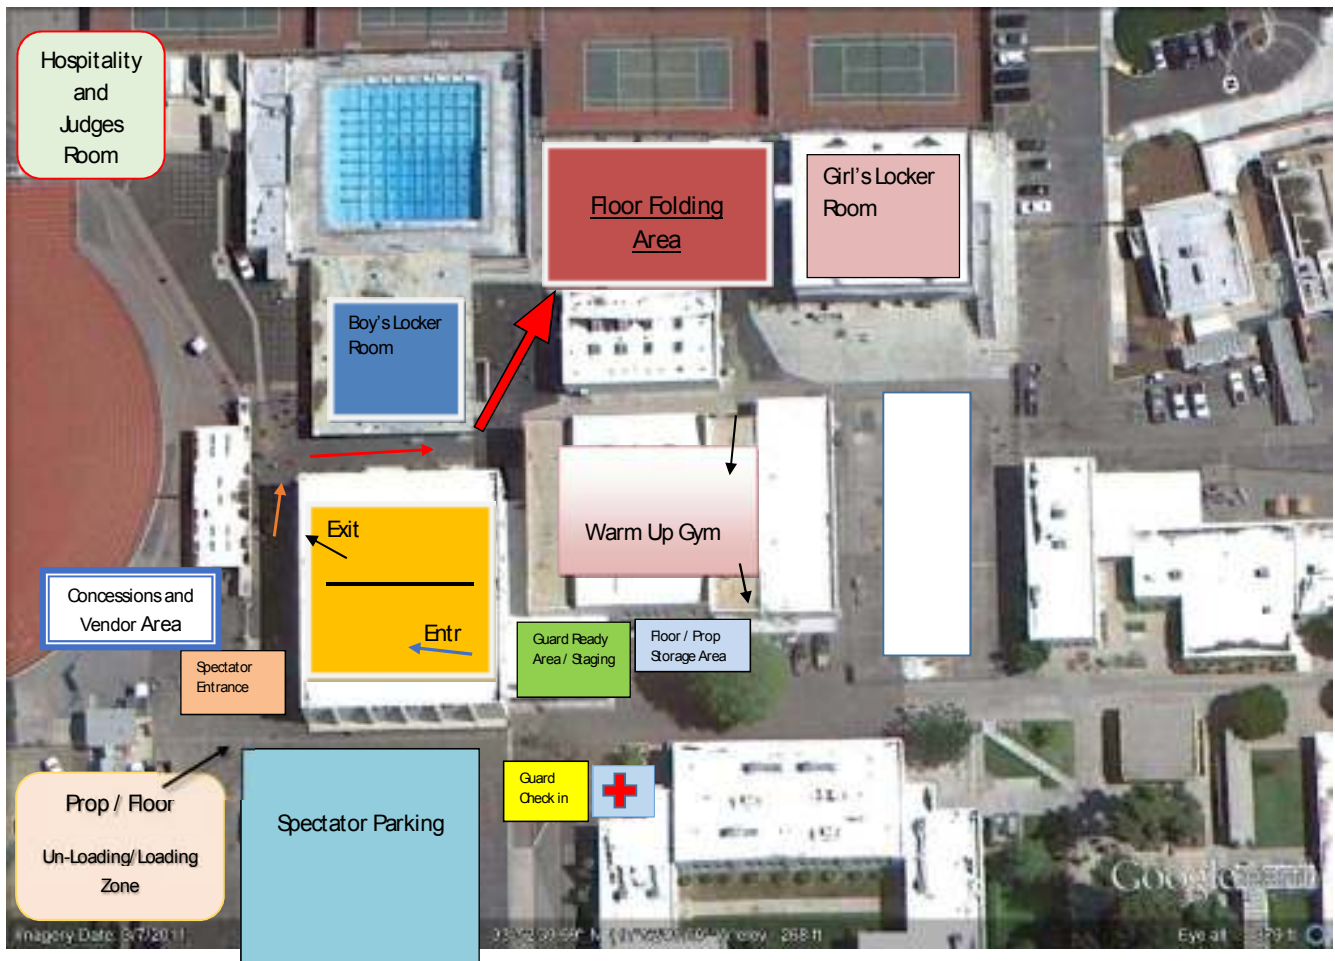

Performer Entrance

(Front Right of Performance Floor)

Performer Exit

(Back Left of Performance Floor)

Floor Folding Area

(Large enough to open floors all the way!!)

Warm - up Space

(In the middle of campus)

Warm - up Space

(Next to stadium / near Gym)

Warm - up Space

(Outdoor Courts behind stadium)

**Warm - up
Gym**

**Performance
Entrance Area**
(outside view)

**Performance
Entrance Ramp
Area**
(Outside View)

Prop / Floor
*(Unloading and
Loading)*
Zone

**Concession / Eating
Area**

**Vendor /
Concession Area**

WGASC Show @Valencia (OC) - Campus map #1

WGASC Show @ Valencia (OC) - Gym Area Map

Guard
Staging/ Entr
Area

Warm – Up Gym Layout

for the WGASCShow @Valencia HS– OC

A Side

B Side

Exit Here

Spectator Stands

Enter Here