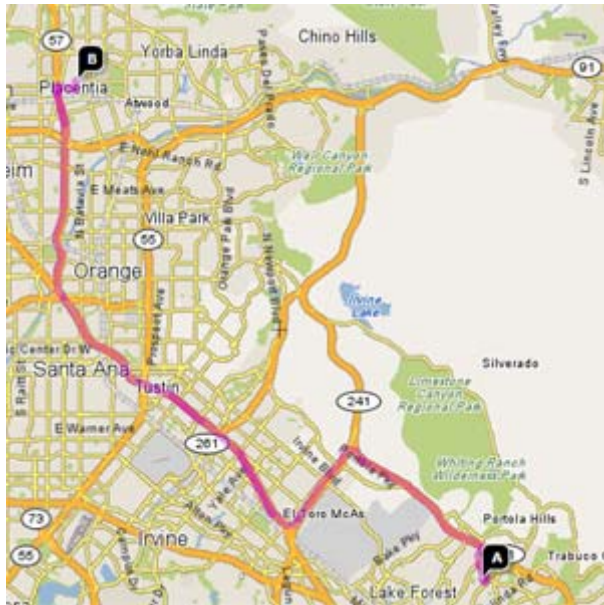

Saturday, March 3, 2018
2018 Savanna High School Show
@ Valencia High School in Placentia, California
Winter Guard Association of Southern California (WGASC)

ITINERARY

TIME	EVENT
1:45 PM	Report (<i>Hair and Make-Up Done</i>)
2:00 PM	Change into Costume / Load Equipment
2:45 PM	Depart from Trabuco Hills High School
3:45 PM	Arrive at Valencia High School
4:20 PM	Line-up
4:25 PM	Depart for warm-up
4:30 PM	Warm-Up
5:55 PM	Depart from warm-up
6:05 PM	Ready Door
6:18 PM	Performance
6:30 PM	Fold Floor / Load Dinner Return to the gymnasium
8:03 PM	Awards
8:45 PM	Depart from Valencia High School
9:15 PM	Approximate Arrival at Trabuco Hills High School
9:20 PM	Unload Equipment and Clean-Up
9:30 PM	Approximate Dismissal

***** Please keep in mind, no schedule is sacred and always subject to change!!!**

DIRECTIONS FROM TRABUCO HILLS HIGH SCHOOL

Valencia High School
500 North Bradford Avenue
Placentia, California 92870

Total Distance: 27.5 miles, Total Travel Time: 26 mins

- Take I-5 Freeway North
- Take SR-57 Freeway North
- Exit Chapman Avenue (Exit #6B) in Fullerton and turn right
- Turn left on Bradford Avenue
- Valencia High School will be on your right-hand side

Saturday, March 3, 2018
2018 Savanna High School Show
@ Valencia High School in Placentia, California
Winter Guard Association of Southern California (WGASC)

**Concession / Eating
Area**

**Vendor /
Concession Area**

WGASC Show @Valencia (OC) - Campus map #1

WGASC Show @ Valencia (OC) - Gym Area Map

Guard
Staging/ Entr
Area

Warm – Up Gym Layout

for the WGASCShow @Valencia HS– OC