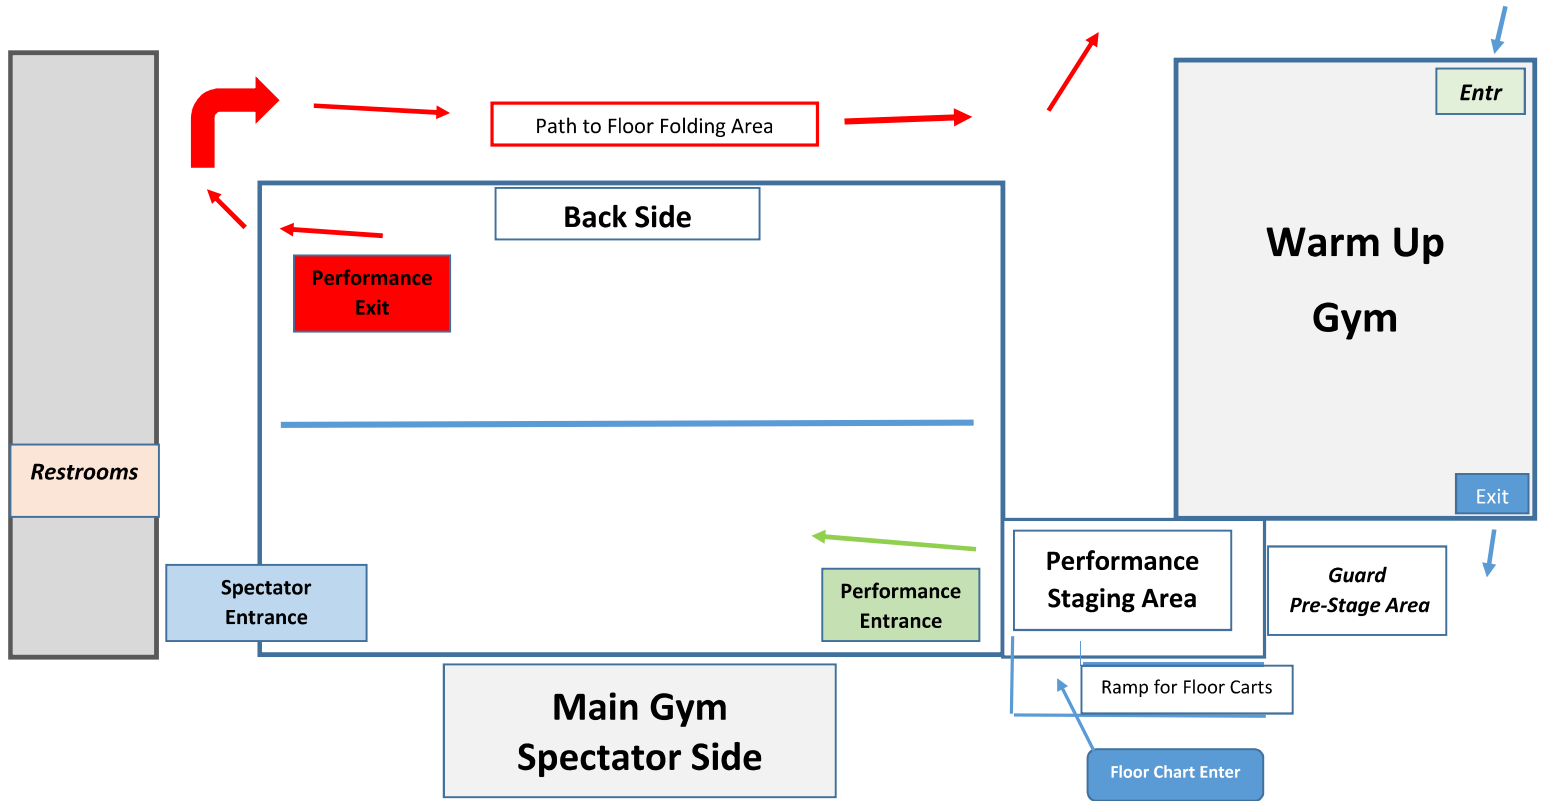

Saturday, March 3, 2018
2018 Savanna High School Show
@ Valencia High School in Placentia, California
Winter Guard Association of Southern California (WGASC)

Performance Schedule (as of 02/25/18)

CLASS	SCHOOL	PERFORM
SAA	El Toro High School (Varsity)	5:54 PM
SAA	Magnolia High School	6:02 PM
SAA	Riverside King High School #1	6:10 PM
SAA	Trabuco Hills High School	6:18 PM
SAA	Rancho Bernardo High School (Varsity)	6:26 PM
SAA	West High School	6:34 PM
	BREAK	6:42 PM
SA	Sunny Hills High School #1	6:47 PM
SA	Yorba Linda High School	6:55 PM
SA	Esperanza High School	7:03 PM
SA	Mayfair High School #1	7:11 PM
SA	Aliso Niguel High School #1	7:19 PM
	BREAK	7:27 PM
SO	El Dorado High School	7:30 PM
SO	Valencia High School (OC)	7:39 PM
	AWARDS	8:03 PM

WGASC Show @ Valencia HS (OC)

Performance Gym Layout

Gym Specs.

Stand to Stand = 71' 5"

Wall to Wall = 103' 9"

Judge's Side Stands = 15 Rows

Guard Seating = 15 Rows *(11 Rows accessible during Show)*

Doors

Height = 7'

Width (Center Pin Removed) = 6' 6"

Approx. Seating Cap. = 750 each side

Judges / Audience View

(at top of stands)

**Performers
Point of View**

Towards Judges Stands

**Ceiling / Lights in
Performance Gym**

Performer Entrance

(Front Right of Performance Floor)

Performer Exit

(Back Left of Performance Floor)

Floor Folding Area

(Large enough to open floors all the way!!)

Warm - up Space

(In the middle of campus)