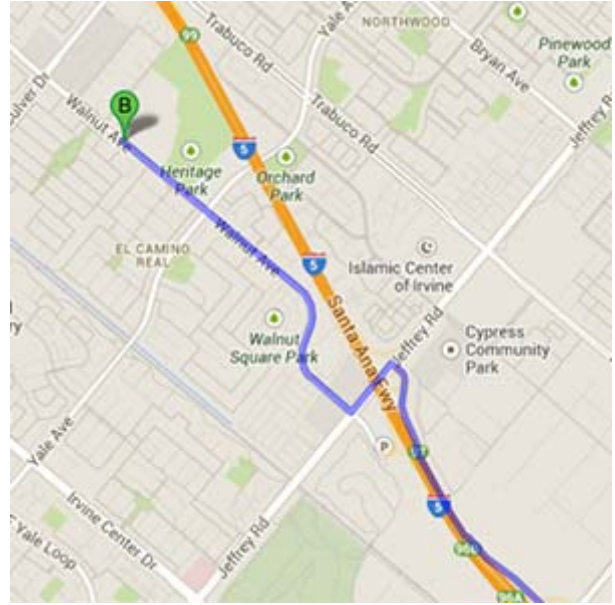

DIRECTIONS FROM TRABUCO HILLS HIGH SCHOOL

Irvine High School
4321 Walnut Avenue
Irvine, California 92604

Distance: 12.4 miles Approximate Travel Time: 17 mins

Via The Toll Roads

- Take SR-241 Toll Road North towards Riverside
- The Tomato Springs Toll Plaza is \$3.70
- Take SR-133 Toll Road South
- Take I-5 Freeway North
- Exit Jeffrey Road and turn left
- Turn right on Walnut Avenue
- Irvine High School is on your right-hand side

Without The Toll Roads

- Take El Toro Road towards the freeway
- Take I-5 Freeway North
- Exit Jeffrey Road and turn left
- Turn right on Walnut Avenue
- Irvine High School is on your right-hand side