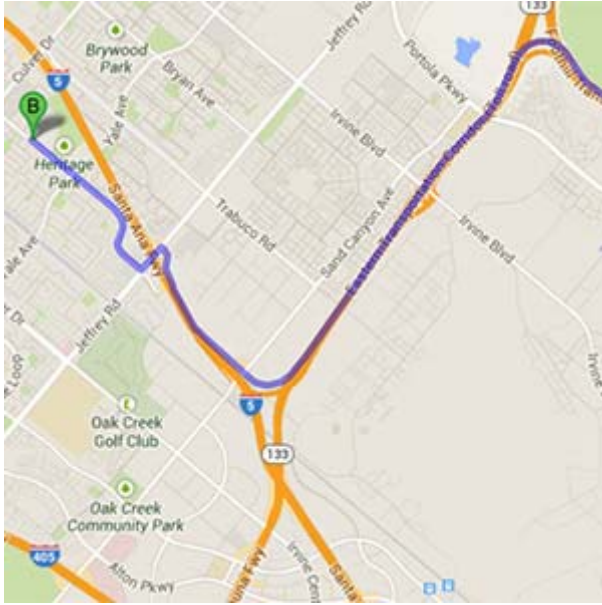

DIRECTIONS FROM TRABUCO HILLS HIGH SCHOOL

Irvine High School
4321 Walnut Avenue
Irvine, California 92604

Distance: 12.4 miles Approximate Travel Time: 17 mins

Via The Toll Roads

- Take SR-241 Toll Road North towards Riverside
- The Tomato Springs Toll Plaza is \$3.70
- Take SR-133 Toll Road South
- Take I-5 Freeway North
- Exit Jeffrey Road and turn left
- Turn right on Walnut Avenue
- Irvine High School is on your right-hand side

Without The Toll Roads

- Take El Toro Road towards the freeway
- Take I-5 Freeway North
- Exit Jeffrey Road and turn left
- Turn right on Walnut Avenue
- Irvine High School is on your right-hand side