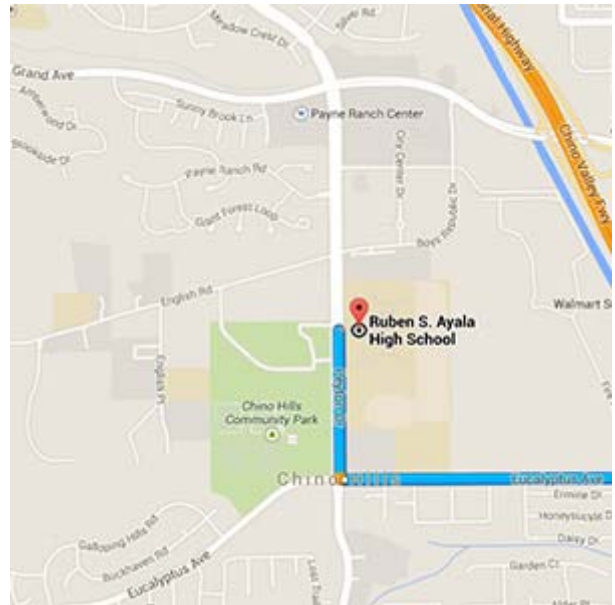

**Saturday, October 14, 2017**  
**11th Annual Music in Motion**  
**@ Ruben S. Ayala High School in Chino Hills, California**  
**Western Band Association (WBA)**

**ITINERARY**

<b>TIME</b>	<b>EVENT</b>
7:15 AM	Call Time
7:30 AM	Rehearsal
10:00 AM	Load Trucks
11:30 AM	Depart from Trabuco Hills High School ( <i>bring a sack lunch</i> )
12:45 PM	Arrive at Ruben S. Ayala High School
12:50 PM	Snack
1:15 PM	Stretch & Change
2:00 PM	Warm-up (Sectional)
2:50 PM	Warm-up (Ensemble)
3:20 PM	Depart from warm-up
3:30 PM	Staging Area
<b>3:42 PM</b>	<b>Performance</b>
4:00 PM	Dinner & Load Trucks
4:45 PM	Return to stadium
5:00 PM	Class A/AA/AAA Awards
5:45 PM	Depart from Ruben S. Ayala High School
7:00 PM	Approximate arrival at Trabuco Hills High School
8:00 PM	Roll-Call & Approximate Dismissal

## DIRECTIONS FROM TRABUCO HILLS HIGH SCHOOL

**Ruben S. Ayala High School**  
**14255 Peyton Drive**  
**Chino Hills, California 91709**

Total Distance: 34 miles, Total Travel Time: 35 mins

### ***Via The Toll Roads***

- Take SR-241 Toll Road North towards Riverside
- The Tomato Springs Toll Plaza is \$3.77 and the Windy Ridge Toll Plaza is \$3.95
- Take SR-91 Freeway East towards Riverside
- Take the SR-71 Freeway North
- Exit Chino Hills Parkway and turn left onto Chino Hills Parkway
- Turn right on Pipeline Avenue
- Continue onto Eucalyptus Avenue
- Turn right on Peyton Drive
- Ruben S. Ayala High School will be on your right-hand side

### ***Without The Toll Roads***

- Take I-5 Freeway North towards Santa Ana
- Take SR-55 Freeway North
- Take SR-91 Freeway East towards Riverside
- Take the SR-71 Freeway North
- Exit Chino Hills Parkway and turn left onto Chino Hills Parkway
- Turn right on Pipeline Avenue
- Continue onto Eucalyptus Avenue
- Turn right on Peyton Drive
- Ruben S. Ayala High School will be on your right-hand side