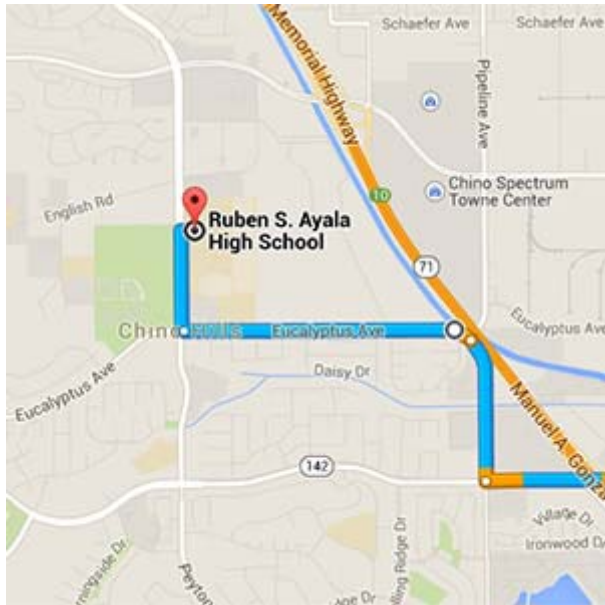

**Saturday, October 14, 2017**  
**11th Annual Music in Motion**  
**@ Ruben S. Ayala High School in Chino Hills, California**  
**Western Band Association (WBA)**

**ITINERARY**

<b>TIME</b>	<b>EVENT</b>
7:15 AM	Call Time
7:30 AM	Rehearsal
10:00 AM	Load Trucks
11:30 AM	Depart from Trabuco Hills High School ( <i>bring a sack lunch</i> )
12:45 PM	Arrive at Ruben S. Ayala High School
12:50 PM	Snack
1:15 PM	Stretch & Change
2:00 PM	Warm-up (Sectional)
2:50 PM	Warm-up (Ensemble)
3:20 PM	Depart from warm-up
3:30 PM	Staging Area
<b>3:42 PM</b>	<b>Performance</b>
4:00 PM	Dinner & Load Trucks
4:45 PM	Return to stadium
5:00 PM	Class A/AA/AAA Awards
5:45 PM	Depart from Ruben S. Ayala High School
7:00 PM	Approximate arrival at Trabuco Hills High School
8:00 PM	Roll-Call & Approximate Dismissal

## DIRECTIONS FROM TRABUCO HILLS HIGH SCHOOL

**Ruben S. Ayala High School**  
**14255 Peyton Drive**  
**Chino Hills, California 91709**

Total Distance: 34 miles, Total Travel Time: 35 mins

### ***Via The Toll Roads***

- Take SR-241 Toll Road North towards Riverside
- The Tomato Springs Toll Plaza is \$3.77 and the Windy Ridge Toll Plaza is \$3.95
- Take SR-91 Freeway East towards Riverside
- Take the SR-71 Freeway North
- Exit Chino Hills Parkway and turn left onto Chino Hills Parkway
- Turn right on Pipeline Avenue
- Continue onto Eucalyptus Avenue
- Turn right on Peyton Drive
- Ruben S. Ayala High School will be on your right-hand side

### ***Without The Toll Roads***

- Take I-5 Freeway North towards Santa Ana
- Take SR-55 Freeway North
- Take SR-91 Freeway East towards Riverside
- Take the SR-71 Freeway North
- Exit Chino Hills Parkway and turn left onto Chino Hills Parkway
- Turn right on Pipeline Avenue
- Continue onto Eucalyptus Avenue
- Turn right on Peyton Drive
- Ruben S. Ayala High School will be on your right-hand side