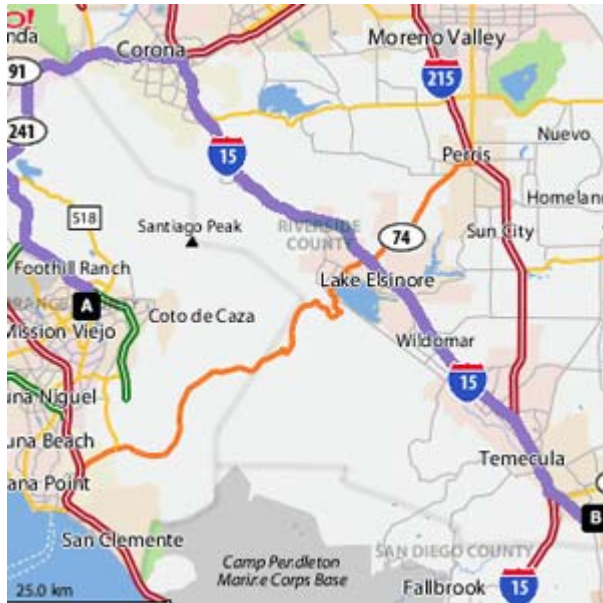

DIRECTIONS FROM TRABUCO HILLS HIGH SCHOOL

Great Oak High School
32555 Deer Hollow Way
Temecula California 92592

Distance: 70.8 miles, Approximate Travel Time: 1 hour 12 mins

Via The Toll Roads

- Take SR-241 Toll Road North towards Riverside
- The Tomato Springs Toll Plaza is \$3.25 and the Windy Ridge Toll Plaza is \$3.25
- Take SR-91 Freeway East towards Riverside
- Take I-15 Freeway South
- Exit Indio / SR-79 and turn left
- Turn right on Pechanga Parkway
- Turn left on Deer Hollow Way
- Great Oak High School is on your right-hand side

Without The Toll Roads

- Take I-5 Freeway North towards Santa Ana
- Take SR-55 Freeway North
- Take SR-91 Freeway East towards Riverside
- Take I-15 Freeway South
- Exit Indio / SR-79 and turn left
- Turn right on Pechanga Parkway
- Turn left on Deer Hollow Way
- Great Oak High School is on your right-hand side