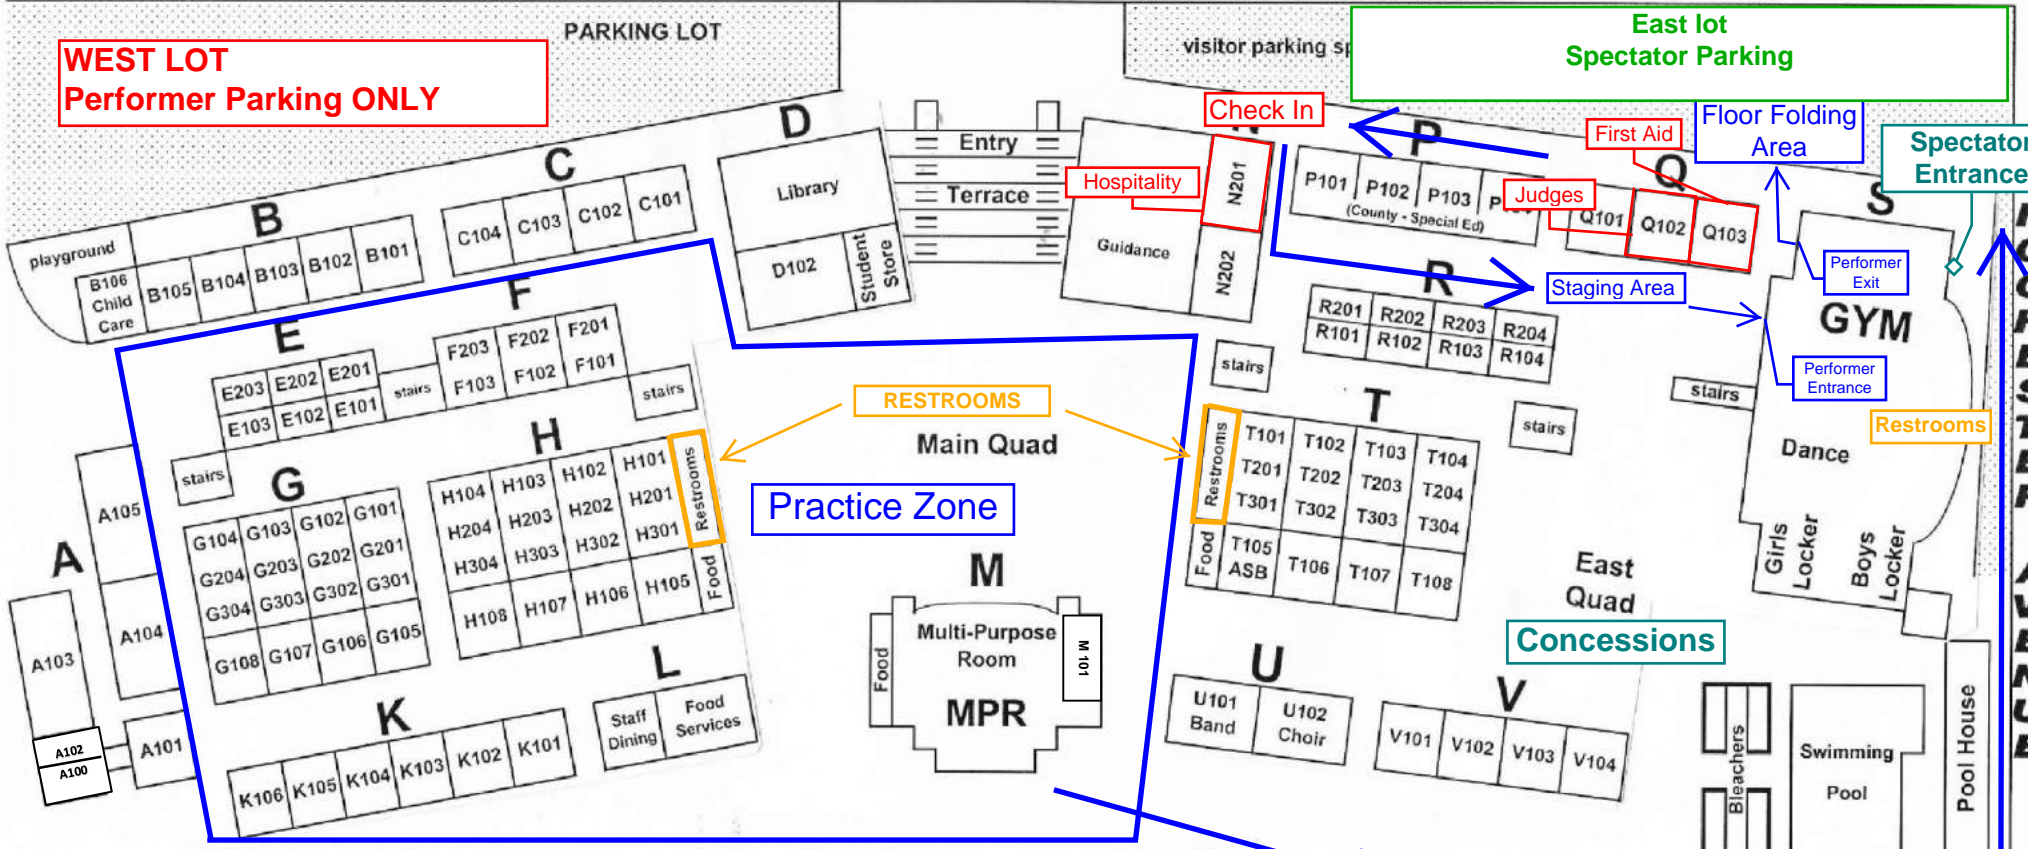

SEMI/Truck/Trailer Entrance

SOUTHBOUND ROCHESTER ONLY!

No Northbound – No Left Turn

RANCHO CUCAMONGA HIGH SCHOOL

11801 Lark Drive, Rancho Cucamonga, CA 91701

Spectator Parking - Lark Drive - North Side Only - Spectator Parking

LARK DRIVE

LARK DRIVE

WEST LOT
Performer Parking ONLY

East lot
Spectator Parking

ROCHESTER AVENUE

NO ACCESS

Main Football Field

Track

Lower Athletic Fields

Lower Athletic F

Practice Zone
Tennis Courts

South Lot
Performer Parking
Only

Southern California Percussion Alliance

Rancho Cucamonga HS