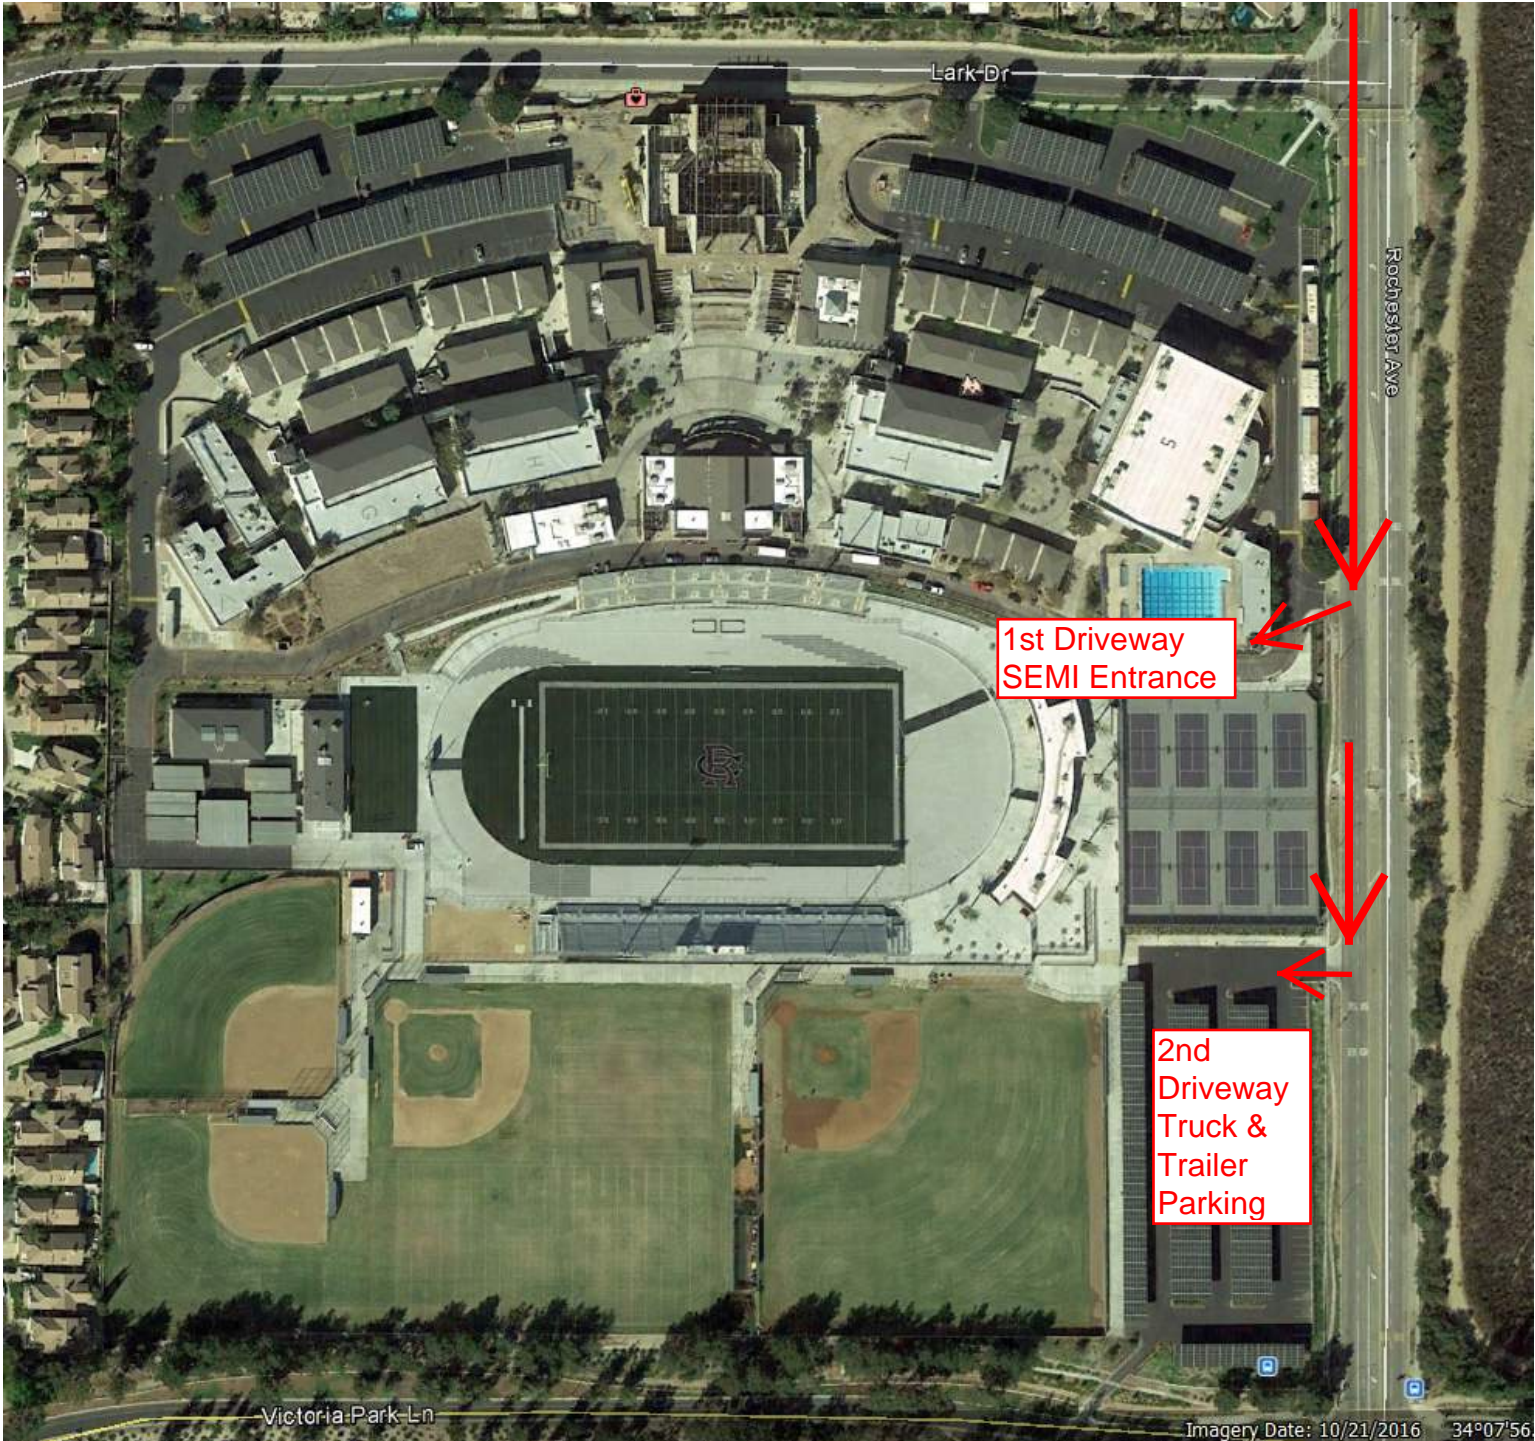

SEMI/Truck/Trailer Entrance

SOUTHBOUND ROCHESTER ONLY!

No Northbound – No Left Turn

RANCHO CUCAMONGA HIGH SCHOOL

11801 Lark Drive, Rancho Cucamonga, CA 91701

Spectator Parking - Lark Drive - North Side Only - Spectator Parking

LARK DRIVE

LARK DRIVE

WEST LOT
Performer Parking ONLY

East lot
Spectator Parking

ROCHESTER AVENUE

NO ACCESS

Main Football Field

Track

Lower Athletic Fields

Lower Athletic F

Practice Zone
Tennis Courts

South Lot
Performer Parking
Only

Southern California Percussion Alliance

Rancho Cucamonga HS