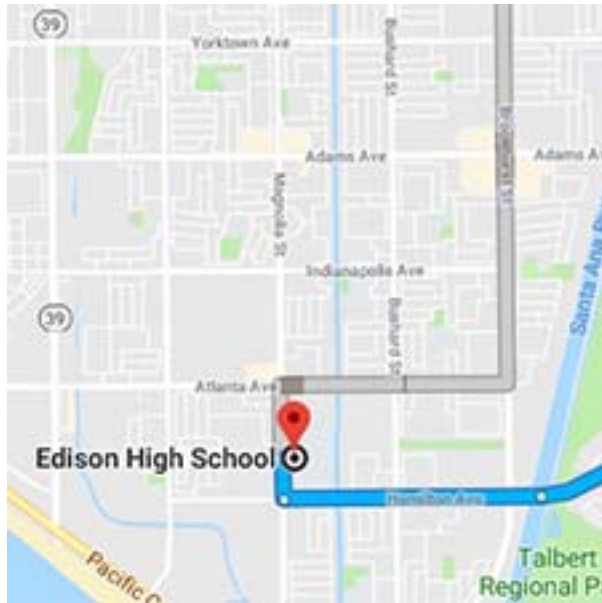

DIRECTIONS FROM TRABUCO HILLS HIGH SCHOOL

Edison High School
21400 Magnolia Street
Huntington Beach, California 92646
Distance: 29.3 miles Approximate Travel Time: 34 mins

- Take I-405 Freeway North
- Take SR-55 Freeway South
- Exit 22nd Street / Victoria Street (exit 3)
- Turn right onto Victoria Street
- Victoria Street turns into Hamilton Avenue
- Turn right on Magnolia Street
- Edison High School is on your right-hand side

DIRECTIONS FROM TRABUCO HILLS HIGH SCHOOL

Westminister High School
14325 Goldenwest Street
Westminister, California 92683-4905

Distance: 28.2 miles Approximate Travel Time: 32 mins

- Take I-405 Freeway North
- Exit Goldenwest Street
- Turn right onto Goldenwest Street
- Turn right on Main Street
- The Westminister High School Stadium will be on your left-hand side

DIRECTIONS FROM TRABUCO HILLS HIGH SCHOOL

**Bren Events Center
University of California, Irvine (UCI)
Intersection of Mesa Road and West Peltason Drive
Irvine, California 92617**

Total Distance: 17.5 miles, Total Travel Time: 25 mins

- Take I-405 Freeway North
- Exit Culver Drive and turn left
- Turn right on University Drive
- Pass Campus Drive
- Turn left on Mesa Road
- Bren Events Center will be on your right-hand side