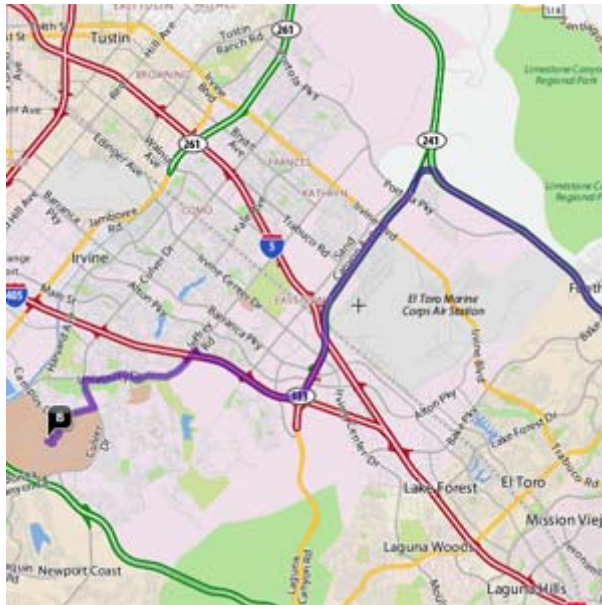

DIRECTIONS FROM TRABUCO HILLS HIGH SCHOOL

Edison High School
21400 Magnolia Street
Huntington Beach, California 92646
Distance: 29.3 miles Approximate Travel Time: 34 mins

- Take I-405 Freeway North
- Take SR-55 Freeway South
- Exit 22nd Street / Victoria Street (exit 3)
- Turn right onto Victoria Street
- Victoria Street turns into Hamilton Avenue
- Turn right on Magnolia Street
- Edison High School is on your right-hand side

DIRECTIONS FROM TRABUCO HILLS HIGH SCHOOL

Westminister High School
14325 Goldenwest Street
Westminister, California 92683-4905

Distance: 28.2 miles Approximate Travel Time: 32 mins

- Take I-405 Freeway North
- Exit Goldenwest Street
- Turn right onto Goldenwest Street
- Turn right on Main Street
- The Westminister High School Stadium will be on your left-hand side

DIRECTIONS FROM TRABUCO HILLS HIGH SCHOOL

**Bren Events Center
University of California, Irvine (UCI)
Intersection of Mesa Road and West Peltason Drive
Irvine, California 92617**

Total Distance: 17.5 miles, Total Travel Time: 25 mins

- Take I-405 Freeway North
- Exit Culver Drive and turn left
- Turn right on University Drive
- Pass Campus Drive
- Turn left on Mesa Road
- Bren Events Center will be on your right-hand side