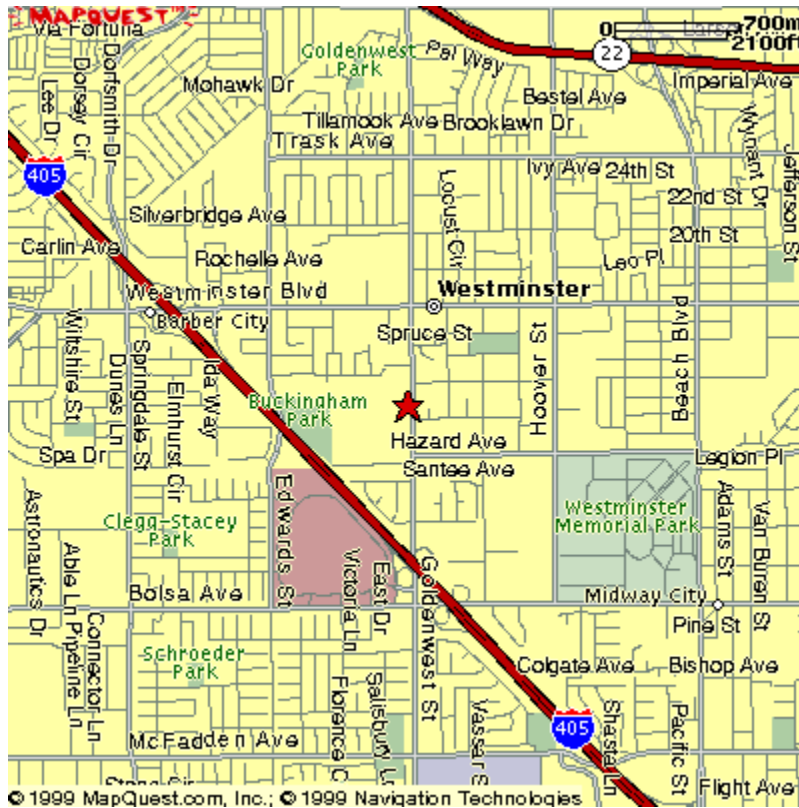

DIRECTIONS FROM TRABUCO HILLS HIGH SCHOOL

Edison High School
21400 Magnolia Street
Huntington Beach, California 92646
Distance: 29.3 miles Approximate Travel Time: 34 mins

- Take I-405 Freeway North
- Take SR-55 Freeway South
- Exit 22nd Street / Victoria Street (exit 3)
- Turn right onto Victoria Street
- Victoria Street turns into Hamilton Avenue
- Turn right on Magnolia Street
- Edison High School is on your right-hand side

DIRECTIONS FROM TRABUCO HILLS HIGH SCHOOL

Westminister High School
14325 Goldenwest Street
Westminister, California 92683-4905

Distance: 28.2 miles Approximate Travel Time: 32 mins

- Take I-405 Freeway North
- Exit Goldenwest Street
- Turn right onto Goldenwest Street
- Turn right on Main Street
- The Westminister High School Stadium will be on your left-hand side

DIRECTIONS FROM TRABUCO HILLS HIGH SCHOOL

**Bren Events Center
University of California, Irvine (UCI)
Intersection of Mesa Road and West Peltason Drive
Irvine, California 92617**

Total Distance: 17.5 miles, Total Travel Time: 25 mins

- Take I-405 Freeway North
- Exit Culver Drive and turn left
- Turn right on University Drive
- Pass Campus Drive
- Turn left on Mesa Road
- Bren Events Center will be on your right-hand side