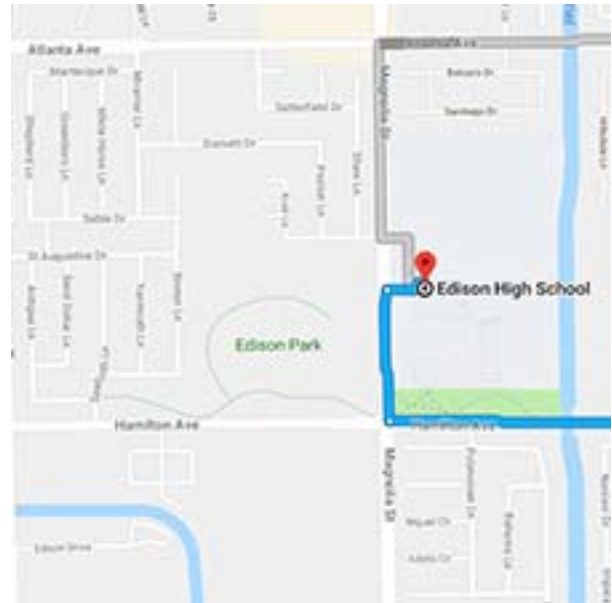

DIRECTIONS FROM TRABUCO HILLS HIGH SCHOOL

Edison High School
21400 Magnolia Street
Huntington Beach, California 92646
Distance: 29.3 miles Approximate Travel Time: 34 mins

- Take I-405 Freeway North
- Take SR-55 Freeway South
- Exit 22nd Street / Victoria Street (exit 3)
- Turn right onto Victoria Street
- Victoria Street turns into Hamilton Avenue
- Turn right on Magnolia Street
- Edison High School is on your right-hand side

DIRECTIONS FROM TRABUCO HILLS HIGH SCHOOL

Westminister High School
14325 Goldenwest Street
Westminister, California 92683-4905

Distance: 28.2 miles Approximate Travel Time: 32 mins

- Take I-405 Freeway North
- Exit Goldenwest Street
- Turn right onto Goldenwest Street
- Turn right on Main Street
- The Westminister High School Stadium will be on your left-hand side

DIRECTIONS FROM TRABUCO HILLS HIGH SCHOOL

**Bren Events Center
University of California, Irvine (UCI)
Intersection of Mesa Road and West Peltason Drive
Irvine, California 92617**

Total Distance: 17.5 miles, Total Travel Time: 25 mins

- Take I-405 Freeway North
- Exit Culver Drive and turn left
- Turn right on University Drive
- Pass Campus Drive
- Turn left on Mesa Road
- Bren Events Center will be on your right-hand side