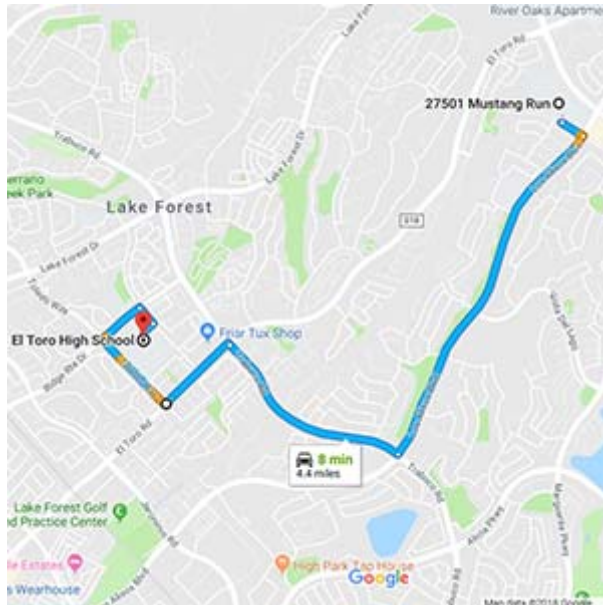

Saturday, March 23, 2019
2019 El Toro High School Show
@ El Toro High School in Lake Forest, California
Winter Guard Association of Southern California (WGASC)

ITINERARY

TIME	EVENT
10:45 AM	Report (<i>In Costume, Hair and Make-Up Done</i>)
11:00 AM	Load Truck / Eat Lunch
11:45 AM	Load Bus
12:00 PM	Depart from Trabuco Hills High School
12:15 PM	Arrive at El Toro High School Check-in / Restroom / Snack
1:20 PM	Line-up to depart for warm-up
1:30 PM	Warm-Up
2:52 PM	Depart from warm-up
3:04 PM	Ready Door
3:14 PM	Junior Varsity Guard Performance
3:21 PM	Awards (Junior Varsity Guard) Varsity Guard helps Junior Varsity Guard then...
3:30 PM	Warm-Up
4:35 PM	Depart from warm-up
4:43 PM	Ready Door
4:53 PM	Varsity Guard Performance
5:00 PM	Fold Floor / Load Dinner Return to the gymnasium
5:59 PM	Awards
6:30 PM	Depart from El Toro High School
6:45 PM	Approximate Arrival at Trabuco Hills High School
6:50 PM	Unload Equipment and Clean-Up
7:00 PM	Approximate Dismissal

***** Please keep in mind, no schedule is sacred and always subject to change!!!**

DIRECTIONS FROM TRABUCO HILLS HIGH SCHOOL

El Toro High School
25255 Toledo Way
Lake Forest, California 92630
Distance: 4.4 miles Approximate Travel Time: 8 mins

- Take Mustang Run and turn right on Los Alisos Boulevard
- Turn right on Trabuco Road
- Turn left on El Toro Road
- Turn right on Toledo Way
- El Toro High School will be on your right-hand side

Saturday, March 23, 2019
2019 El Toro High School Show
@ El Toro High School in Lake Forest, California
Winter Guard Association of Southern California (WGASC)