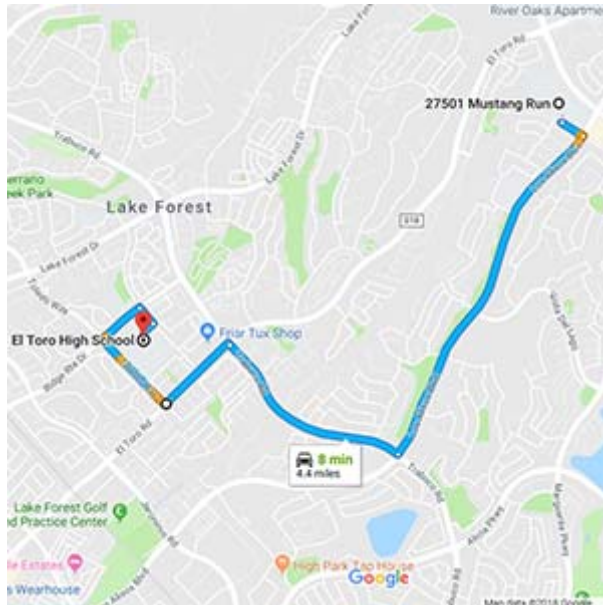

DIRECTIONS FROM TRABUCO HILLS HIGH SCHOOL

El Toro High School
25255 Toledo Way
Lake Forest, California 92630
Distance: 4.4 miles Approximate Travel Time: 8 mins

- Take Mustang Run and turn right on Los Alisos Boulevard
- Turn right on Trabuco Road
- Turn left on El Toro Road
- Turn right on Toledo Way
- El Toro High School will be on your right-hand side