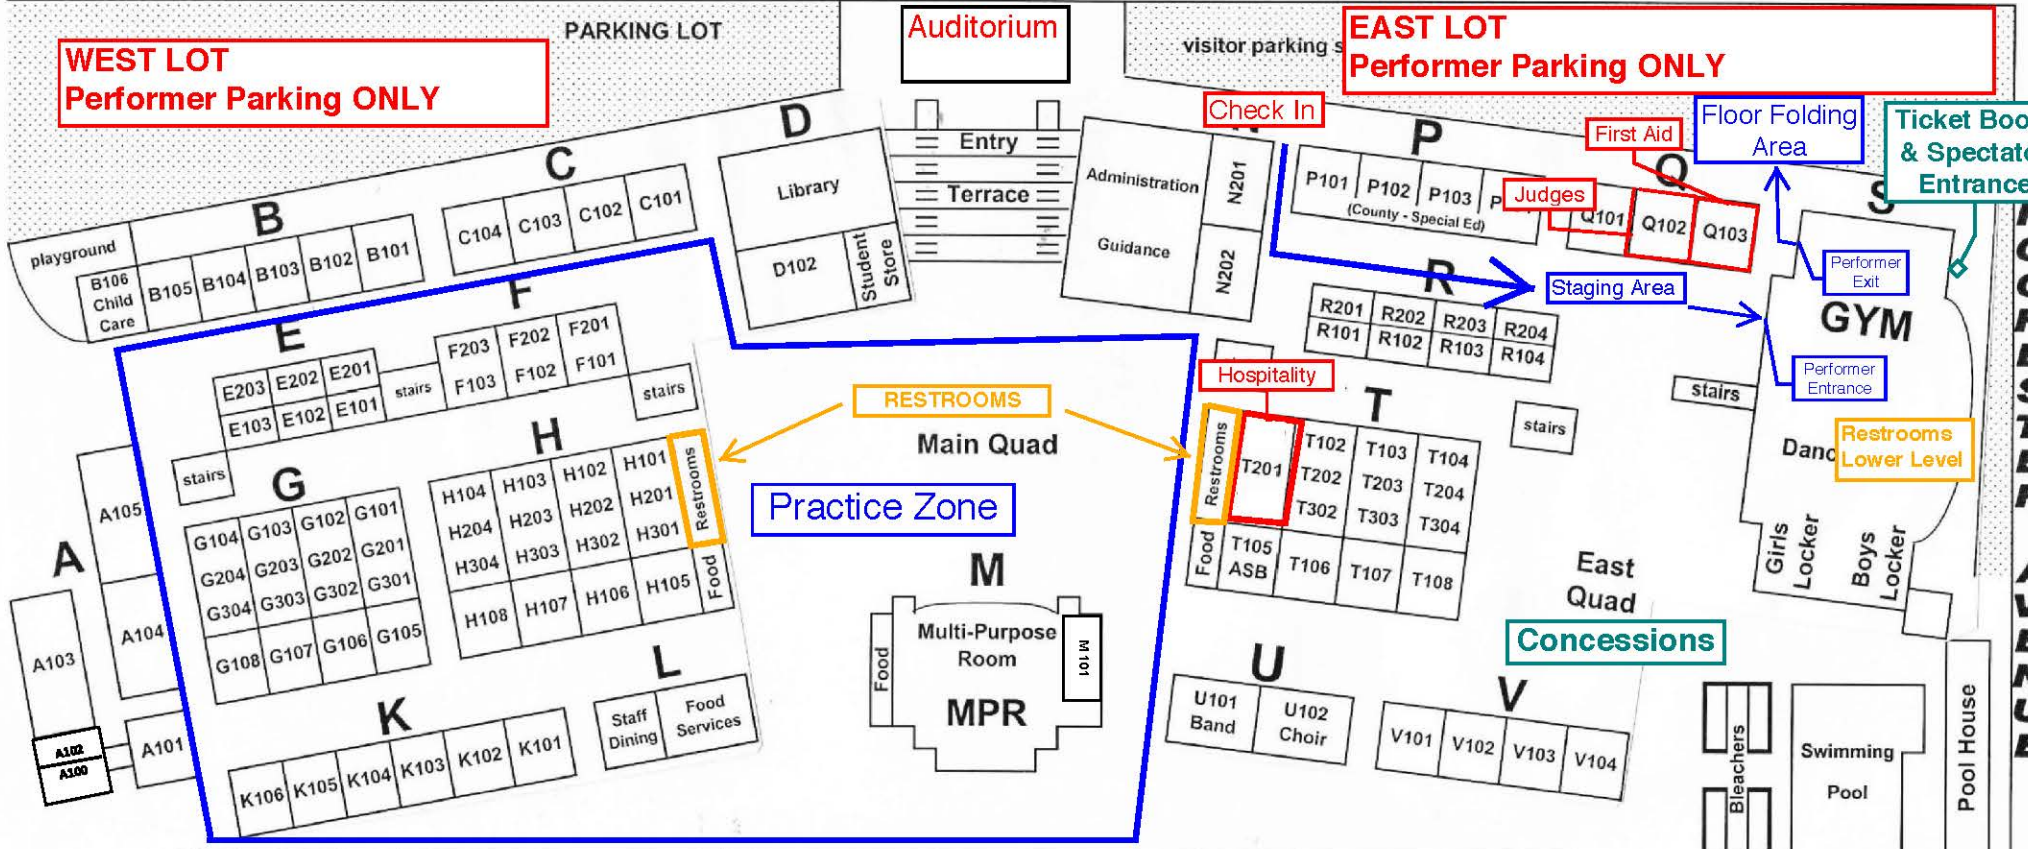

Ticket Booth & Spectator Entrance

Restrooms Lower Level

Concessions

NO ACCESS
Main Football Field

Practice Zone
Tennis Courts

South Lot
Spectator
Parking

ROCHESTER AVENUE

Lower Athletic Fields

Lower Athletic Fields

Rancho Cucamonga Marching Cougars
WGASC Signature Show East 3/30/2019

PARKING MAP

West Lot
Performer Parking

East Lot
Performer Parking

South Lot
Spectator
Parking

Victoria Park Ln

Imagery Date: 10/21/2016 34°07'56'

PERFORMER ENTRY - GYM ENTRANCE (CENTER BAR REMOVED FOR SHOW)

GYM - VIEW FROM JUDGES AREA

Rancho Cucamonga Marching Cougars
11801 Lark Drive
Rancho Cucamonga, CA 91701

**GYM - VIEW FROM SPECTATOR SEATING - PERFORMER ENTRANCE DOOR SHOWN
TOP RIGHT**