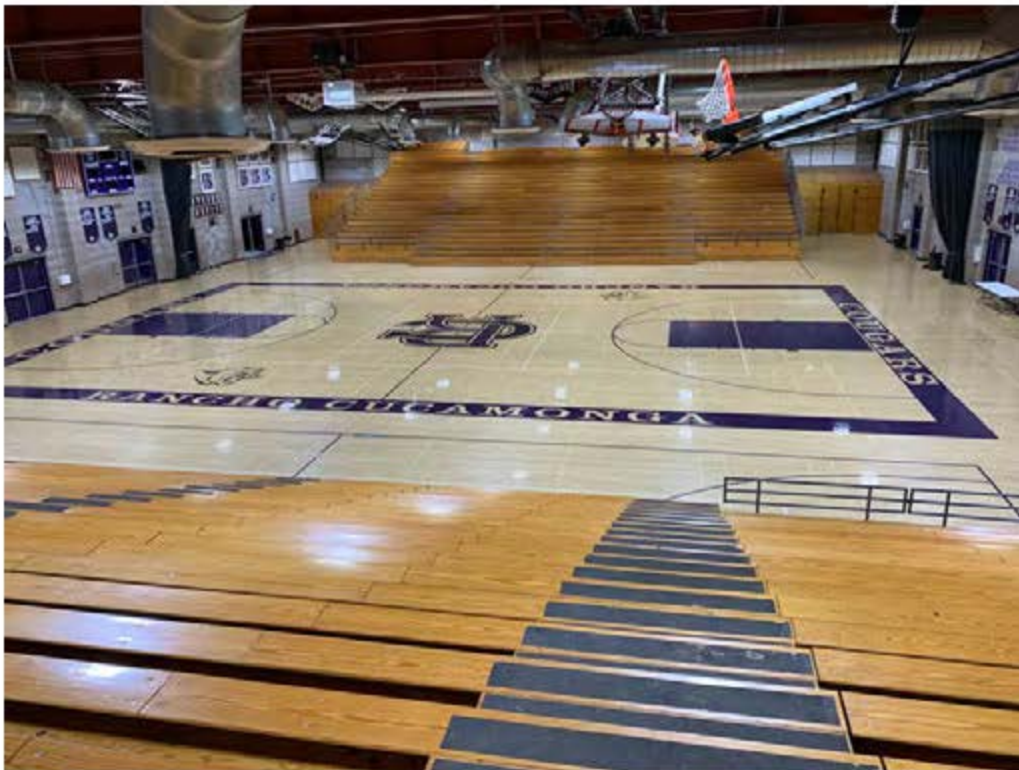

PERFORMER ENTRY - GYM ENTRANCE (CENTER BAR REMOVED FOR SHOW)

GYM - VIEW FROM JUDGES AREA

Rancho Cucamonga Marching Cougars
11801 Lark Drive
Rancho Cucamonga, CA 91701

**GYM - VIEW FROM SPECTATOR SEATING - PERFORMER ENTRANCE DOOR SHOWN
TOP RIGHT**

**GYM - VIEW FROM PERFORMER SEATING AREA - PERFORMER EXIT DOOR SHOWN
TOP LEFT**

Rancho Cucamonga Marching Cougars
11801 Lark Drive
Rancho Cucamonga, CA 91701

PERFORMER EXIT DOOR TO FLOOR FOLDING (CENTER BAR REMOVED FOR SHOW)