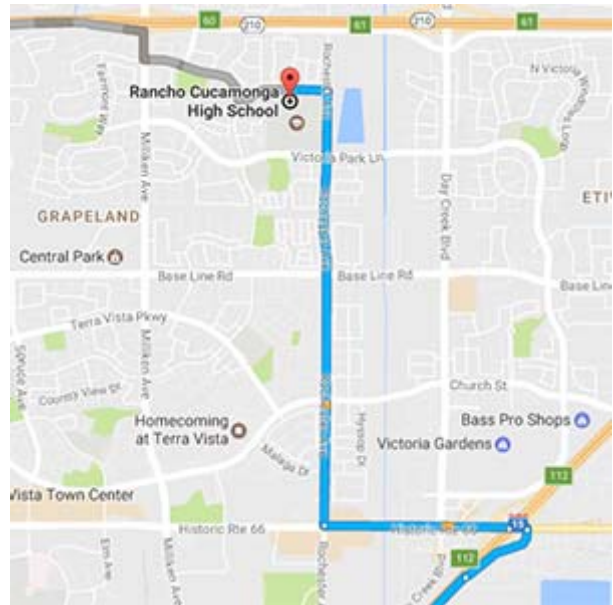

Saturday, March 30, 2019
2019 Signature Show- East
@ Rancho Cucamonga High School in Rancho Cucamonga, California
Winter Guard Association of Southern California (WGASC)

ITINERARY

TIME	EVENT
8:45 AM	Report (<i>In Costume, Hair and Make-Up Done</i>)
9:00 AM	Load Truck
9:15 AM	Load Bus
9:30 AM	Depart from Trabuco Hills High School (<i>bring a sack lunch</i>)
11:00 AM	Arrive at Rancho Cucamonga High School Check-in / Restroom / Snack
11:55 AM	Line-up to depart for warm-up
12:00 PM	Warm-Up
1:25 PM	Depart from warm-up
1:35 PM	Ready Door
1:45 PM	Performance
4:08 PM	Awards (Junior Varsity Guard) Varsity Guard helps Junior Varsity Guard then...
4:30 PM	Warm-Up
5:50 PM	Depart from warm-up
6:00 PM	Ready Door
6:11 PM	Varsity Guard Performance
6:20 PM	Fold Floor / Load
7:00 PM	Dinner Return to the gymnasium
10:07 PM	Awards
10:45 PM	Depart from Rancho Cucamonga High School
11:45 PM	Approximate Arrival at Trabuco Hills High School
11:50 PM	Unload Equipment and Clean-Up
12:00 AM	Approximate Dismissal

***** Please keep in mind, no schedule is sacred and always subject to change!!!**

DIRECTIONS FROM TRABUCO HILLS HIGH SCHOOL

Rancho Cucamonga High School

11801 Lark Drive

Rancho Cucamonga, California 91701

Distance: 47.7 miles Approximate Travel Time: 1 hour, 8 mins

Via The Toll Roads

- Take SR-241 Toll Road North
- The Tomato Springs Toll Plaza is \$3.96 and the Windy Ridge Toll Plaza is \$4.15
- Take SR-91 Freeway East
- Take I-15 Freeway North
- Exit Foothill Boulevard / SR-66 (Exit #112) and turn left
- Turn right on Rochester Avenue
- Turn left on Lark Avenue
- Rancho Cucamonga High School will be on your left-hand side

Without The Toll Roads

- Take I-5 Freeway North
- Take SR-57 Freeway North
- Take I-210 Freeway East
- Exit Milliken Avenue (Exit #60) and turn right
- Exit Haven Avenue (Exit #39) and turn left
- Turn left on Kenyon Way
- Turn left on Lark Avenue
- Rancho Cucamonga High School will be on your right-hand side