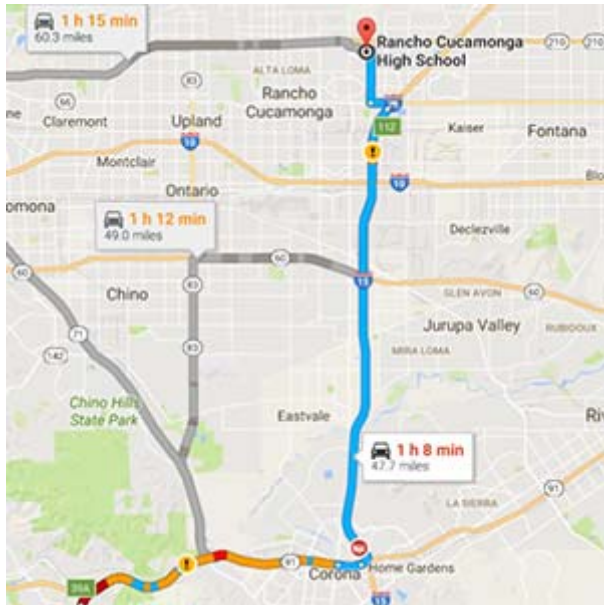

Saturday, March 30, 2019
2019 Signature Show- East
@ Rancho Cucamonga High School in Rancho Cucamonga, California
Winter Guard Association of Southern California (WGASC)

ITINERARY

TIME	EVENT
8:45 AM	Report (<i>In Costume, Hair and Make-Up Done</i>)
9:00 AM	Load Truck
9:15 AM	Load Bus
9:30 AM	Depart from Trabuco Hills High School (<i>bring a sack lunch</i>)
11:00 AM	Arrive at Rancho Cucamonga High School Check-in / Restroom / Snack
11:55 AM	Line-up to depart for warm-up
12:00 PM	Warm-Up
1:25 PM	Depart from warm-up
1:35 PM	Ready Door
1:45 PM	Performance
4:08 PM	Awards (Junior Varsity Guard) Varsity Guard helps Junior Varsity Guard then...
4:30 PM	Warm-Up
5:50 PM	Depart from warm-up
6:00 PM	Ready Door
6:11 PM	Varsity Guard Performance
6:20 PM	Fold Floor / Load
7:00 PM	Dinner Return to the gymnasium
10:07 PM	Awards
10:45 PM	Depart from Rancho Cucamonga High School
11:45 PM	Approximate Arrival at Trabuco Hills High School
11:50 PM	Unload Equipment and Clean-Up
12:00 AM	Approximate Dismissal

***** Please keep in mind, no schedule is sacred and always subject to change!!!**

DIRECTIONS FROM TRABUCO HILLS HIGH SCHOOL

Rancho Cucamonga High School

11801 Lark Drive

Rancho Cucamonga, California 91701

Distance: 47.7 miles Approximate Travel Time: 1 hour, 8 mins

Via The Toll Roads

- Take SR-241 Toll Road North
- The Tomato Springs Toll Plaza is \$3.96 and the Windy Ridge Toll Plaza is \$4.15
- Take SR-91 Freeway East
- Take I-15 Freeway North
- Exit Foothill Boulevard / SR-66 (Exit #112) and turn left
- Turn right on Rochester Avenue
- Turn left on Lark Avenue
- Rancho Cucamonga High School will be on your left-hand side

Without The Toll Roads

- Take I-5 Freeway North
- Take SR-57 Freeway North
- Take I-210 Freeway East
- Exit Milliken Avenue (Exit #60) and turn right
- Exit Haven Avenue (Exit #39) and turn left
- Turn left on Kenyon Way
- Turn left on Lark Avenue
- Rancho Cucamonga High School will be on your right-hand side