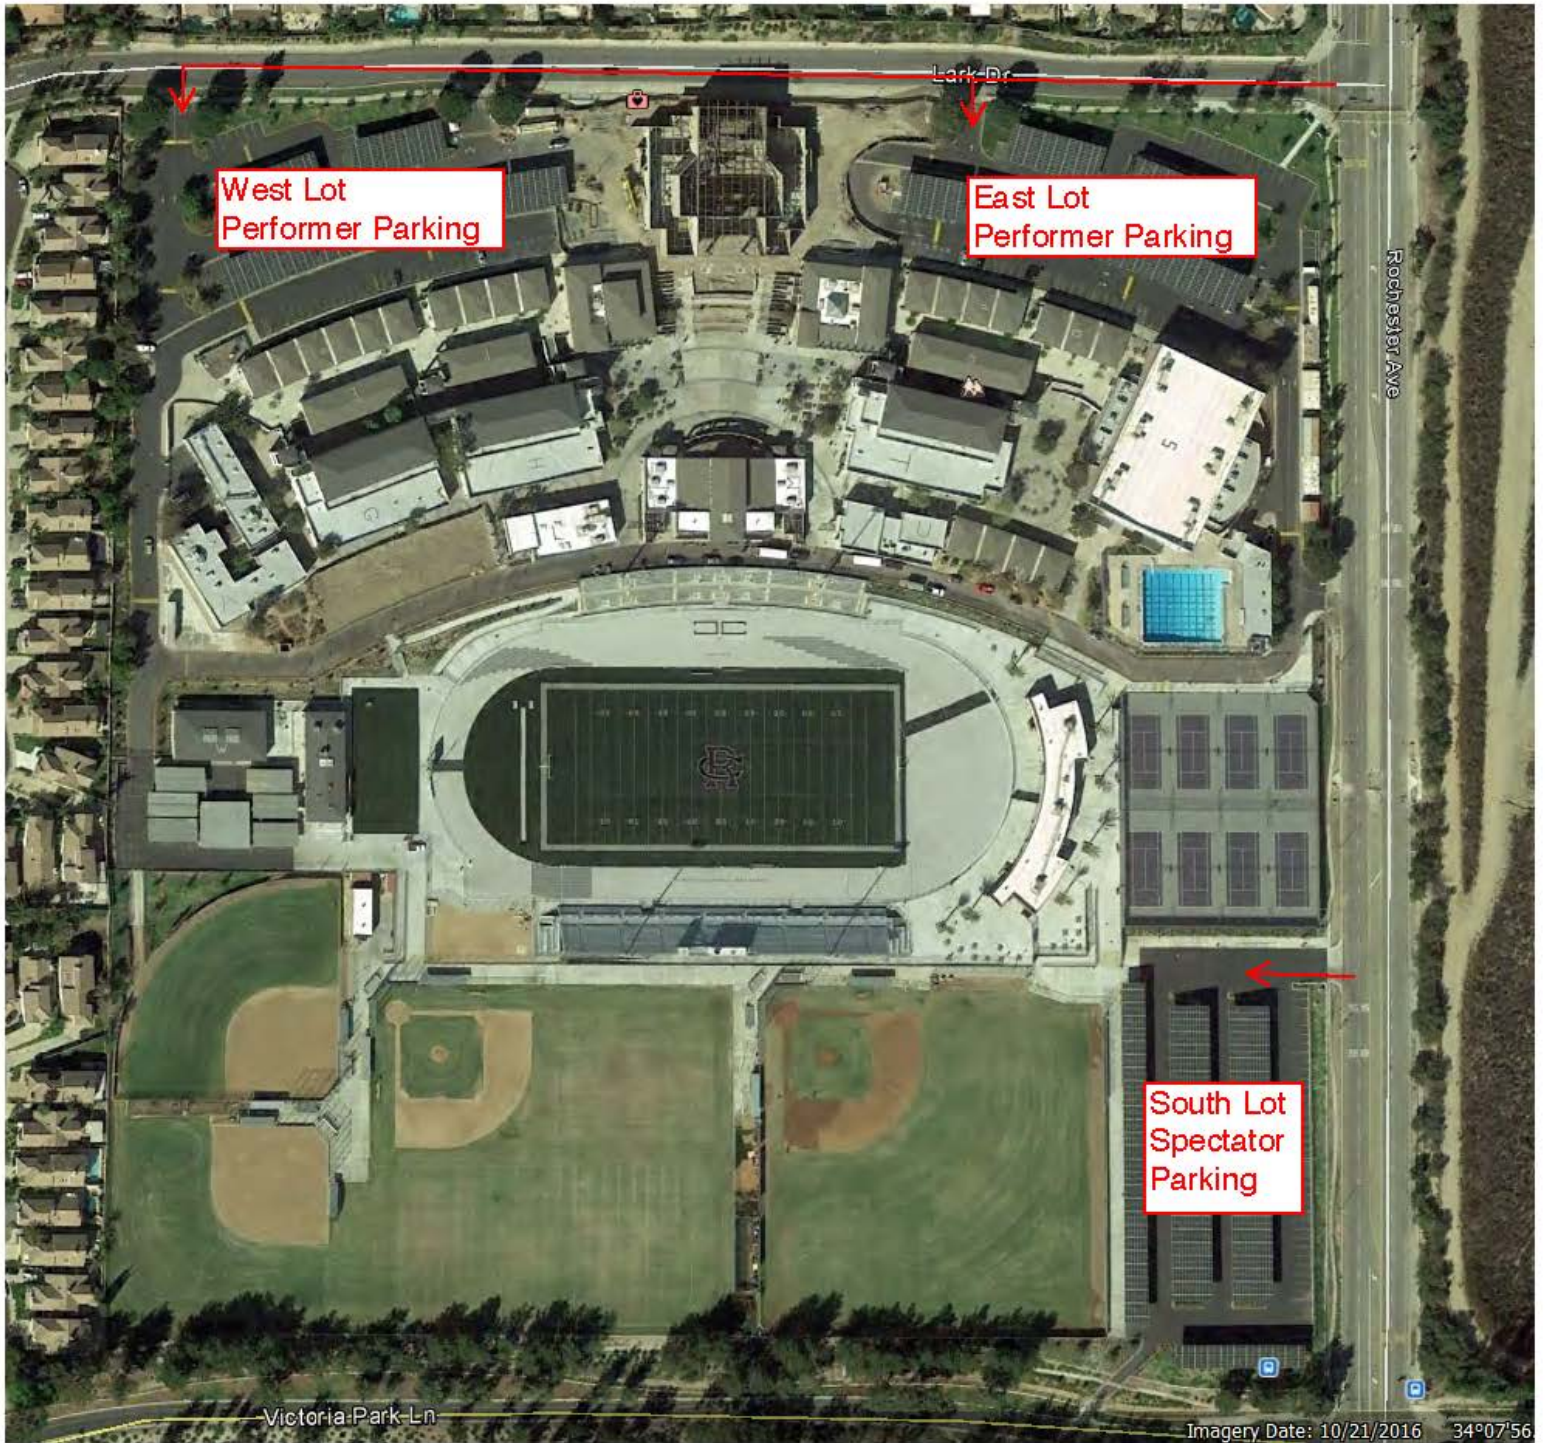

Ticket Booth & Spectator Entrance

Restrooms Lower Level

Concessions

NO ACCESS
Main Football Field

Practice Zone
Tennis Courts

South Lot
Spectator
Parking

ROCHESTER AVENUE

Lower Athletic Fields

Lower Athletic Fields

Rancho Cucamonga Marching Cougars
WGASC Signature Show East 3/30/2019

PARKING MAP

West Lot
Performer Parking

East Lot
Performer Parking

South Lot
Spectator
Parking

Victoria Park Ln

Imagery Date: 10/21/2016 34°07'56'