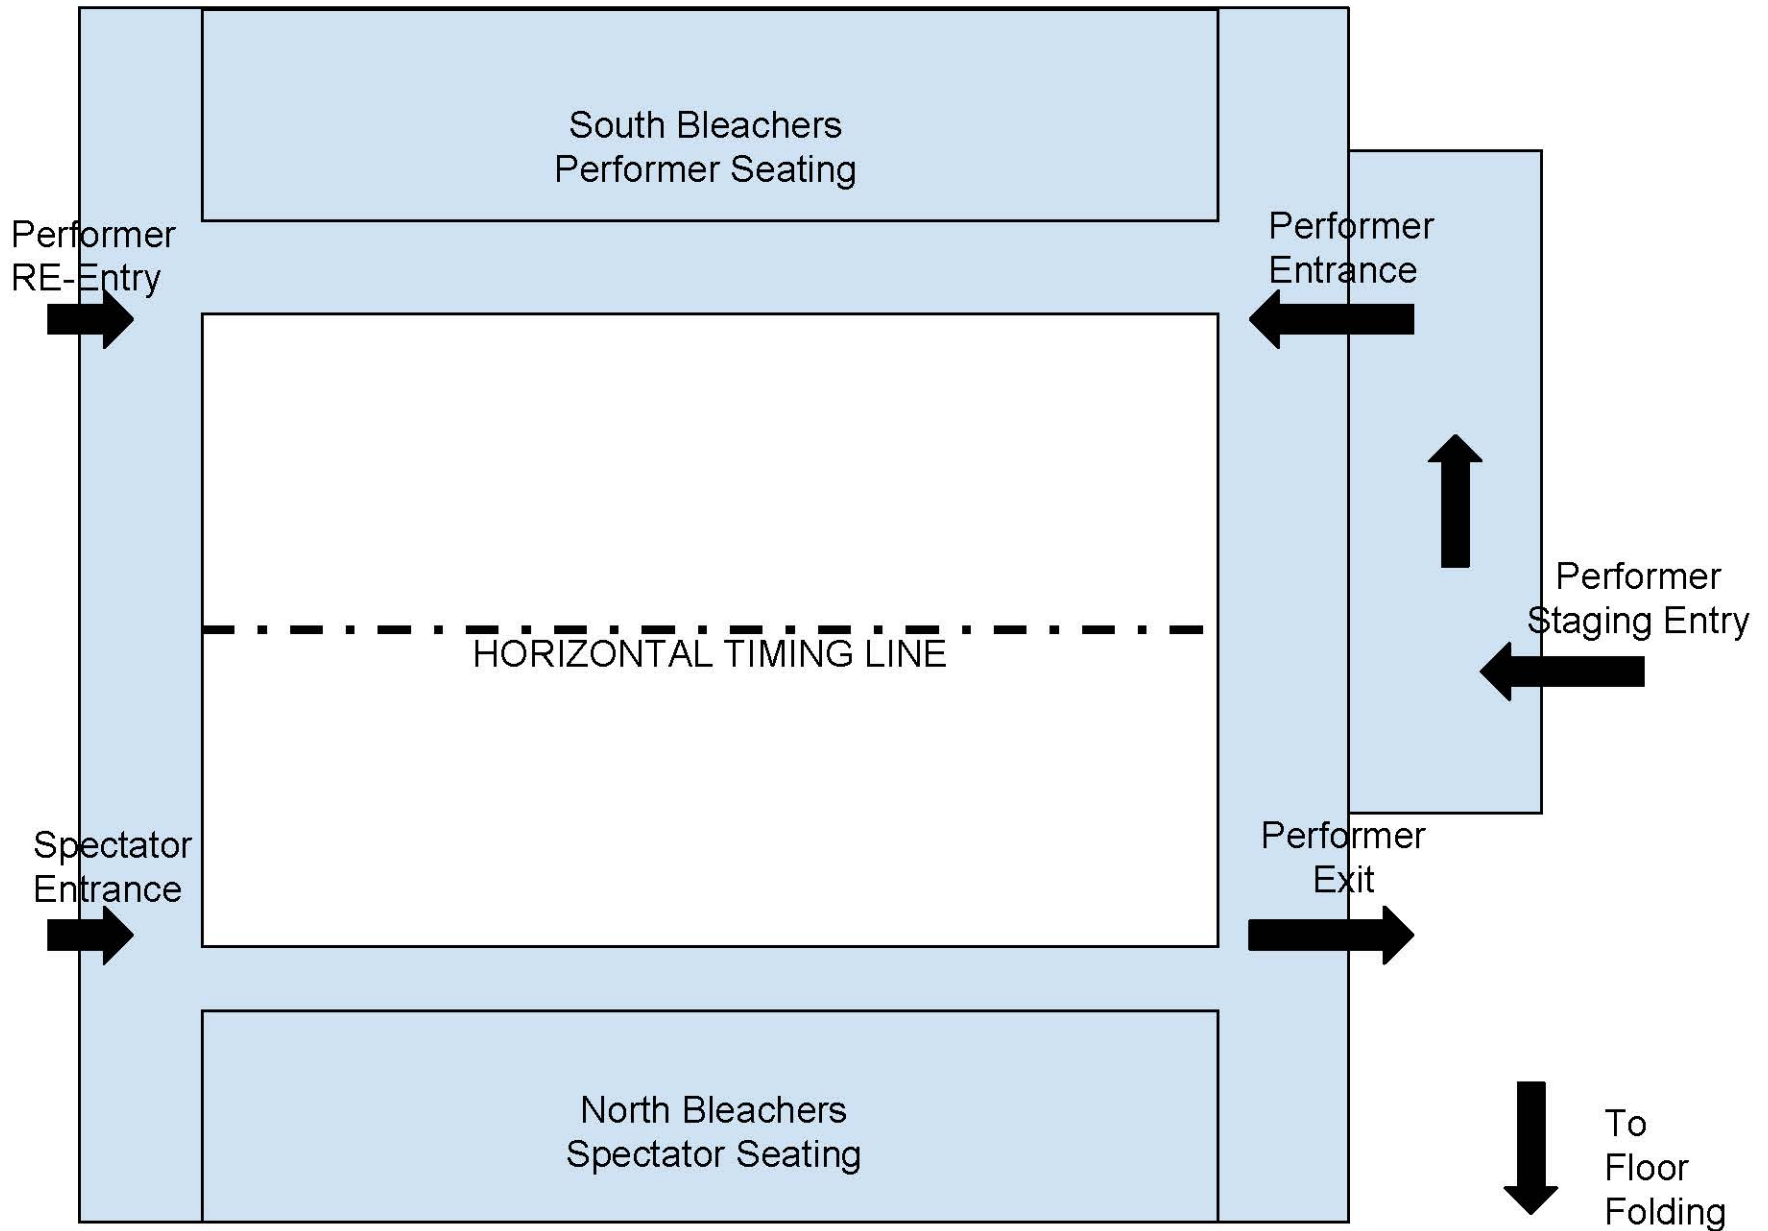

RANCHO CUCAMONGA HIGH SCHOOL MARCHING COUGARS