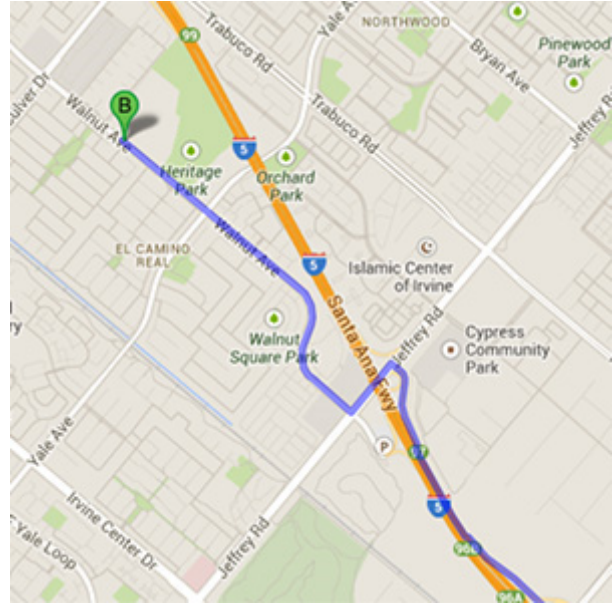

ITINERARY

TIME	EVENT
6:15 AM	Load Bus
6:30 AM	Depart from Trabuco Hills High School
7:00 AM	Arrive at Irvine High School Check-In & Unload Truck
7:30 AM	Jazz Ensemble A Warm-Up
8:00 AM	THHS Jazz Ensemble A Performance (Game Gym)
10:00 AM	Jazz Combo Warm-Up
10:10 AM	Rancho Santa Margarita Intermediate School Jazz Ensemble Performance (Room HLG)
10:30 AM	THHS Jazz Combo Performance (Room SLG)
11:20 AM	Jazz Ensemble B Warm-Up
11:55 AM	THHS Jazz Ensemble B Performance (Student Center)
12:40 PM	Awards Concert (Game Gym)
1:15 PM	Load Bus
1:30 PM	Depart from Irvine High School
2:15 PM	Approximate Arrival at Trabuco Hills High School

DIRECTIONS FROM TRABUCO HILLS HIGH SCHOOL

Irvine High School
4321 Walnut Avenue
Irvine, California 92604

Distance: 12.4 miles Approximate Travel Time: 17 mins

Via The Toll Roads

- Take SR-241 Toll Road North towards Riverside
- The Tomato Springs Toll Plaza is \$3.70
- Take SR-133 Toll Road South
- Take I-5 Freeway North
- Exit Jeffrey Road and turn left
- Turn right on Walnut Avenue
- Irvine High School is on your right-hand side

Without The Toll Roads

- Take El Toro Road towards the freeway
- Take I-5 Freeway North
- Exit Jeffrey Road and turn left
- Turn right on Walnut Avenue
- Irvine High School is on your right-hand side

IJF 2019 MASTER SCHEDULE