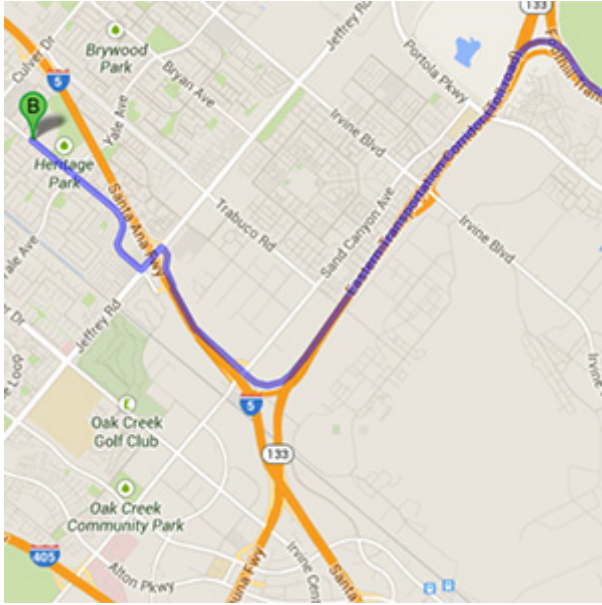

ITINERARY

TIME	EVENT
6:15 AM	Load Bus
6:30 AM	Depart from Trabuco Hills High School
7:00 AM	Arrive at Irvine High School Check-In & Unload Truck
7:30 AM	Jazz Ensemble A Warm-Up
8:00 AM	THHS Jazz Ensemble A Performance (Game Gym)
10:00 AM	Jazz Combo Warm-Up
10:10 AM	Rancho Santa Margarita Intermediate School Jazz Ensemble Performance (Room HLG)
10:30 AM	THHS Jazz Combo Performance (Room SLG)
11:20 AM	Jazz Ensemble B Warm-Up
11:55 AM	THHS Jazz Ensemble B Performance (Student Center)
12:40 PM	Awards Concert (Game Gym)
1:15 PM	Load Bus
1:30 PM	Depart from Irvine High School
2:15 PM	Approximate Arrival at Trabuco Hills High School

DIRECTIONS FROM TRABUCO HILLS HIGH SCHOOL

Irvine High School
4321 Walnut Avenue
Irvine, California 92604

Distance: 12.4 miles Approximate Travel Time: 17 mins

Via The Toll Roads

- Take SR-241 Toll Road North towards Riverside
- The Tomato Springs Toll Plaza is \$3.70
- Take SR-133 Toll Road South
- Take I-5 Freeway North
- Exit Jeffrey Road and turn left
- Turn right on Walnut Avenue
- Irvine High School is on your right-hand side

Without The Toll Roads

- Take El Toro Road towards the freeway
- Take I-5 Freeway North
- Exit Jeffrey Road and turn left
- Turn right on Walnut Avenue
- Irvine High School is on your right-hand side

IJF 2019 MASTER SCHEDULE