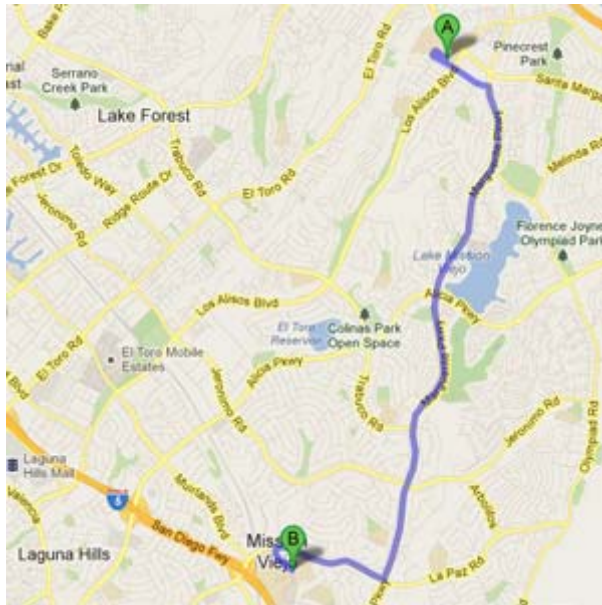

## DIRECTIONS FROM TRABUCO HILLS HIGH SCHOOL

**Mission Viejo High School**  
**25025 Chrisanta Drive**  
**Mission Viejo, California 92691-5326**  
Distance: 5.6 miles Approximate Travel Time: 14 mins

- Take Mustang Run and turn right on Marguerite Parkway
- Turn right on La Paz Road
- Turn left on Chrisanta Drive
- Mission Viejo High School will be on your right-hand side