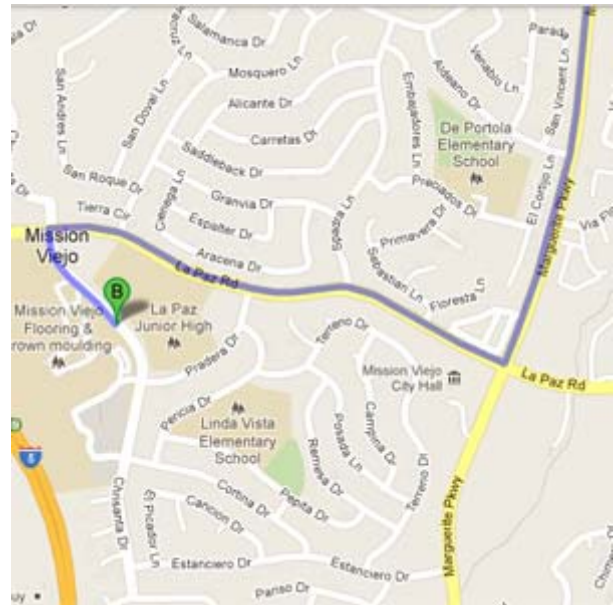

## DIRECTIONS FROM TRABUCO HILLS HIGH SCHOOL

**Mission Viejo High School**  
**25025 Chrisanta Drive**  
**Mission Viejo, California 92691-5326**  
Distance: 5.6 miles Approximate Travel Time: 14 mins

- Take Mustang Run and turn right on Marguerite Parkway
- Turn right on La Paz Road
- Turn left on Chrisanta Drive
- Mission Viejo High School will be on your right-hand side