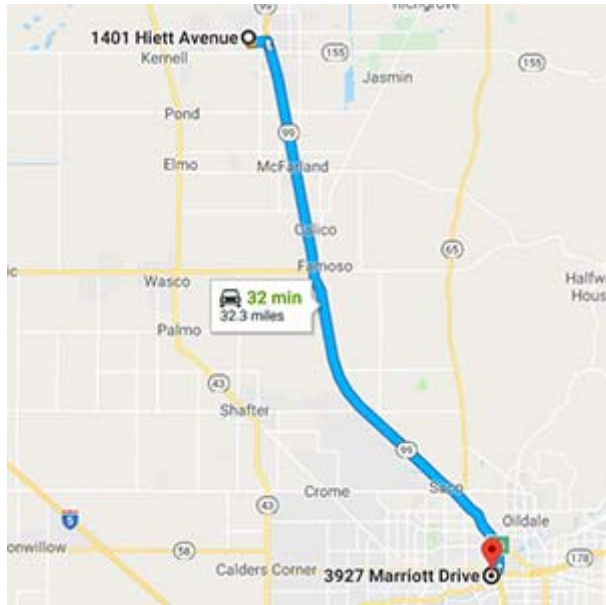

## DIRECTIONS FROM TRABUCO HILLS HIGH SCHOOL

### **Robert F. Kennedy High School 1401 Hiett Avenue Delano, California 93215**

Distance: 192 miles Approximate Travel Time: 3 hours 26 mins

- Take I-5 Freeway North
- Drive...Drive...Drive... (for 124 miles)
- Take SR-99 Freeway North
- Exit Cecil Avenue (exit 57) and turn left onto Fremont Street
- Turn left on Cecil Avenue
- Turn left on Hiett Avenue
- Robert F. Kennedy will be on right-hand side

### **Holiday Inn & Suites Bakersfield 3927 Marriott Drive Bakersfield, California 93308**

Distance: 32.3 miles Approximate Travel Time: 32 mins

- Travel south on Hiatt Avenue
- Turn left on 11<sup>th</sup> Street
- Turn right on Ellington Street
- Take SR-99 Freeway South
- Take SR-58 West / Rosedale Highway (exit 26) and turn right
- Turn left on Gibson Street
- Holiday Inn & Suites Bakersfield will be on left-hand side

### **Valley Plaza Mall 2701 Ming Avenue Bakersfield, California 93304**

Distance: 4.8 miles Approximate Travel Time: 9 mins

- Travel east on Marriott Drive
- Turn left on Camino del Rio Court
- Turn right on SR-58 East / Rosedale Highway
- Take SR-99 Freeway South
- Exit Ming Avenue (exit 23) and continue on Ming Avenue
- Valley Plaza Mall will be on your right-hand side