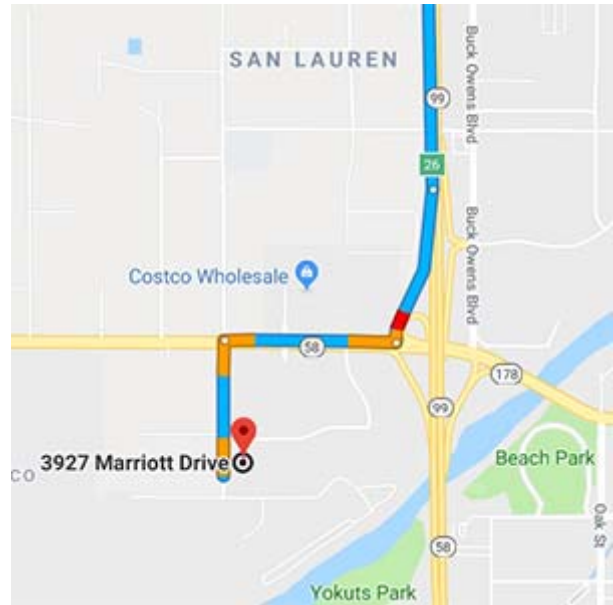

## DIRECTIONS FROM TRABUCO HILLS HIGH SCHOOL

### **Robert F. Kennedy High School 1401 Hiett Avenue Delano, California 93215**

Distance: 192 miles Approximate Travel Time: 3 hours 26 mins

- Take I-5 Freeway North
- Drive...Drive...Drive... (for 124 miles)
- Take SR-99 Freeway North
- Exit Cecil Avenue (exit 57) and turn left onto Fremont Street
- Turn left on Cecil Avenue
- Turn left on Hiett Avenue
- Robert F. Kennedy will be on right-hand side

### **Holiday Inn & Suites Bakersfield 3927 Marriott Drive Bakersfield, California 93308**

Distance: 32.3 miles Approximate Travel Time: 32 mins

- Travel south on Hiatt Avenue
- Turn left on 11<sup>th</sup> Street
- Turn right on Ellington Street
- Take SR-99 Freeway South
- Take SR-58 West / Rosedale Highway (exit 26) and turn right
- Turn left on Gibson Street
- Holiday Inn & Suites Bakersfield will be on left-hand side

### **Valley Plaza Mall 2701 Ming Avenue Bakersfield, California 93304**

Distance: 4.8 miles Approximate Travel Time: 9 mins

- Travel east on Marriott Drive
- Turn left on Camino del Rio Court
- Turn right on SR-58 East / Rosedale Highway
- Take SR-99 Freeway South
- Exit Ming Avenue (exit 23) and continue on Ming Avenue
- Valley Plaza Mall will be on your right-hand side