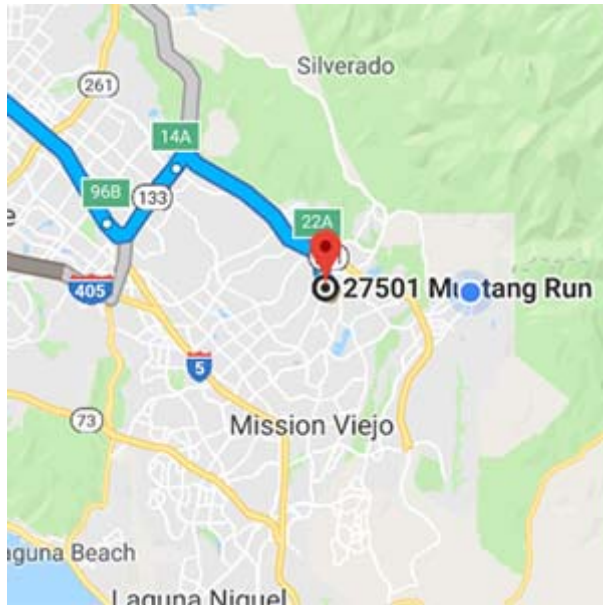

DIRECTIONS FROM BAKERSFIELD COLLEGE

**Trabuco Hills High School
27501 Mustang Run
Mission Viejo, California 92691**

Distance: 166 miles Approximate Travel Time: 2 hours 57 mins

- Travel south on Haley Avenue
- Take SR-99 South via the SR-58 East
- Take I-5 Freeway South
- Exit El Toro Road
- Turn left on Avenida de la Carlota
- Turn left on Los Alisos Boulevard
- Turn left on Mustang Run
- Trabuco Hills High School will be on your right-hand side