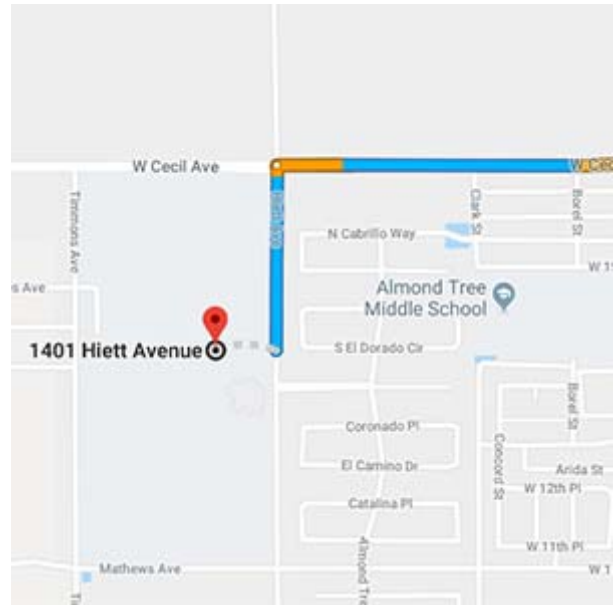

## DIRECTIONS FROM TRABUCO HILLS HIGH SCHOOL

### **Robert F. Kennedy High School 1401 Hiett Avenue Delano, California 93215**

Distance: 192 miles Approximate Travel Time: 3 hours 26 mins

- Take I-5 Freeway North
- Drive...Drive...Drive... (for 124 miles)
- Take SR-99 Freeway North
- Exit Cecil Avenue (exit 57) and turn left onto Fremont Street
- Turn left on Cecil Avenue
- Turn left on Hiett Avenue
- Robert F. Kennedy will be on right-hand side

### **Holiday Inn & Suites Bakersfield 3927 Marriott Drive Bakersfield, California 93308**

Distance: 32.3 miles Approximate Travel Time: 32 mins

- Travel south on Hiatt Avenue
- Turn left on 11<sup>th</sup> Street
- Turn right on Ellington Street
- Take SR-99 Freeway South
- Take SR-58 West / Rosedale Highway (exit 26) and turn right
- Turn left on Gibson Street
- Holiday Inn & Suites Bakersfield will be on left-hand side

### **Valley Plaza Mall 2701 Ming Avenue Bakersfield, California 93304**

Distance: 4.8 miles Approximate Travel Time: 9 mins

- Travel east on Marriott Drive
- Turn left on Camino del Rio Court
- Turn right on SR-58 East / Rosedale Highway
- Take SR-99 Freeway South
- Exit Ming Avenue (exit 23) and continue on Ming Avenue
- Valley Plaza Mall will be on your right-hand side