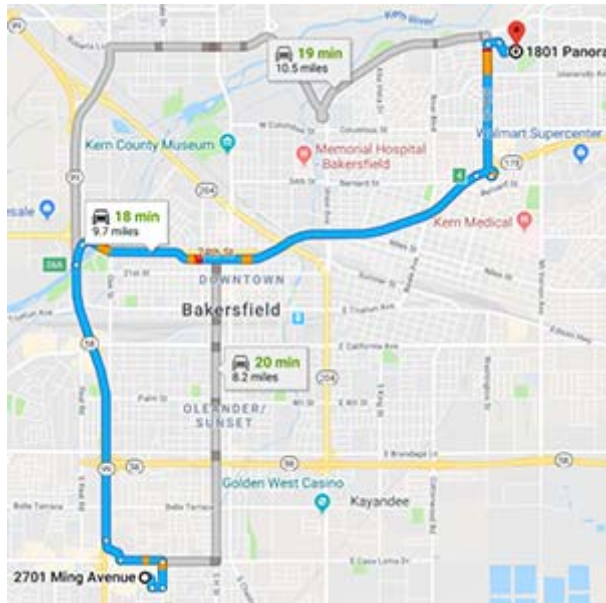

### **Holiday Inn & Suites Bakersfield 3927 Marriott Drive Bakersfield, California 93308**

Distance: 32.3 miles Approximate Travel Time: 32 mins

- Travel south on Hiatt Avenue
- Turn left on 11<sup>th</sup> Street
- Turn right on Ellington Street
- Take SR-99 Freeway South
- Take SR-58 West / Rosedale Highway (exit 26) and turn right
- Turn left on Gibson Street
- Holiday Inn & Suites Bakersfield will be on left-hand side

## DIRECTIONS FROM HOLIDAY INN & SUITES BAKERSFIELD

### **Valley Plaza Mall 2701 Ming Avenue Bakersfield, California 93304**

Distance: 4.8 miles Approximate Travel Time: 9 mins

- Travel east on Marriott Drive
- Turn left on Camino del Rio Court
- Turn right on SR-58 East / Rosedale Highway
- Take SR-99 Freeway South
- Exit Ming Avenue (exit 23) and continue on Ming Avenue
- Valley Plaza Mall will be on your right-hand side

## DIRECTIONS FROM VALLEY PLAZA MALL