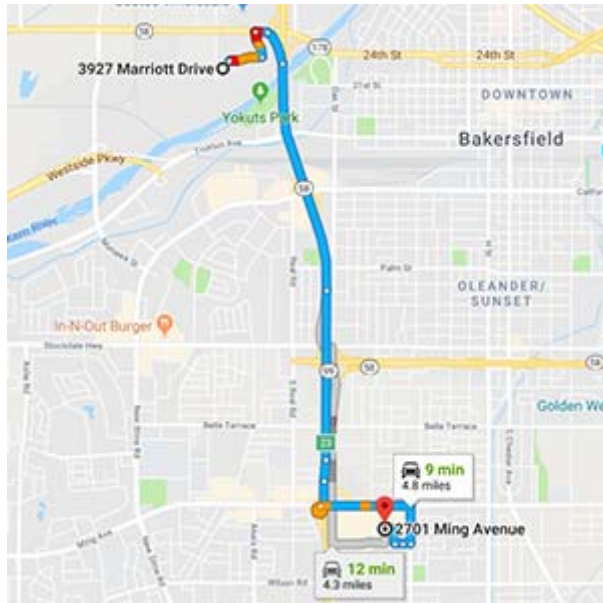

### **Robert F. Kennedy High School 1401 Hiett Avenue Delano, California 93215**

Distance: 192 miles Approximate Travel Time: 3 hours 26 mins

- Take I-5 Freeway North
- Drive...Drive...Drive... (for 124 miles)
- Take SR-99 Freeway North
- Exit Cecil Avenue (exit 57) and turn left onto Fremont Street
- Turn left on Cecil Avenue
- Turn left on Hiett Avenue
- Robert F. Kennedy will be on right-hand side

## DIRECTIONS FROM ROBERT F. KENNEDY HIGH SCHOOL

### **Holiday Inn & Suites Bakersfield 3927 Marriott Drive Bakersfield, California 93308**

Distance: 32.3 miles Approximate Travel Time: 32 mins

- Travel south on Hiatt Avenue
- Turn left on 11<sup>th</sup> Street
- Turn right on Ellington Street
- Take SR-99 Freeway South
- Take SR-58 West / Rosedale Highway (exit 26) and turn right
- Turn left on Gibson Street
- Holiday Inn & Suites Bakersfield will be on left-hand side

### **Valley Plaza Mall 2701 Ming Avenue Bakersfield, California 93304**

Distance: 4.8 miles Approximate Travel Time: 9 mins

- Travel east on Marriott Drive
- Turn left on Camino del Rio Court
- Turn right on SR-58 East / Rosedale Highway
- Take SR-99 Freeway South
- Exit Ming Avenue (exit 23) and continue on Ming Avenue
- Valley Plaza Mall will be on your right-hand side