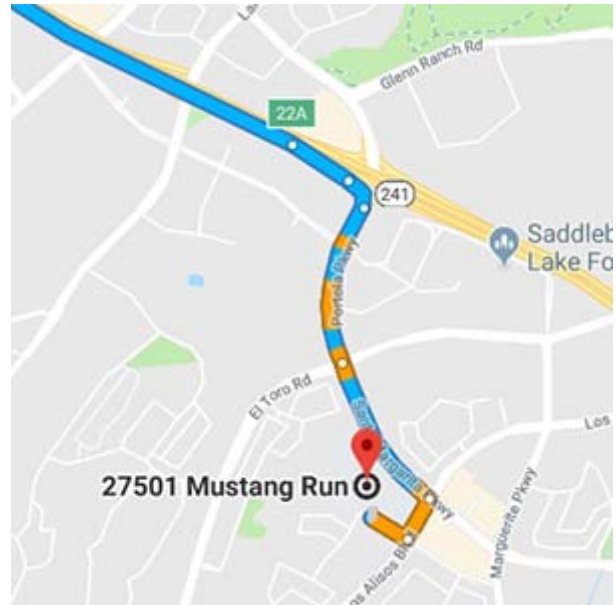

DIRECTIONS FROM BAKERSFIELD COLLEGE

**Trabuco Hills High School
27501 Mustang Run
Mission Viejo, California 92691**

Distance: 166 miles Approximate Travel Time: 2 hours 57 mins

- Travel south on Haley Avenue
- Take SR-99 South via the SR-58 East
- Take I-5 Freeway South
- Exit El Toro Road
- Turn left on Avenida de la Carlota
- Turn left on Los Alisos Boulevard
- Turn left on Mustang Run
- Trabuco Hills High School will be on your right-hand side