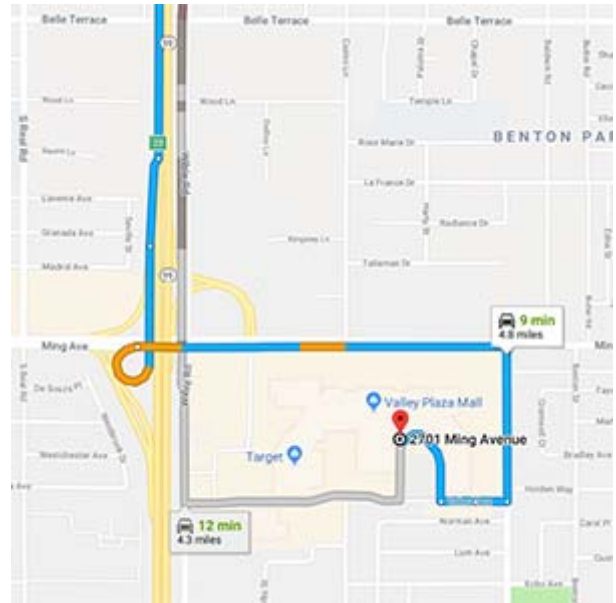

### **Robert F. Kennedy High School 1401 Hiett Avenue Delano, California 93215**

Distance: 192 miles Approximate Travel Time: 3 hours 26 mins

- Take I-5 Freeway North
- Drive...Drive...Drive... (for 124 miles)
- Take SR-99 Freeway North
- Exit Cecil Avenue (exit 57) and turn left onto Fremont Street
- Turn left on Cecil Avenue
- Turn left on Hiett Avenue
- Robert F. Kennedy will be on right-hand side

## DIRECTIONS FROM ROBERT F. KENNEDY HIGH SCHOOL

### **Holiday Inn & Suites Bakersfield 3927 Marriott Drive Bakersfield, California 93308**

Distance: 32.3 miles Approximate Travel Time: 32 mins

- Travel south on Hiatt Avenue
- Turn left on 11<sup>th</sup> Street
- Turn right on Ellington Street
- Take SR-99 Freeway South
- Take SR-58 West / Rosedale Highway (exit 26) and turn right
- Turn left on Gibson Street
- Holiday Inn & Suites Bakersfield will be on left-hand side

### **Valley Plaza Mall 2701 Ming Avenue Bakersfield, California 93304**

Distance: 4.8 miles Approximate Travel Time: 9 mins

- Travel east on Marriott Drive
- Turn left on Camino del Rio Court
- Turn right on SR-58 East / Rosedale Highway
- Take SR-99 Freeway South
- Exit Ming Avenue (exit 23) and continue on Ming Avenue
- Valley Plaza Mall will be on your right-hand side