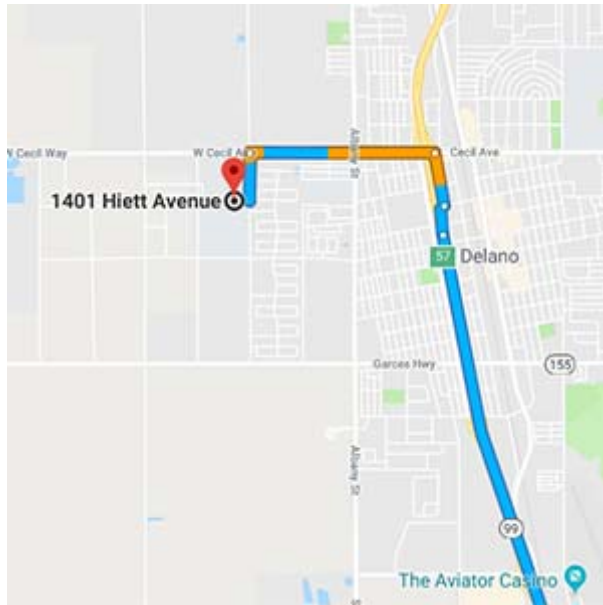

### **Robert F. Kennedy High School 1401 Hiett Avenue Delano, California 93215**

Distance: 192 miles Approximate Travel Time: 3 hours 26 mins

- Take I-5 Freeway North
- Drive...Drive...Drive... (for 124 miles)
- Take SR-99 Freeway North
- Exit Cecil Avenue (exit 57) and turn left onto Fremont Street
- Turn left on Cecil Avenue
- Turn left on Hiett Avenue
- Robert F. Kennedy will be on right-hand side

### **Holiday Inn & Suites Bakersfield 3927 Marriott Drive Bakersfield, California 93308**

Distance: 32.3 miles Approximate Travel Time: 32 mins

- Travel south on Hiatt Avenue
- Turn left on 11<sup>th</sup> Street
- Turn right on Ellington Street
- Take SR-99 Freeway South
- Take SR-58 West / Rosedale Highway (exit 26) and turn right
- Turn left on Gibson Street
- Holiday Inn & Suites Bakersfield will be on left-hand side

### **Valley Plaza Mall 2701 Ming Avenue Bakersfield, California 93304**

Distance: 4.8 miles Approximate Travel Time: 9 mins

- Travel east on Marriott Drive
- Turn left on Camino del Rio Court
- Turn right on SR-58 East / Rosedale Highway
- Take SR-99 Freeway South
- Exit Ming Avenue (exit 23) and continue on Ming Avenue
- Valley Plaza Mall will be on your right-hand side

## DIRECTIONS FROM VALLEY PLAZA MALL