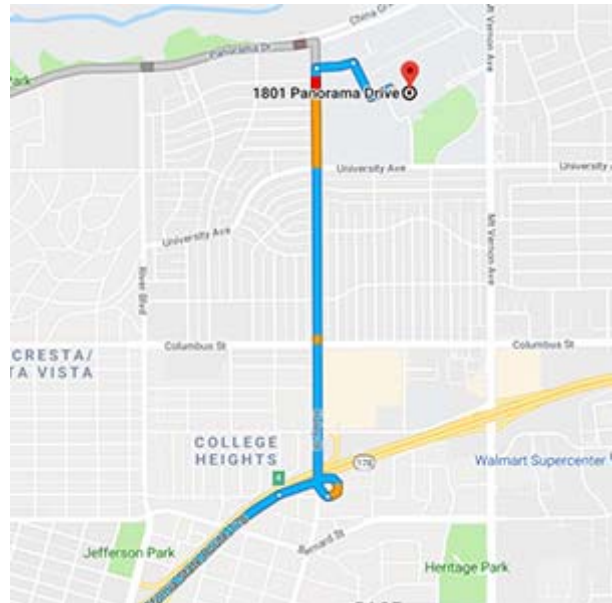

DIRECTIONS FROM VALLEY PLAZA MALL

Bakersfield College 1801 Panorama Drive Bakersfield, California 93305

Distance: 9.7 miles Approximate Travel Time: 18 mins

- Travel west on Ming Avenue
- Take SR-99 Freeway North
- Take SR-58 Freeway West / Rosedale Highway (exit 26A)
- Take SR-178 East
- Exit Haley Street (exit 4) and turn right onto Haley Street
- Turn right on University Avenue
- Bakersfield College will be on left-hand side