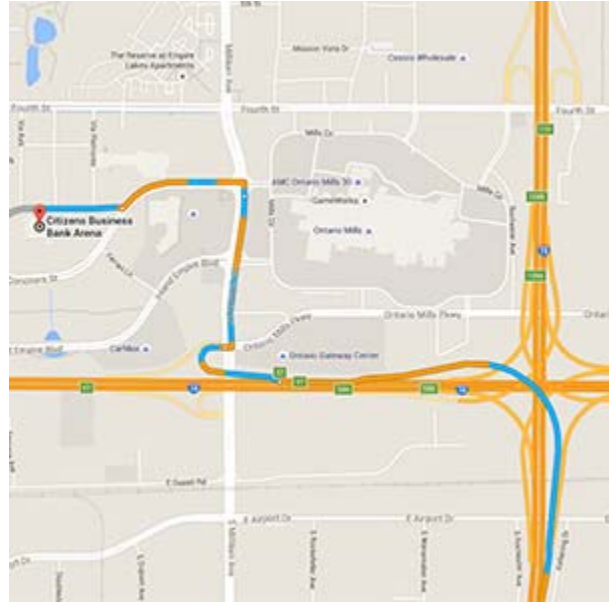

## DIRECTIONS FROM TRABUCO HILLS HIGH SCHOOL

**Citizens Business Bank Arena**  
**4000 East Ontario Center Parkway**  
**Ontario, California 91764**

Distance: 43.8 miles Approximate Travel Time: 47 mins

### ***Via The Toll Roads***

- Take SR-241 Toll Road North towards Riverside
- The Tomato Springs Toll Plaza is \$3.96 and the Windy Ridge Toll Plaza is \$4.15
- Take SR-91 Freeway East towards Riverside
- Take I-15 Freeway North
- Take I-10 Freeway West
- Exit Milliken Avenue (exit 57) and turn left
- Turn left on Concourses Street
- Turn right on Ontario Center Parkway
- Citizens Business Bank Arena will be on your left-hand side