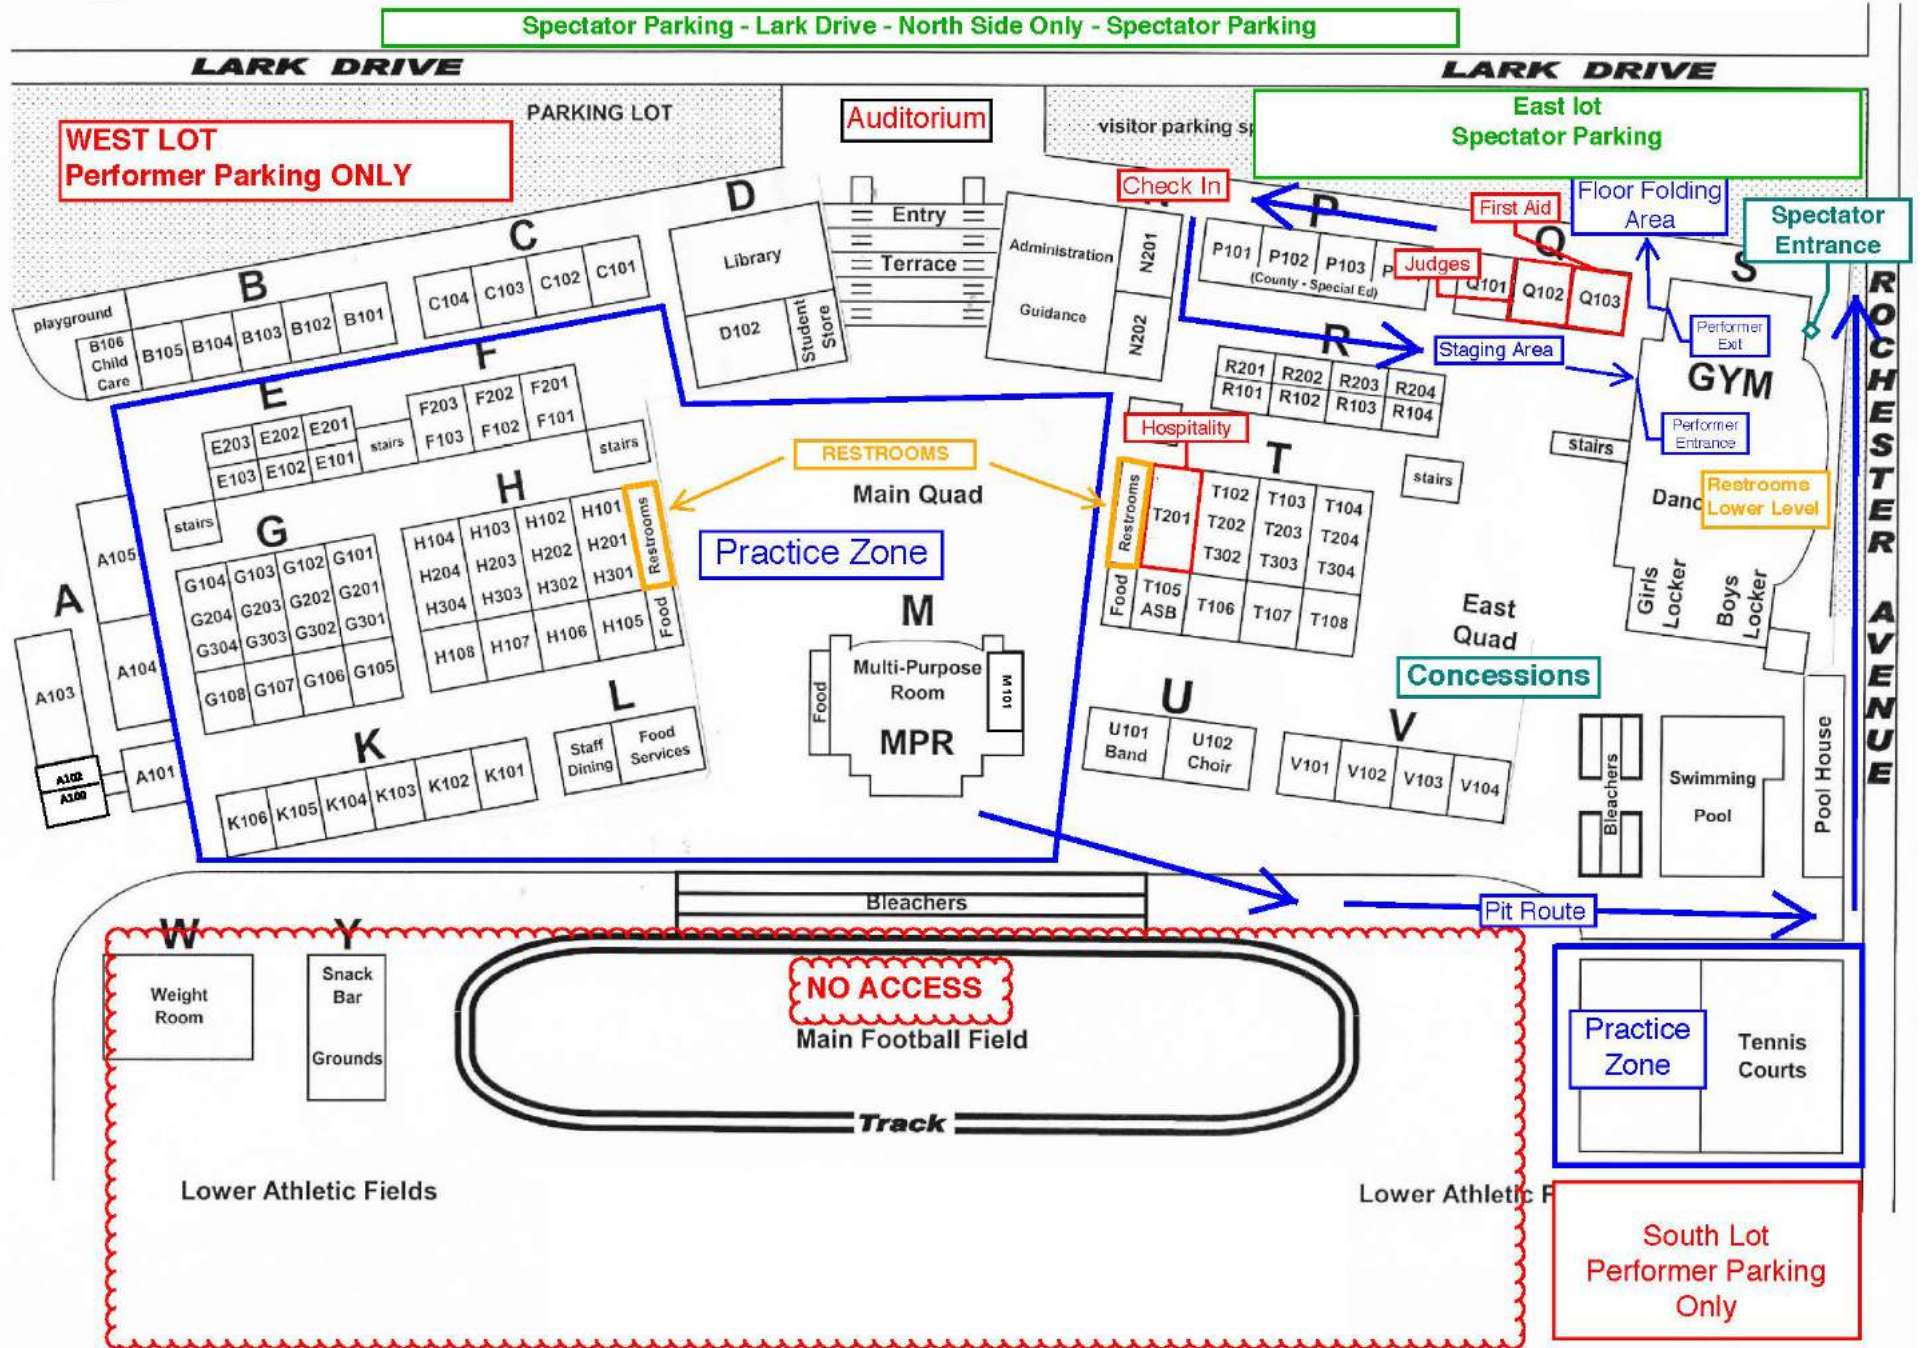

SEMI/Truck/Trailer Entrance

SOUTHBOUND ROCHESTER ONLY!

No Northbound – No Left Turn

RANCHO CUCAMONGA HIGH SCHOOL

11801 Lark Drive, Rancho Cucamonga, CA 91701

Southern California Percussion Alliance

Rancho Cucamonga HS