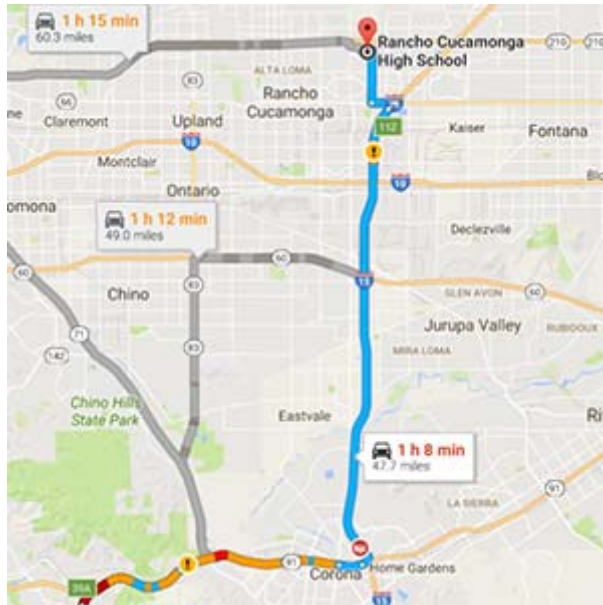

Saturday, March 2, 2019
2019 Rancho Cucamonga High School Regional
@ Rancho Cucamonga High School in Rancho Cucamonga, California
Southern California Percussion Alliance (SCPA)

ITINERARY

| TIME | EVENT |
|----------------|--|
| 11:00 AM | Rehearsal at THHS |
| 2:00 PM | Load Trucks (<i>bring a sack lunch</i>) |
| 2:45 PM | All Drivers Meet at THHS and Check-In |
| 3:00 PM | Depart from Trabuco Hills High School |
| 4:26 PM | Arrive at Rancho Cucamonga High School |
| 4:30 PM | Snack / Stretch / Change |
| 4:56 PM | Unload Trucks |
| 5:25 PM | Tuning / Sectionals |
| 5:55 PM | Full Ensemble Warm-up |
| 6:25 PM | Depart from Warm-up |
| 6:40 PM | Staging Area |
| 6:56 PM | Performance |
| 7:05 PM | Fold Floor |
| 7:20 PM | Load Trucks |
| 7:50 PM | Dinner |
| 8:45 PM | Return to Gymnasium |
| 9:00 PM | Awards |
| 9:30 PM | Depart from Rancho Cucamonga High School |
| 10:30 PM | Approximate Arrival at Trabuco Hills High School |
| 11:15 PM | Roll-Call & Approximate Dismissal |

DIRECTIONS FROM TRABUCO HILLS HIGH SCHOOL

Rancho Cucamonga High School

11801 Lark Drive

Rancho Cucamonga, California 91701

Distance: 47.7 miles Approximate Travel Time: 1 hour, 8 mins

Via The Toll Roads

- Take SR-241 Toll Road North
- The Tomato Springs Toll Plaza is \$3.96 and the Windy Ridge Toll Plaza is \$4.15
- Take SR-91 Freeway East
- Take I-15 Freeway North
- Exit Foothill Boulevard / SR-66 (Exit #112) and turn left
- Turn right on Rochester Avenue
- Turn left on Lark Avenue
- Rancho Cucamonga High School will be on your left-hand side

Without The Toll Roads

- Take I-5 Freeway North
- Take SR-57 Freeway North
- Take I-210 Freeway East
- Exit Milliken Avenue (Exit #60) and turn right
- Exit Haven Avenue (Exit #39) and turn left
- Turn left on Kenyon Way
- Turn left on Lark Avenue
- Rancho Cucamonga High School will be on your right-hand side