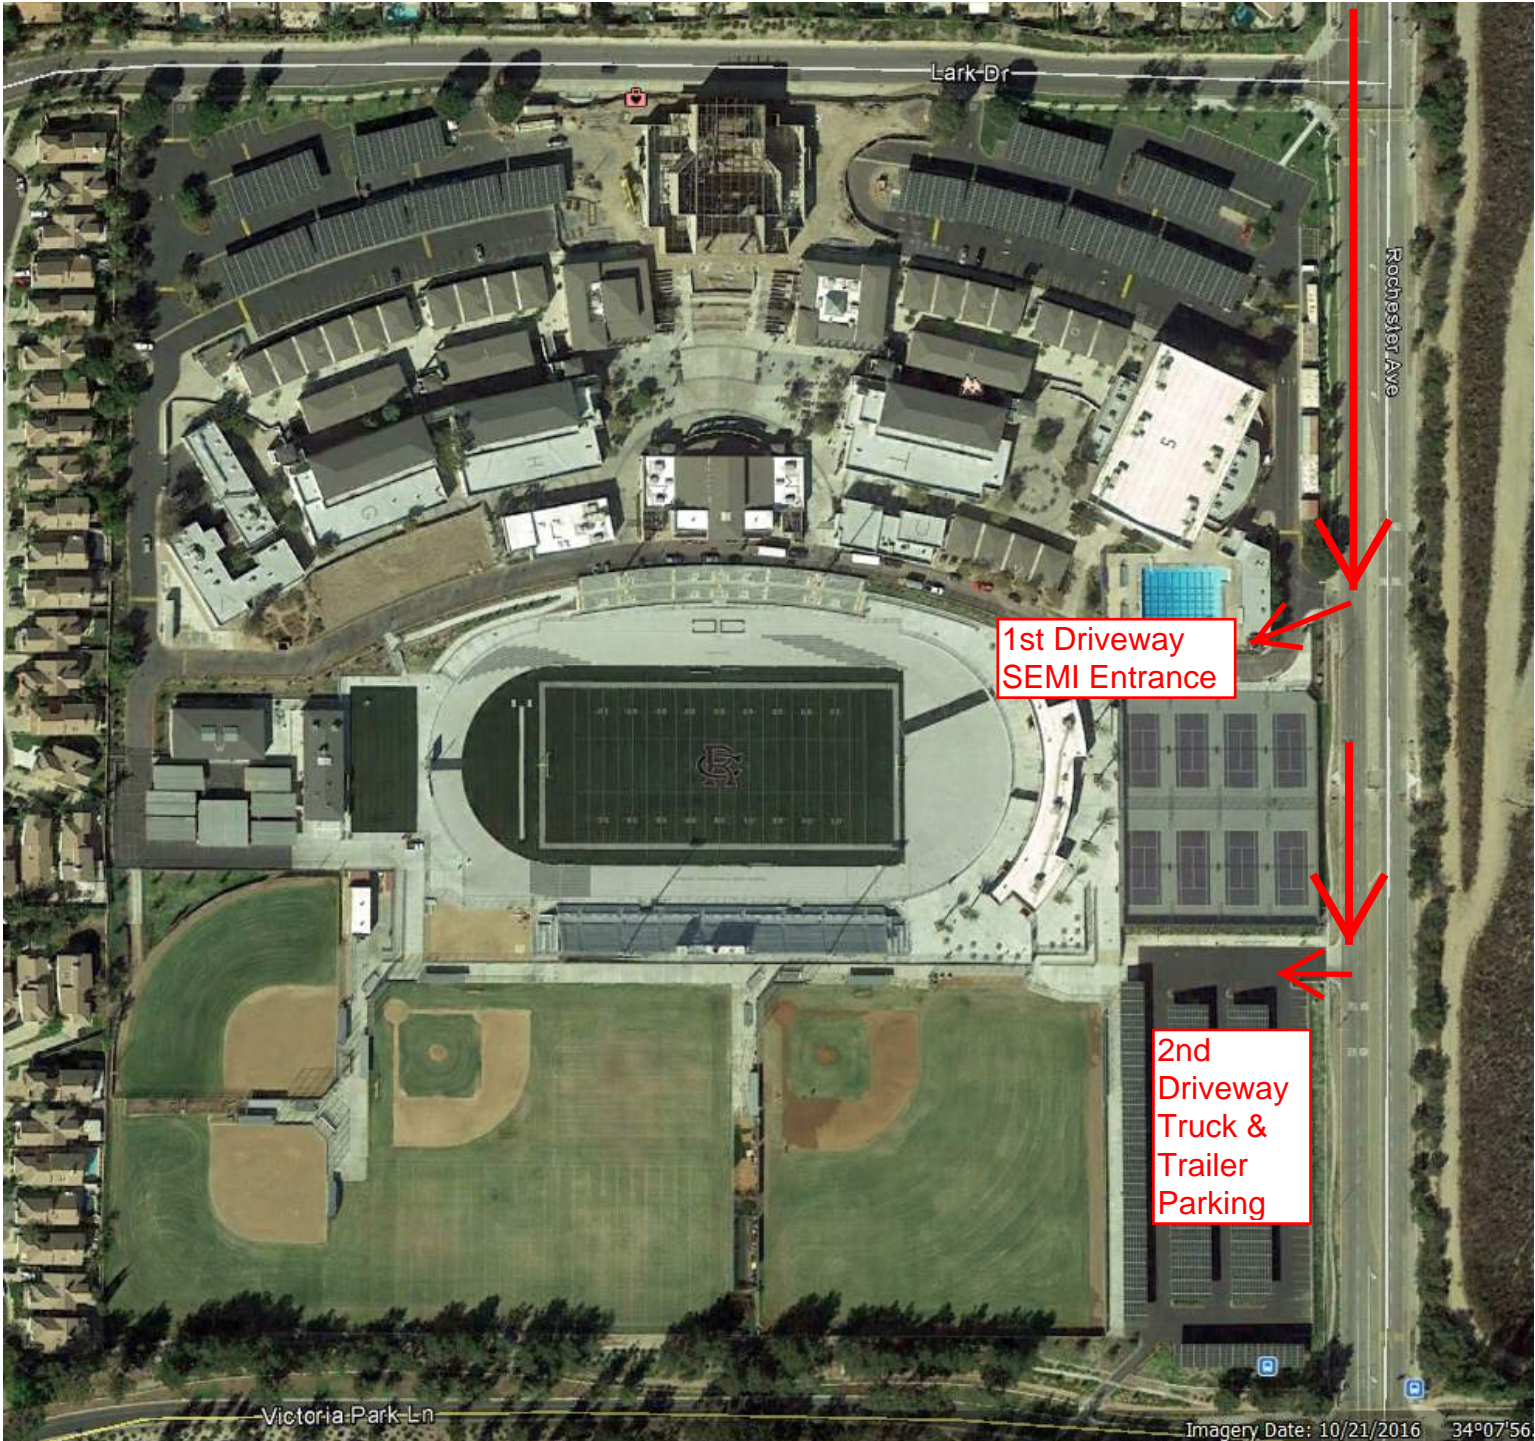

Saturday, March 2, 2019
2019 Rancho Cucamonga High School Regional
@ Rancho Cucamonga High School in Rancho Cucamonga, California
Southern California Percussion Alliance (SCPA)

ITINERARY

| TIME | EVENT |
|----------------|--|
| 11:00 AM | Rehearsal at THHS |
| 2:00 PM | Load Trucks (<i>bring a sack lunch</i>) |
| 2:45 PM | All Drivers Meet at THHS and Check-In |
| 3:00 PM | Depart from Trabuco Hills High School |
| 4:26 PM | Arrive at Rancho Cucamonga High School |
| 4:30 PM | Snack / Stretch / Change |
| 4:56 PM | Unload Trucks |
| 5:25 PM | Tuning / Sectionals |
| 5:55 PM | Full Ensemble Warm-up |
| 6:25 PM | Depart from Warm-up |
| 6:40 PM | Staging Area |
| 6:56 PM | Performance |
| 7:05 PM | Fold Floor |
| 7:20 PM | Load Trucks |
| 7:50 PM | Dinner |
| 8:45 PM | Return to Gymnasium |
| 9:00 PM | Awards |
| 9:30 PM | Depart from Rancho Cucamonga High School |
| 10:30 PM | Approximate Arrival at Trabuco Hills High School |
| 11:15 PM | Roll-Call & Approximate Dismissal |

Effect - Music
 Effect - Visual
 Music
 Visual
 Timing & Penalties

Bret Kuhn
 Blair Kuhn
 Mike Leitzke
 Ron Hardin
 Nate Cisneros

SEMI/Truck/Trailer Entrance

SOUTHBOUND ROCHESTER ONLY!

No Northbound – No Left Turn