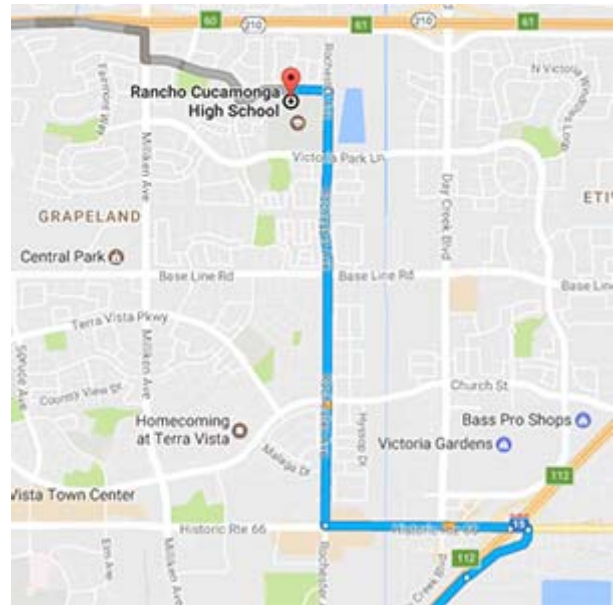

Saturday, March 2, 2019
2019 Rancho Cucamonga High School Regional
@ Rancho Cucamonga High School in Rancho Cucamonga, California
Southern California Percussion Alliance (SCPA)

ITINERARY

| TIME | EVENT |
|----------------|--|
| 11:00 AM | Rehearsal at THHS |
| 2:00 PM | Load Trucks (<i>bring a sack lunch</i>) |
| 2:45 PM | All Drivers Meet at THHS and Check-In |
| 3:00 PM | Depart from Trabuco Hills High School |
| 4:26 PM | Arrive at Rancho Cucamonga High School |
| 4:30 PM | Snack / Stretch / Change |
| 4:56 PM | Unload Trucks |
| 5:25 PM | Tuning / Sectionals |
| 5:55 PM | Full Ensemble Warm-up |
| 6:25 PM | Depart from Warm-up |
| 6:40 PM | Staging Area |
| 6:56 PM | Performance |
| 7:05 PM | Fold Floor |
| 7:20 PM | Load Trucks |
| 7:50 PM | Dinner |
| 8:45 PM | Return to Gymnasium |
| 9:00 PM | Awards |
| 9:30 PM | Depart from Rancho Cucamonga High School |
| 10:30 PM | Approximate Arrival at Trabuco Hills High School |
| 11:15 PM | Roll-Call & Approximate Dismissal |

DIRECTIONS FROM TRABUCO HILLS HIGH SCHOOL

Rancho Cucamonga High School

11801 Lark Drive

Rancho Cucamonga, California 91701

Distance: 47.7 miles Approximate Travel Time: 1 hour, 8 mins

Via The Toll Roads

- Take SR-241 Toll Road North
- The Tomato Springs Toll Plaza is \$3.96 and the Windy Ridge Toll Plaza is \$4.15
- Take SR-91 Freeway East
- Take I-15 Freeway North
- Exit Foothill Boulevard / SR-66 (Exit #112) and turn left
- Turn right on Rochester Avenue
- Turn left on Lark Avenue
- Rancho Cucamonga High School will be on your left-hand side

Without The Toll Roads

- Take I-5 Freeway North
- Take SR-57 Freeway North
- Take I-210 Freeway East
- Exit Milliken Avenue (Exit #60) and turn right
- Exit Haven Avenue (Exit #39) and turn left
- Turn left on Kenyon Way
- Turn left on Lark Avenue
- Rancho Cucamonga High School will be on your right-hand side