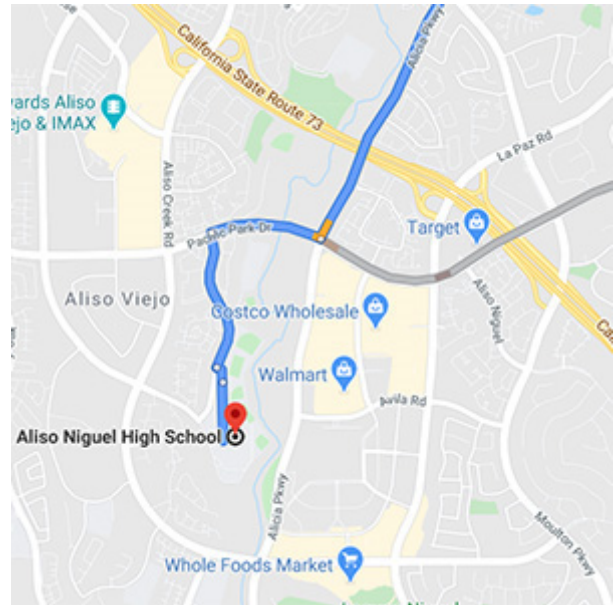

DIRECTIONS FROM TRABUCO HILLS HIGH SCHOOL

Aliso Niguel High School 28000 Wolverine Way Aliso Viejo, California 92656

Distance: 8.7 miles Approximate Travel Time: 18 mins

- Take Mustang Run and turn right on Los Alisos Boulevard
- Turn left on Trabuco Road
- Turn right on Alicia Parkway
- Turn right on Pacific Park Drive
- Turn left on Deerhurst
- Aliso Niguel High School will be on your left-hand side