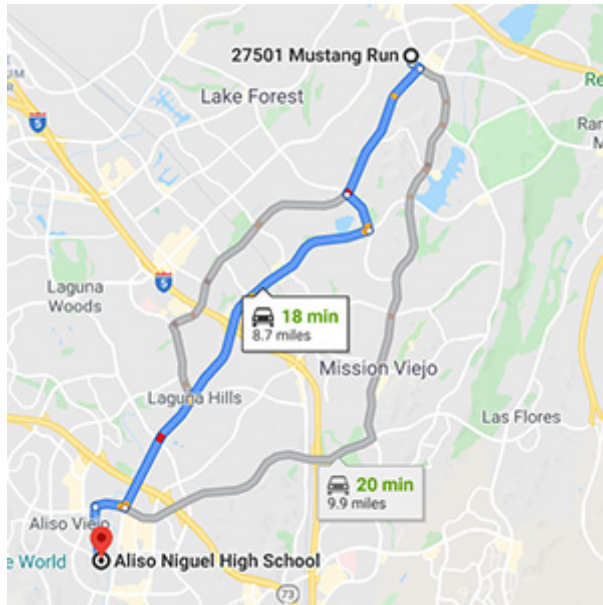

DIRECTIONS FROM TRABUCO HILLS HIGH SCHOOL

Aliso Niguel High School 28000 Wolverine Way Aliso Viejo, California 92656

Distance: 8.7 miles Approximate Travel Time: 18 mins

- Take Mustang Run and turn right on Los Alisos Boulevard
- Turn left on Trabuco Road
- Turn right on Alicia Parkway
- Turn right on Pacific Park Drive
- Turn left on Deerhurst
- Aliso Niguel High School will be on your left-hand side