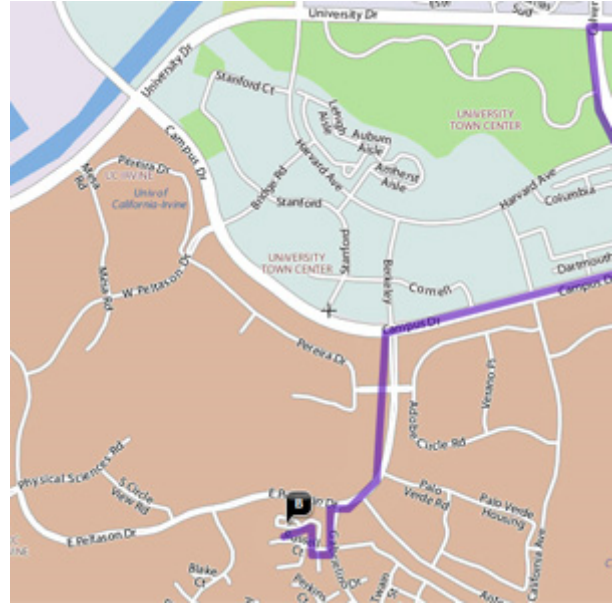

DIRECTIONS FROM TRABUCO HILLS HIGH SCHOOL

**Bren Events Center
University of California, Irvine (UCI)
Intersection of Mesa Road and West Peltason Drive
Irvine, California 92617**

Total Distance: 17.5 miles, Total Travel Time: 25 mins

- Take I-405 Freeway North
- Exit Culver Drive and turn left
- Turn right on University Drive
- Pass Campus Drive
- Turn left on Mesa Road
- Bren Events Center will be on your right-hand side