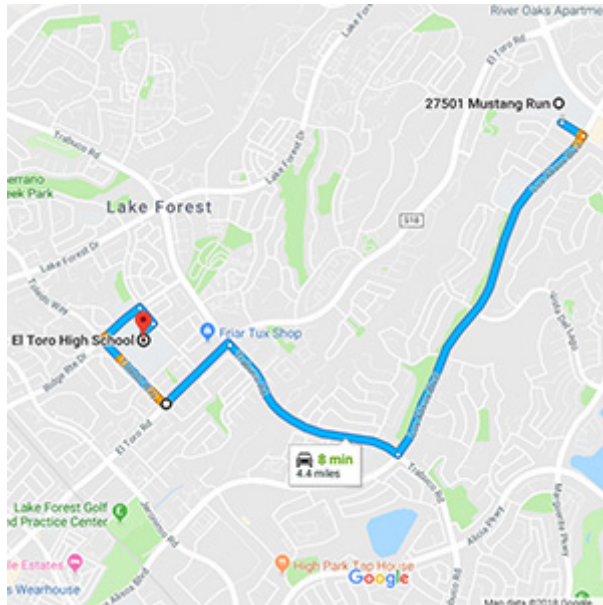

DIRECTIONS FROM TRABUCO HILLS HIGH SCHOOL

El Toro High School
25255 Toledo Way
Lake Forest, California 92630
Distance: 4.4 miles Approximate Travel Time: 8 mins

- Take Mustang Run and turn right on Los Alisos Boulevard
- Turn right on Trabuco Road
- Turn left on El Toro Road
- Turn right on Toledo Way
- El Toro High School will be on your right-hand side