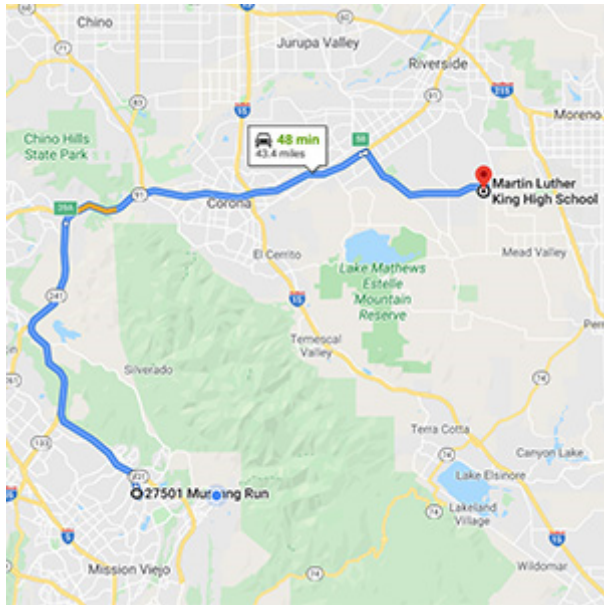

DIRECTIONS FROM TRABUCO HILLS HIGH SCHOOL

Martin Luther King High School 9301 Wood Road Riverside, California 92508

Distance: 43.4 miles Approximate Travel Time: 48 mins

Via The Toll Roads

- Take SR-241 Toll Road North
- The Tomato Springs Toll Plaza is \$4.04 and the Windy Ridge Toll Plaza is \$4.23
- Take SR-91 Freeway East
- Exit Van Buren Boulevard (Exit #58) and turn left on Indiana Avenue
- Turn right on Van Buren Boulevard
- Turn right on Wood Road
- Martin Luther King High School will be on your right-hand side

Without The Toll Roads

- Take I-5 Freeway North
- Take SR-57 Freeway North
- Take SR-91 Freeway East
- Exit Van Buren Boulevard (Exit #58) and turn left on Indiana Avenue
- Turn right on Van Buren Boulevard
- Turn right on Wood Road
- Martin Luther King High School will be on your right-hand side