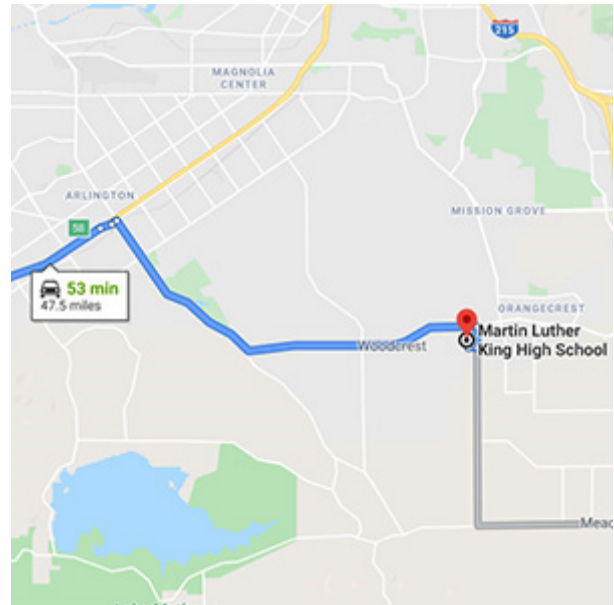

DIRECTIONS FROM TRABUCO HILLS HIGH SCHOOL

Martin Luther King High School 9301 Wood Road Riverside, California 92508

Distance: 43.4 miles Approximate Travel Time: 48 mins

Via The Toll Roads

- Take SR-241 Toll Road North
- The Tomato Springs Toll Plaza is \$4.04 and the Windy Ridge Toll Plaza is \$4.23
- Take SR-91 Freeway East
- Exit Van Buren Boulevard (Exit #58) and turn left on Indiana Avenue
- Turn right on Van Buren Boulevard
- Turn right on Wood Road
- Martin Luther King High School will be on your right-hand side

Without The Toll Roads

- Take I-5 Freeway North
- Take SR-57 Freeway North
- Take SR-91 Freeway East
- Exit Van Buren Boulevard (Exit #58) and turn left on Indiana Avenue
- Turn right on Van Buren Boulevard
- Turn right on Wood Road
- Martin Luther King High School will be on your right-hand side