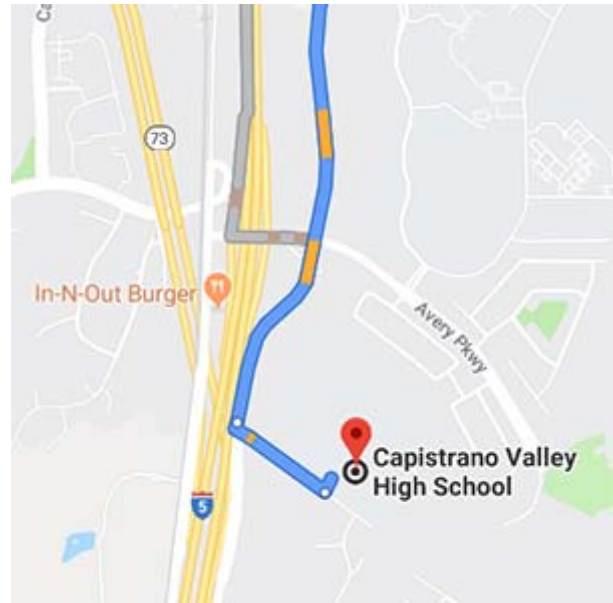

## DIRECTIONS FROM TRABUCO HILLS HIGH SCHOOL

### **Capistrano Valley High School**

**26301 Via Escolar**

**Mission Viejo, California 92692**

Distance: 10.7 miles Approximate Travel Time: 22 mins

- Take Mustang Run and turn right on Marguerite Parkway
- Pass Avery Parkway
- Turn left on Via Escolar
- Capistrano Valley will be on your left-hand side