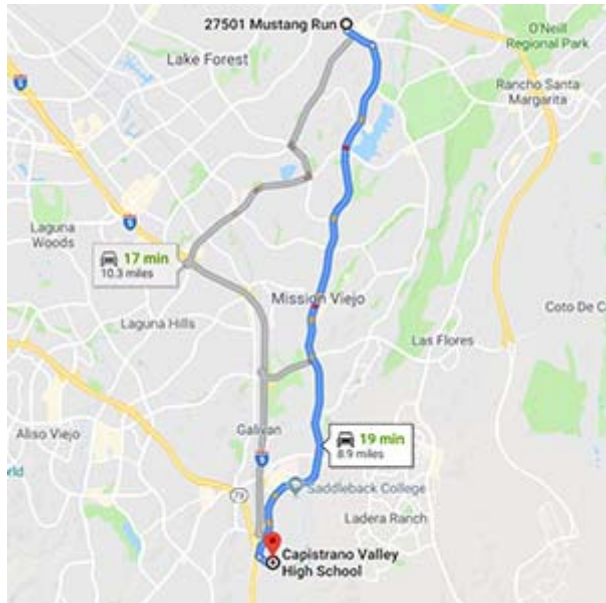

## DIRECTIONS FROM TRABUCO HILLS HIGH SCHOOL

### **Capistrano Valley High School**

**26301 Via Escolar**

**Mission Viejo, California 92692**

Distance: 10.7 miles Approximate Travel Time: 22 mins

- Take Mustang Run and turn right on Marguerite Parkway
- Pass Avery Parkway
- Turn left on Via Escolar
- Capistrano Valley will be on your left-hand side