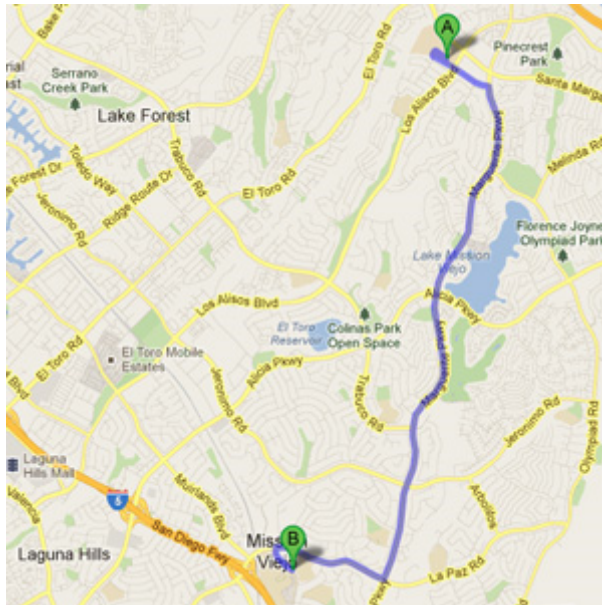

Saturday, October 5, 2019
40th Annual Mission Viejo Field Show Tournament
@ Mission Viejo High School in Mission Viejo, California
Western Band Association (WBA)

ITINERARY

| TIME | EVENT |
|----------------|--|
| 8:00 AM | Call Time |
| 8:15 AM | Stretch |
| 8:30 AM | Rehearsal |
| 1:30 PM | Lunch & Load Trucks |
| 3:30 PM | Load Bus |
| 3:45 PM | Depart from Trabuco Hills High School |
| 4:15 PM | Arrive at Mission Viejo High School |
| 4:45 PM | Stretch & Change |
| 5:30 PM | Warm-up (Sectional) |
| 6:15 PM | Warm-up (Ensemble) |
| 6:45 PM | Depart from warm-up |
| 6:55 PM | Staging Area |
| 7:08 PM | Performance |
| 7:20 PM | Change & Load Trucks |
| 8:15 PM | Dinner |
| 9:00 PM | Return to stadium |
| 9:28 PM | Awards |
| 10:00 PM | Depart from Mission Viejo High School |
| 10:30 PM | Approximate arrival at Trabuco Hills High School |
| 11:30 PM | Roll-Call & Approximate Dismissal |

***** Please keep in mind, no schedule is sacred and always subject to change!!!**

DIRECTIONS FROM TRABUCO HILLS HIGH SCHOOL

Mission Viejo High School
25025 Chrisanta Drive
Mission Viejo, California 92691-5326
Distance: 5.6 miles Approximate Travel Time: 14 mins

- Take Mustang Run and turn right on Marguerite Parkway
- Turn right on La Paz Road
- Turn left on Chrisanta Drive
- Mission Viejo High School will be on your right-hand side

Saturday, October 5, 2019
40th Annual Mission Viejo Field Show Tournament
@ Mission Viejo High School in Mission Viejo, California
Western Band Association (WBA)