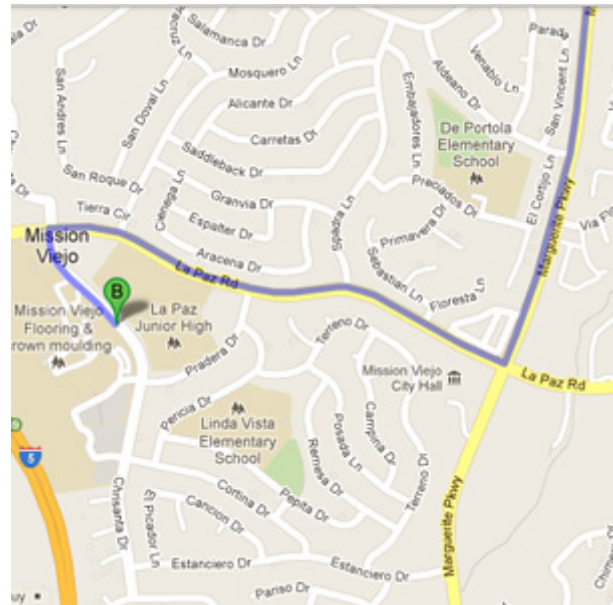

Saturday, October 5, 2019
40th Annual Mission Viejo Field Show Tournament
@ Mission Viejo High School in Mission Viejo, California
Western Band Association (WBA)

ITINERARY

| TIME | EVENT |
|----------------|--|
| 8:00 AM | Call Time |
| 8:15 AM | Stretch |
| 8:30 AM | Rehearsal |
| 1:30 PM | Lunch & Load Trucks |
| 3:30 PM | Load Bus |
| 3:45 PM | Depart from Trabuco Hills High School |
| 4:15 PM | Arrive at Mission Viejo High School |
| 4:45 PM | Stretch & Change |
| 5:30 PM | Warm-up (Sectional) |
| 6:15 PM | Warm-up (Ensemble) |
| 6:45 PM | Depart from warm-up |
| 6:55 PM | Staging Area |
| 7:08 PM | Performance |
| 7:20 PM | Change & Load Trucks |
| 8:15 PM | Dinner |
| 9:00 PM | Return to stadium |
| 9:28 PM | Awards |
| 10:00 PM | Depart from Mission Viejo High School |
| 10:30 PM | Approximate arrival at Trabuco Hills High School |
| 11:30 PM | Roll-Call & Approximate Dismissal |

***** Please keep in mind, no schedule is sacred and always subject to change!!!**

DIRECTIONS FROM TRABUCO HILLS HIGH SCHOOL

Mission Viejo High School
25025 Chrisanta Drive
Mission Viejo, California 92691-5326
Distance: 5.6 miles Approximate Travel Time: 14 mins

- Take Mustang Run and turn right on Marguerite Parkway
- Turn right on La Paz Road
- Turn left on Chrisanta Drive
- Mission Viejo High School will be on your right-hand side

Saturday, October 5, 2019
40th Annual Mission Viejo Field Show Tournament
@ Mission Viejo High School in Mission Viejo, California
Western Band Association (WBA)