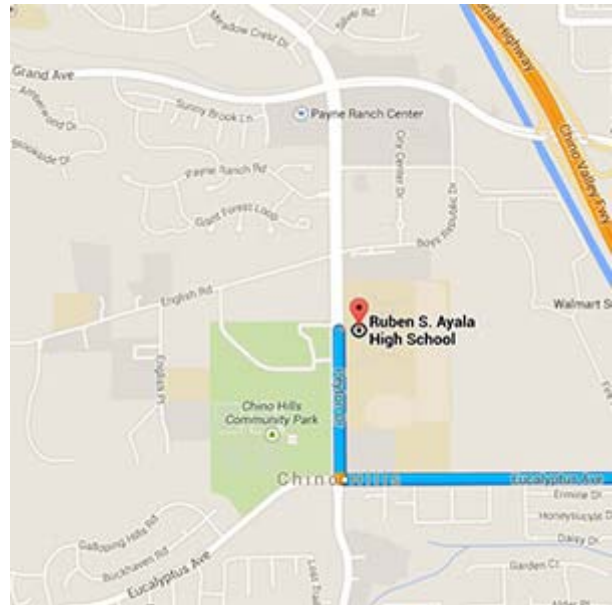

Saturday, October 12, 2019
13th Annual Music in Motion
@ Ruben S. Ayala High School in Chino Hills, California
Western Band Association (WBA)

ITINERARY

TIME	EVENT
8:00 AM	Call Time
8:15 AM	Stretch
8:30 AM	Rehearsal
1:00 PM	Lunch & Load Trucks
2:45 PM	Load Bus
3:00 PM	Depart from Trabuco Hills High School
4:30 PM	Arrive at Ruben S. Ayala High School
4:35 PM	Snack
5:00 PM	Stretch & Change
5:45 PM	Warm-up (Sectional)
6:30 PM	Warm-up (Ensemble)
7:00 PM	Depart from warm-up
7:10 PM	Staging Area
7:27 PM	Performance
7:45 PM	Change & Load Trucks
8:15 PM	Dinner
9:00 PM	Return to stadium
9:30 PM	Class AAAA/AAAAA Awards
10:00 PM	Depart from Ruben S. Ayala High School
11:00 PM	Approximate arrival at Trabuco Hills High School
12:00 AM	Roll-Call & Approximate Dismissal

***** Please keep in mind, no schedule is sacred and always subject to change!!!**

DIRECTIONS FROM TRABUCO HILLS HIGH SCHOOL

Ruben S. Ayala High School 14255 Peyton Drive Chino Hills, California 91709

Total Distance: 34 miles, Total Travel Time: 35 mins

Via The Toll Roads

- Take SR-241 Toll Road North towards Riverside
- The Tomato Springs Toll Plaza is \$4.04 and the Windy Ridge Toll Plaza is \$4.23
- Take SR-91 Freeway East towards Riverside
- Take the SR-71 Freeway North
- Exit Chino Hills Parkway and turn left onto Chino Hills Parkway
- Turn right on Pipeline Avenue
- Continue onto Eucalyptus Avenue
- Turn right on Peyton Drive
- Ruben S. Ayala High School will be on your right-hand side

Without The Toll Roads

- Take I-5 Freeway North towards Santa Ana
- Take SR-55 Freeway North
- Take SR-91 Freeway East towards Riverside
- Take the SR-71 Freeway North
- Exit Chino Hills Parkway and turn left onto Chino Hills Parkway
- Turn right on Pipeline Avenue
- Continue onto Eucalyptus Avenue
- Turn right on Peyton Drive
- Ruben S. Ayala High School will be on your right-hand side