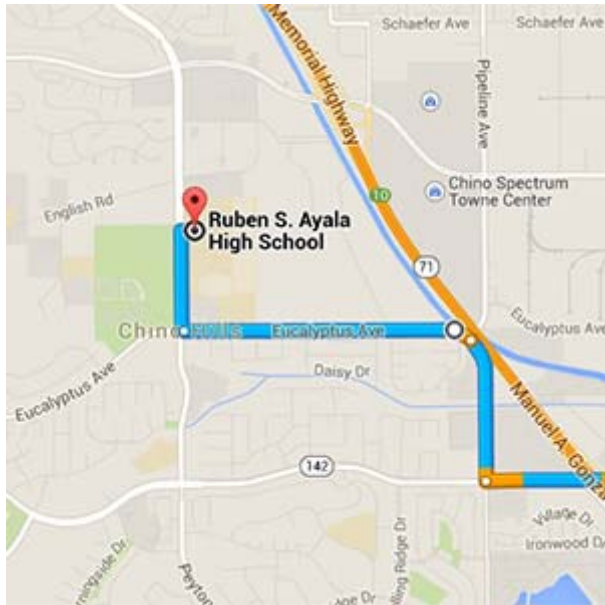

Saturday, October 12, 2019
13th Annual Music in Motion
@ Ruben S. Ayala High School in Chino Hills, California
Western Band Association (WBA)

ITINERARY

TIME	EVENT
8:00 AM	Call Time
8:15 AM	Stretch
8:30 AM	Rehearsal
1:00 PM	Lunch & Load Trucks
2:45 PM	Load Bus
3:00 PM	Depart from Trabuco Hills High School
4:30 PM	Arrive at Ruben S. Ayala High School
4:35 PM	Snack
5:00 PM	Stretch & Change
5:45 PM	Warm-up (Sectional)
6:30 PM	Warm-up (Ensemble)
7:00 PM	Depart from warm-up
7:10 PM	Staging Area
7:27 PM	Performance
7:45 PM	Change & Load Trucks
8:15 PM	Dinner
9:00 PM	Return to stadium
9:30 PM	Class AAAA/AAAAA Awards
10:00 PM	Depart from Ruben S. Ayala High School
11:00 PM	Approximate arrival at Trabuco Hills High School
12:00 AM	Roll-Call & Approximate Dismissal

***** Please keep in mind, no schedule is sacred and always subject to change!!!**

DIRECTIONS FROM TRABUCO HILLS HIGH SCHOOL

Ruben S. Ayala High School 14255 Peyton Drive Chino Hills, California 91709

Total Distance: 34 miles, Total Travel Time: 35 mins

Via The Toll Roads

- Take SR-241 Toll Road North towards Riverside
- The Tomato Springs Toll Plaza is \$4.04 and the Windy Ridge Toll Plaza is \$4.23
- Take SR-91 Freeway East towards Riverside
- Take the SR-71 Freeway North
- Exit Chino Hills Parkway and turn left onto Chino Hills Parkway
- Turn right on Pipeline Avenue
- Continue onto Eucalyptus Avenue
- Turn right on Peyton Drive
- Ruben S. Ayala High School will be on your right-hand side

Without The Toll Roads

- Take I-5 Freeway North towards Santa Ana
- Take SR-55 Freeway North
- Take SR-91 Freeway East towards Riverside
- Take the SR-71 Freeway North
- Exit Chino Hills Parkway and turn left onto Chino Hills Parkway
- Turn right on Pipeline Avenue
- Continue onto Eucalyptus Avenue
- Turn right on Peyton Drive
- Ruben S. Ayala High School will be on your right-hand side