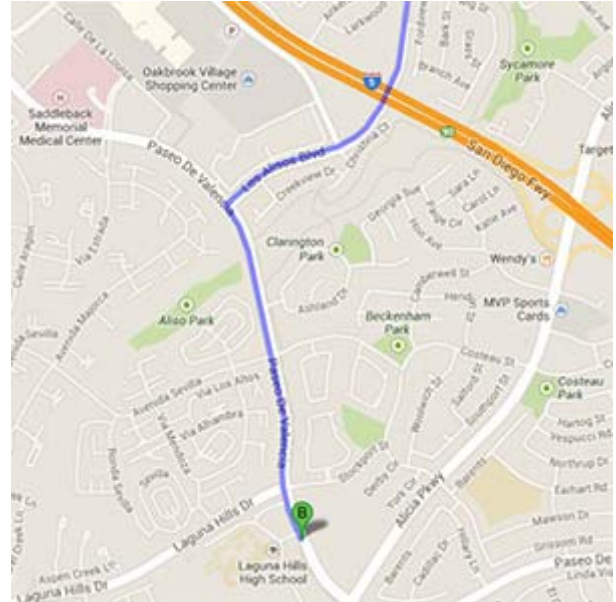

DIRECTIONS FROM TRABUCO HILLS HIGH SCHOOL

Laguna Hills High School
25401 Paseo De Valencia
Laguna Hills, California 92653
Distance: 6.0 miles Approximate Travel Time: 13 mins

- Take Los Alisos Boulevard towards the freeway
- Turn left on Paseo de Valencia
- Laguna Hills High School will be on your right-hand side