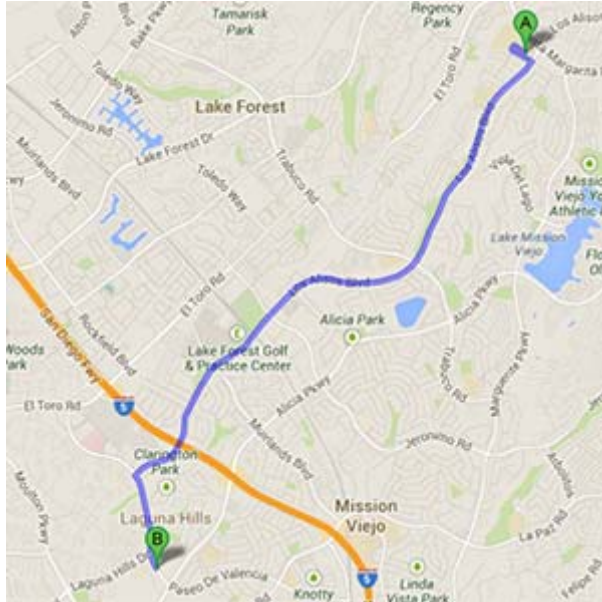

DIRECTIONS FROM TRABUCO HILLS HIGH SCHOOL

Laguna Hills High School
25401 Paseo De Valencia
Laguna Hills, California 92653
Distance: 6.0 miles Approximate Travel Time: 13 mins

- Take Los Alisos Boulevard towards the freeway
- Turn left on Paseo de Valencia
- Laguna Hills High School will be on your right-hand side