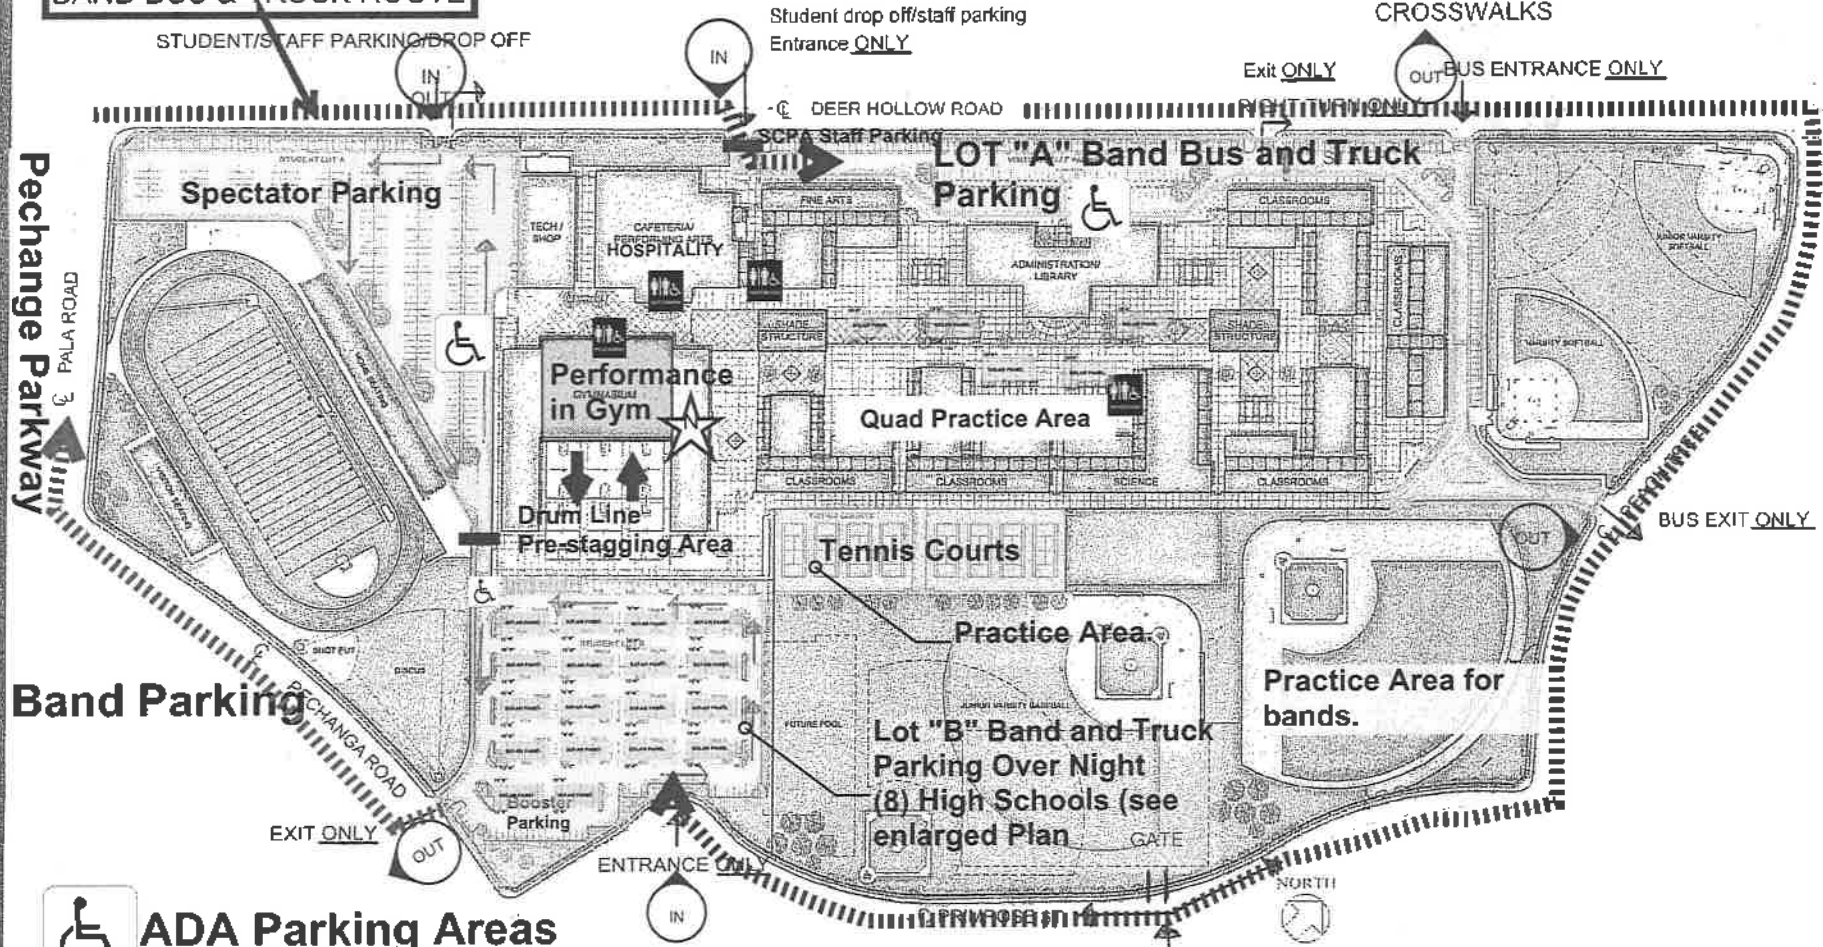

# GREAT OAK HIGH SCHOOL

TEMECULA VALLEY UNIFIED SCHOOL DISTRICT

SITE PLAN

### BAND BUS & TRUCK ROUTE

ADA Parking Areas

Restrooms