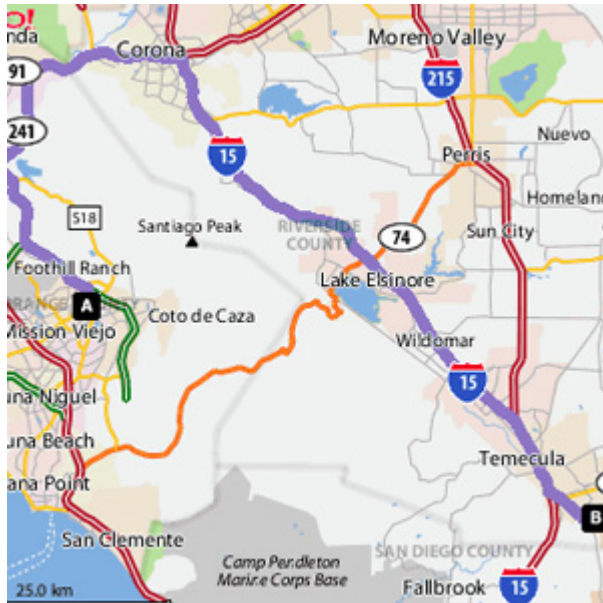

DIRECTIONS FROM TRABUCO HILLS HIGH SCHOOL

Great Oak High School
32555 Deer Hollow Way
Temecula, California 92592

Distance: 70.8 miles, Approximate Travel Time: 1 hour 12 mins

Via The Toll Roads

- Take SR-241 Toll Road North towards Riverside
- The Tomato Springs Toll Plaza is \$4.04 and the Windy Ridge Toll Plaza is \$4.23
- Take SR-91 Freeway East towards Riverside
- Take I-15 Freeway South
- Exit Indio / SR-79 and turn left
- Turn right on Pechanga Parkway
- Turn left on Deer Hollow Way
- Great Oak High School is on your right-hand side

Without The Toll Roads

- Take I-5 Freeway North towards Santa Ana
- Take SR-55 Freeway North
- Take SR-91 Freeway East towards Riverside
- Take I-15 Freeway South
- Exit Indio / SR-79 and turn left
- Turn right on Pechanga Parkway
- Turn left on Deer Hollow Way
- Great Oak High School is on your right-hand side