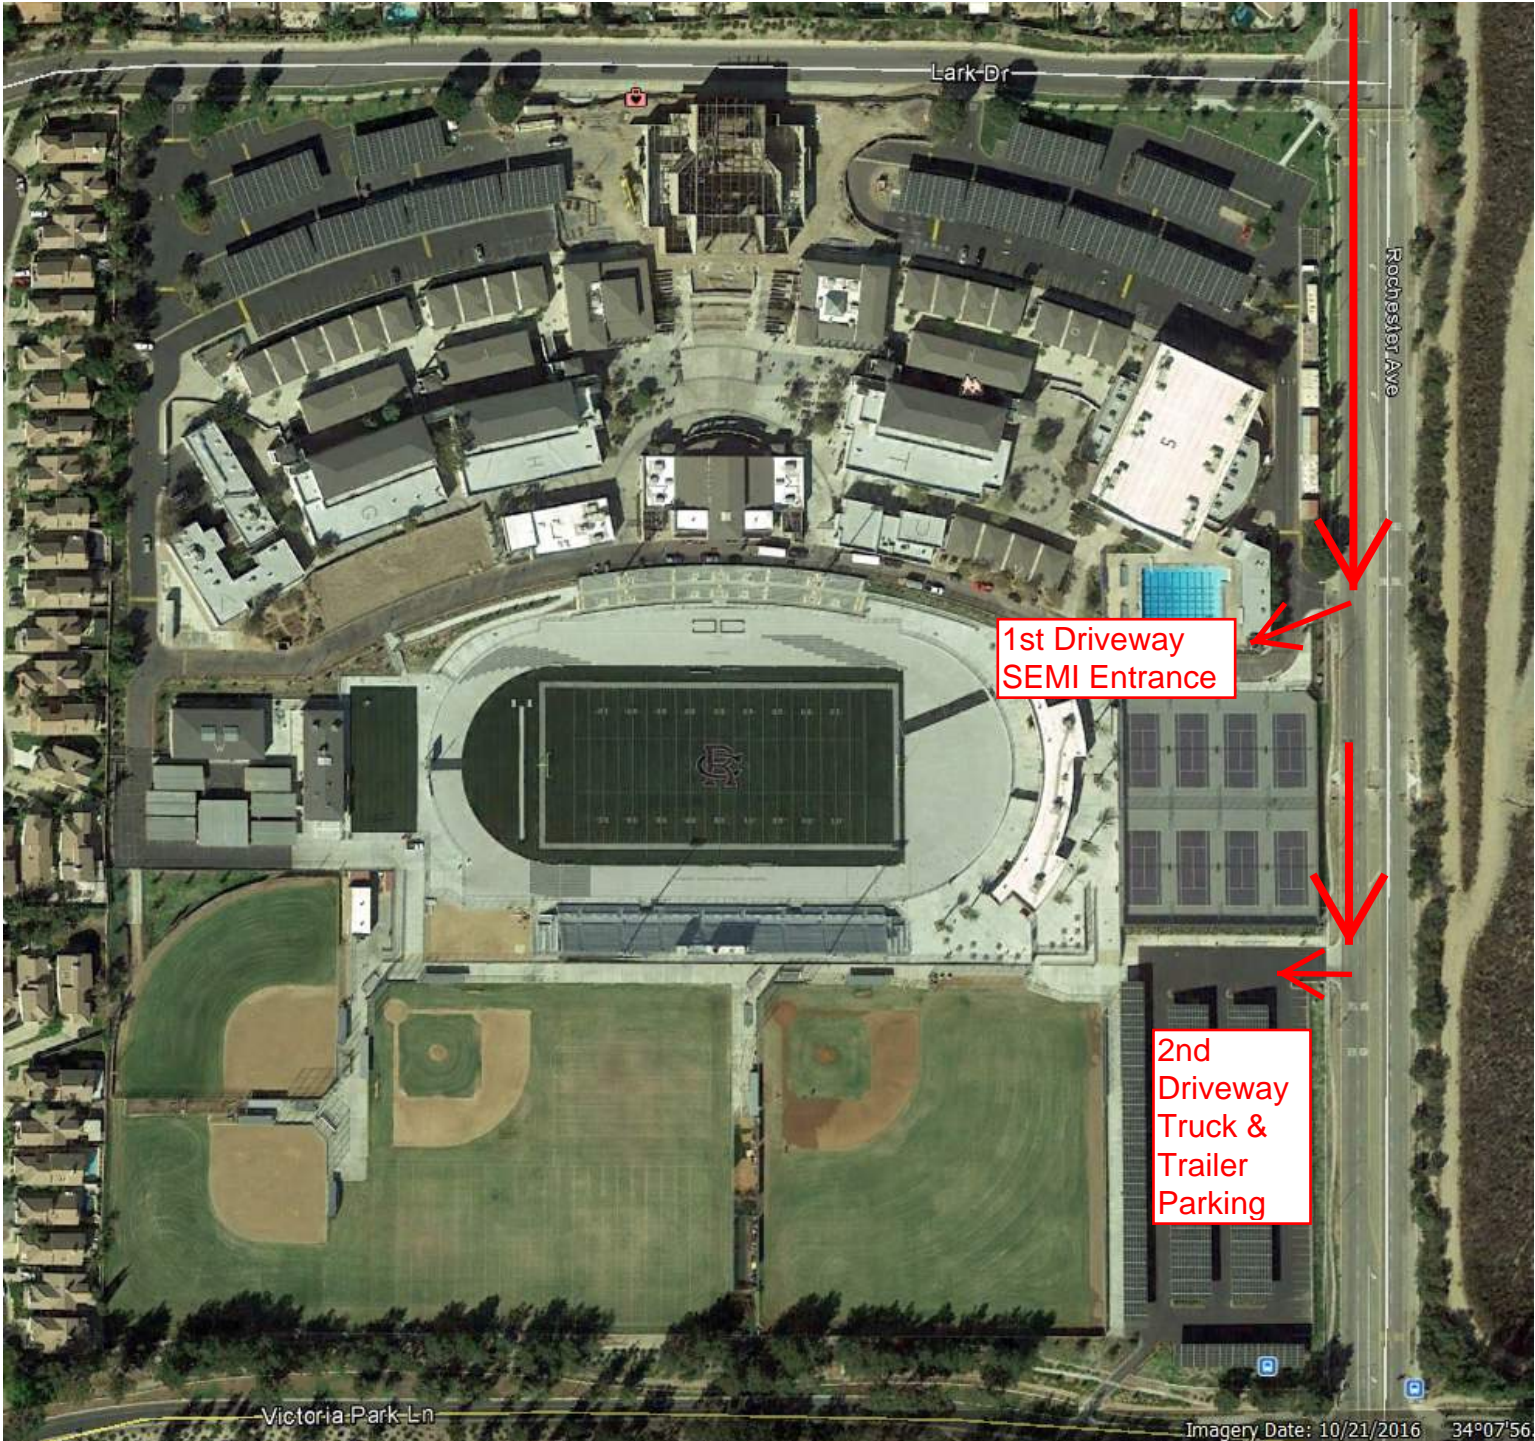

Event Information

Rancho Cucamonga High School

Event Location

[Rancho Cucamonga High School](#)

11801 Lark Dr.

Rancho Cucamonga, CA 91701

Tickets

\$10, general admission

- Seats are available on a first-come, first-served basis.
- Spectator doors will open 30 minutes prior to the start of the show.
- Children five and under are free.

Performance Schedule

Schedules are typically published a week and a half before the event. As performance times can change, please visit [scpa.live](#) for the most recent version of the performance schedule.

Spectator Parking

Limited spectator parking is available in designated parking lots on campus. Additional parking available on surrounding streets.

Video and Photos

Tripods and/or monopods are prohibited in the stands. No video recording is permitted. Still photography, without a flash, is welcome.

SEMI/Truck/Trailer Entrance

SOUTHBOUND ROCHESTER ONLY!

No Northbound – No Left Turn

Southern California Percussion Alliance

Rancho Cucamonga HS