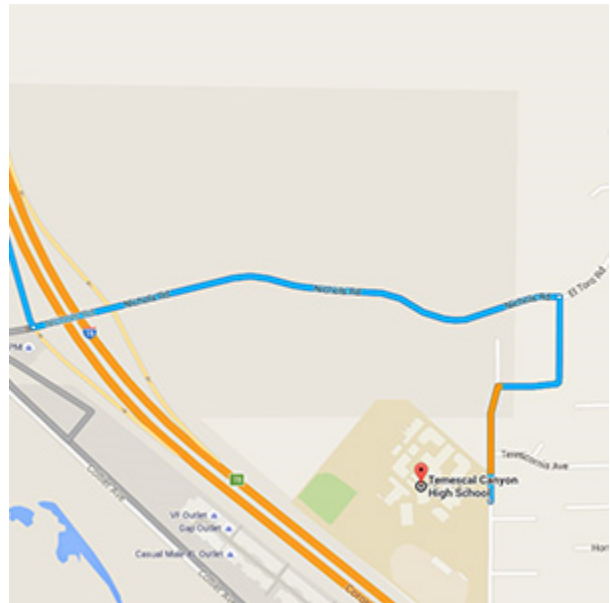

DIRECTIONS FROM TRABUCO HILLS HIGH SCHOOL

Temescal Canyon High School
28755 El Toro Road
Lake Elsinore, CA 92532

Distance: 47.4 miles Approximate Travel Time: 49 mins

Via The Toll Roads

- Take SR-241 Toll Road North towards Riverside
- The Tomato Springs Toll Plaza is \$4.04 and the Windy Ridge Toll Plaza is \$4.23
- Take SR-91 Freeway East towards Riverside
- Take I-15 Freeway South
- Exit Nichols Road (exit 78) and turn left
- Turn right on El Toro Road
- Temescal Canyon High School will be on your right-hand side

Without The Toll Roads

- Take I-5 Freeway North towards Santa Ana
- Take SR-55 Freeway North
- Take SR-91 Freeway East towards Riverside
- Take I-15 Freeway South
- Exit Nichols Road (exit 78) and turn left
- Turn right on El Toro Road
- Temescal Canyon High School will be on your right-hand side

28755 El Toro Rd.
Lake Elsinore, CA 92532

Tickets

\$10, general admission

- Seats are available on a first-come, first-served basis.
- Spectator doors will open 30 minutes prior to the start of the show.
- Children five and under are free.