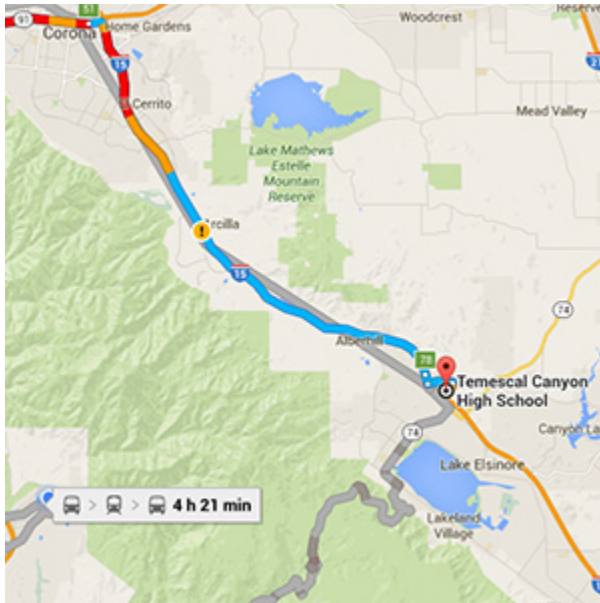

Sunday, March 8, 2020
2020 Temescal Canyon High School Regional
© Temescal Canyon High School in Lake Elsinore, California
Southern California Percussion Alliance (SCPA)

ITINERARY

Saturday, March 07, 2020

DIRECTIONS FROM TRABUCO HILLS HIGH SCHOOL

Temescal Canyon High School
28755 El Toro Road
Lake Elsinore, CA 92532

Distance: 47.4 miles Approximate Travel Time: 49 mins

Via The Toll Roads

- Take SR-241 Toll Road North towards Riverside
- The Tomato Springs Toll Plaza is \$4.04 and the Windy Ridge Toll Plaza is \$4.23
- Take SR-91 Freeway East towards Riverside
- Take I-15 Freeway South
- Exit Nichols Road (exit 78) and turn left
- Turn right on El Toro Road
- Temescal Canyon High School will be on your right-hand side

Without The Toll Roads

- Take I-5 Freeway North towards Santa Ana
- Take SR-55 Freeway North
- Take SR-91 Freeway East towards Riverside
- Take I-15 Freeway South
- Exit Nichols Road (exit 78) and turn left
- Turn right on El Toro Road
- Temescal Canyon High School will be on your right-hand side

28755 El Toro Rd.
Lake Elsinore, CA 92532

Tickets

\$10, general admission

- Seats are available on a first-come, first-served basis.
- Spectator doors will open 30 minutes prior to the start of the show.
- Children five and under are free.