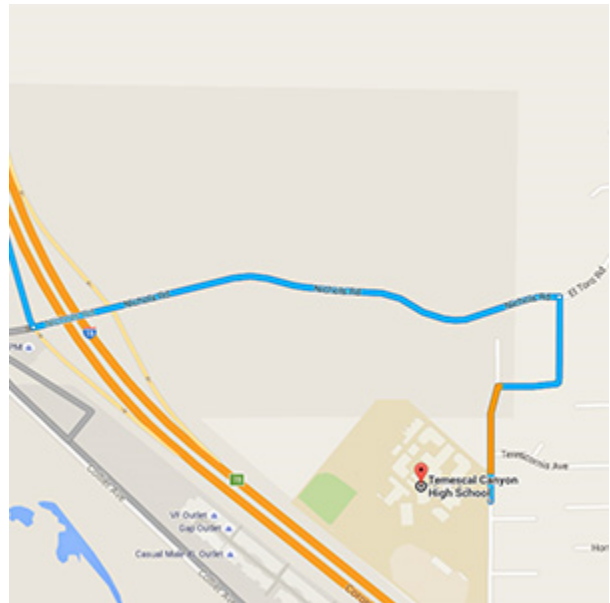

## **DIRECTIONS FROM TRABUCO HILLS HIGH SCHOOL**

**Temescal Canyon High School**  
**28755 El Toro Road**  
**Lake Elsinore, CA 92532**

Distance: 47.4 miles Approximate Travel Time: 49 mins

### ***Via The Toll Roads***

- Take SR-241 Toll Road North towards Riverside
- The Tomato Springs Toll Plaza is \$4.04 and the Windy Ridge Toll Plaza is \$4.23
- Take SR-91 Freeway East towards Riverside
- Take I-15 Freeway South
- Exit Nichols Road (exit 78) and turn left
- Turn right on El Toro Road
- Temescal Canyon High School will be on your right-hand side

### ***Without The Toll Roads***

- Take I-5 Freeway North towards Santa Ana
- Take SR-55 Freeway North
- Take SR-91 Freeway East towards Riverside
- Take I-15 Freeway South
- Exit Nichols Road (exit 78) and turn left
- Turn right on El Toro Road
- Temescal Canyon High School will be on your right-hand side