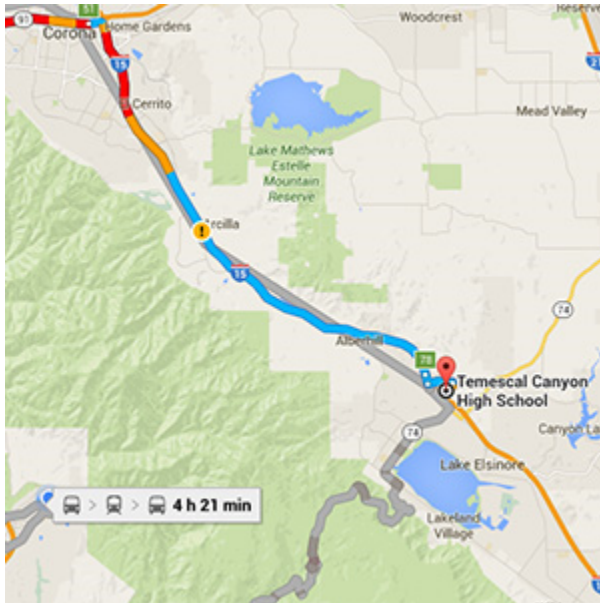

## **DIRECTIONS FROM TRABUCO HILLS HIGH SCHOOL**

**Temescal Canyon High School**  
**28755 El Toro Road**  
**Lake Elsinore, CA 92532**

Distance: 47.4 miles Approximate Travel Time: 49 mins

### ***Via The Toll Roads***

- Take SR-241 Toll Road North towards Riverside
- The Tomato Springs Toll Plaza is \$4.04 and the Windy Ridge Toll Plaza is \$4.23
- Take SR-91 Freeway East towards Riverside
- Take I-15 Freeway South
- Exit Nichols Road (exit 78) and turn left
- Turn right on El Toro Road
- Temescal Canyon High School will be on your right-hand side

### ***Without The Toll Roads***

- Take I-5 Freeway North towards Santa Ana
- Take SR-55 Freeway North
- Take SR-91 Freeway East towards Riverside
- Take I-15 Freeway South
- Exit Nichols Road (exit 78) and turn left
- Turn right on El Toro Road
- Temescal Canyon High School will be on your right-hand side