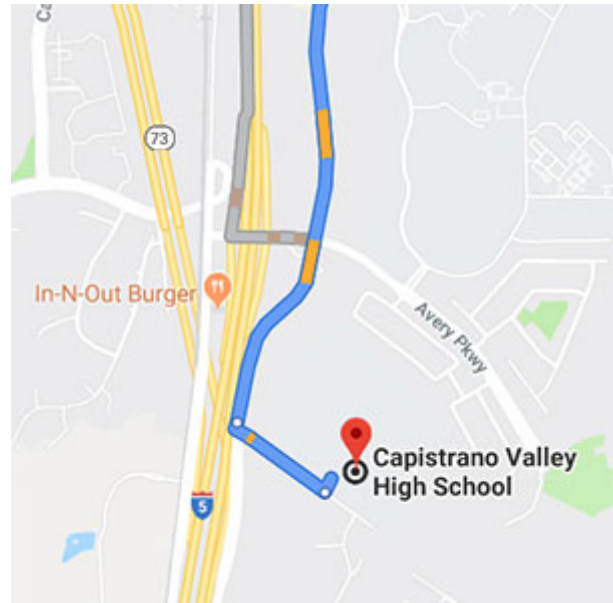

DIRECTIONS FROM TRABUCO HILLS HIGH SCHOOL

Capistrano Valley High School

26301 Via Escolar

Mission Viejo, California 92692

Distance: 10.7 miles Approximate Travel Time: 22 mins

- Take Mustang Run and turn right on Marguerite Parkway
- Pass Avery Parkway
- Turn left on Via Escolar
- Capistrano Valley High School will be on your left-hand side