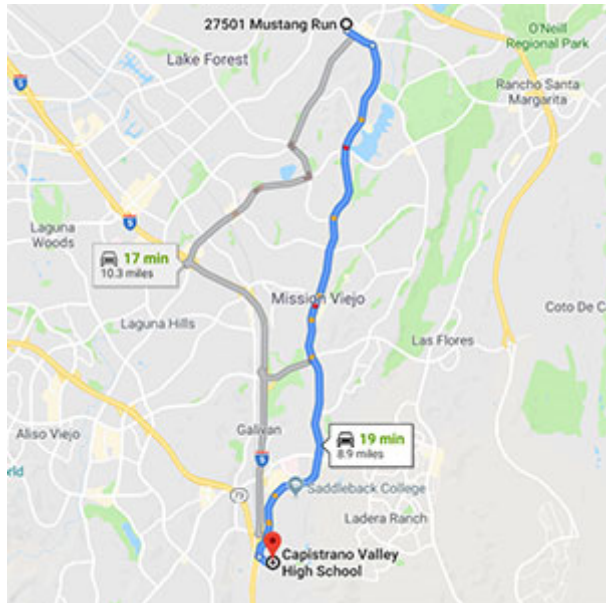

DIRECTIONS FROM TRABUCO HILLS HIGH SCHOOL

Capistrano Valley High School

26301 Via Escolar

Mission Viejo, California 92692

Distance: 10.7 miles Approximate Travel Time: 22 mins

- Take Mustang Run and turn right on Marguerite Parkway
- Pass Avery Parkway
- Turn left on Via Escolar
- Capistrano Valley High School will be on your left-hand side