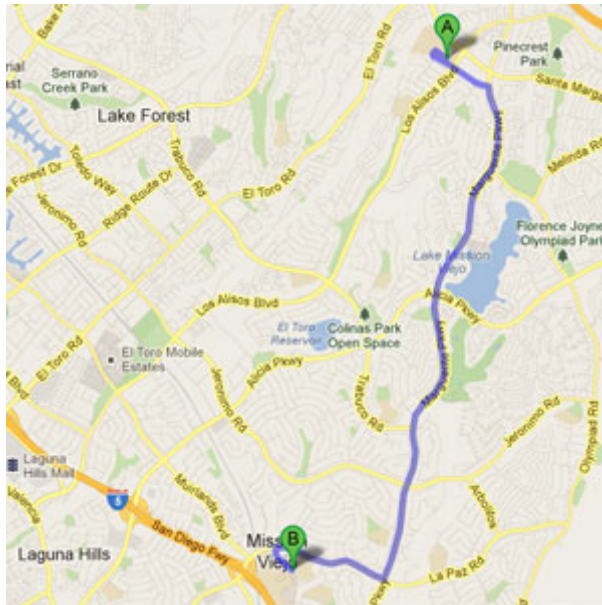

**Saturday, October 2, 2021**  
**42nd Annual Mission Viejo Field Show Tournament**  
**@ Mission Viejo High School in Mission Viejo, California**  
**Western Band Association (WBA)**

**ITINERARY**

<b>TIME</b>	<b>EVENT</b>
9:30 AM	Call Time ( <i>eat a hearty breakfast</i> )
9:45 AM	Stretch
10:00 AM	Rehearsal Nutrition Break
1:30 PM	Parents report to stadium for Full Run-Thru Full Run-Thru (on to and off of the field)
2:30 PM	Load Trucks
4:00 PM	Dinner ( <i>provided by the Boosters</i> )
5:15 PM	Load Bus
5:30 PM	Depart from Trabuco Hills High School
6:00 PM	Arrive at Mission Viejo High School
6:05 PM	Line-up for restroom break
6:30 PM	Stretch & Change
7:05 PM	Line-up to depart for Sectional Warm-up
7:15 PM	Warm-up (Sectional)
7:50 PM	Transition to Ensemble Warm-up
8:00 PM	Warm-up (Ensemble)
8:25 PM	Wrap-up and prepare to depart (Front Ensemble)
8:35 PM	Depart from warm-up
8:45 PM	Staging Area
<b>9:01 PM</b>	<b>Performance</b> Start Loading Trucks
9:26 PM	Awards
10:00 PM	Change & Finish Loading Trucks Baked Goods served
11:00 PM	Depart from Mission Viejo High School
11:30 PM	Approximate arrival at Trabuco Hills High School
12:15 AM	Roll-Call & Approximate Dismissal

## **DIRECTIONS FROM TRABUCO HILLS HIGH SCHOOL**

**Mission Viejo High School**  
**25025 Chrisanta Drive**  
**Mission Viejo, California 92691-5326**  
Distance: 5.6 miles Approximate Travel Time: 14 mins

- Take Mustang Run and turn right on Marguerite Parkway
- Turn right on La Paz Road
- Turn left on Chrisanta Drive
- Mission Viejo High School will be on your right-hand side

**Saturday, October 2, 2021**  
**42nd Annual Mission Viejo Field Show Tournament**  
**@ Mission Viejo High School in Mission Viejo, California**  
**Western Band Association (WBA)**