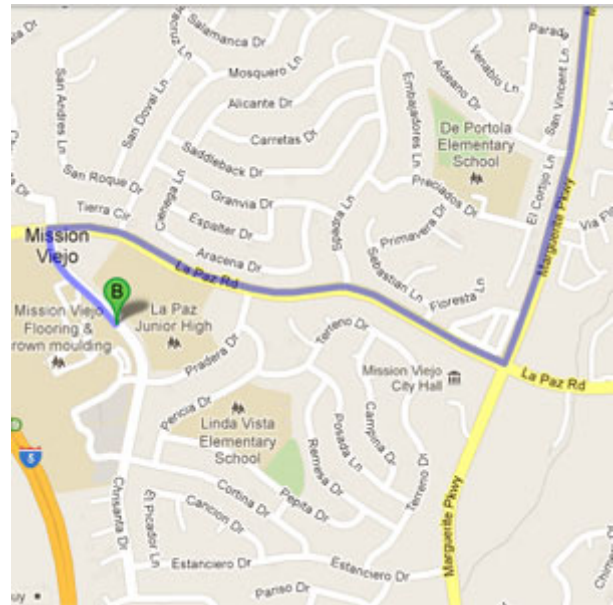

**Saturday, October 2, 2021**  
**42nd Annual Mission Viejo Field Show Tournament**  
**@ Mission Viejo High School in Mission Viejo, California**  
**Western Band Association (WBA)**

**ITINERARY**

<b>TIME</b>	<b>EVENT</b>
9:30 AM	Call Time ( <i>eat a hearty breakfast</i> )
9:45 AM	Stretch
10:00 AM	Rehearsal Nutrition Break
1:30 PM	Parents report to stadium for Full Run-Thru Full Run-Thru (on to and off of the field)
2:30 PM	Load Trucks
4:00 PM	Dinner ( <i>provided by the Boosters</i> )
5:15 PM	Load Bus
5:30 PM	Depart from Trabuco Hills High School
6:00 PM	Arrive at Mission Viejo High School
6:05 PM	Line-up for restroom break
6:30 PM	Stretch & Change
7:05 PM	Line-up to depart for Sectional Warm-up
7:15 PM	Warm-up (Sectional)
7:50 PM	Transition to Ensemble Warm-up
8:00 PM	Warm-up (Ensemble)
8:25 PM	Wrap-up and prepare to depart (Front Ensemble)
8:35 PM	Depart from warm-up
8:45 PM	Staging Area
<b>9:01 PM</b>	<b>Performance</b> Start Loading Trucks
9:26 PM	Awards
10:00 PM	Change & Finish Loading Trucks Baked Goods served
11:00 PM	Depart from Mission Viejo High School
11:30 PM	Approximate arrival at Trabuco Hills High School
12:15 AM	Roll-Call & Approximate Dismissal

## **DIRECTIONS FROM TRABUCO HILLS HIGH SCHOOL**

**Mission Viejo High School**  
**25025 Chrisanta Drive**  
**Mission Viejo, California 92691-5326**  
Distance: 5.6 miles Approximate Travel Time: 14 mins

- Take Mustang Run and turn right on Marguerite Parkway
- Turn right on La Paz Road
- Turn left on Chrisanta Drive
- Mission Viejo High School will be on your right-hand side

**Saturday, October 2, 2021**  
**42nd Annual Mission Viejo Field Show Tournament**  
**@ Mission Viejo High School in Mission Viejo, California**  
**Western Band Association (WBA)**