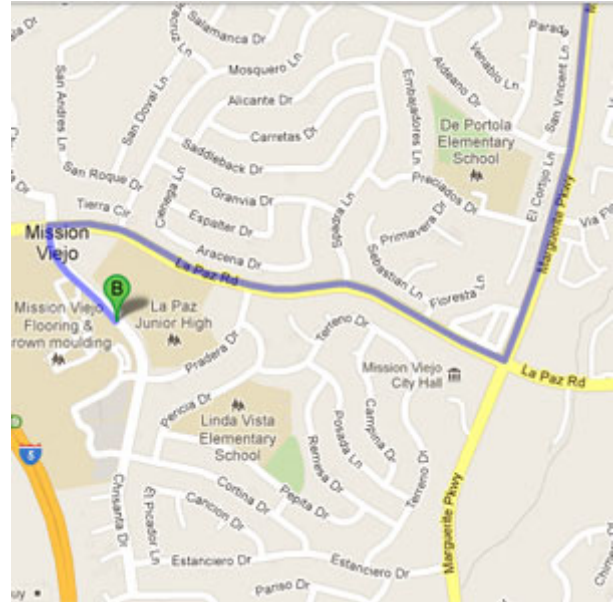

## **DIRECTIONS FROM TRABUCO HILLS HIGH SCHOOL**

**Mission Viejo High School**  
**25025 Chrisanta Drive**  
**Mission Viejo, California 92691-5326**  
Distance: 5.6 miles Approximate Travel Time: 14 mins

- Take Mustang Run and turn right on Marguerite Parkway
- Turn right on La Paz Road
- Turn left on Chrisanta Drive
- Mission Viejo High School will be on your right-hand side