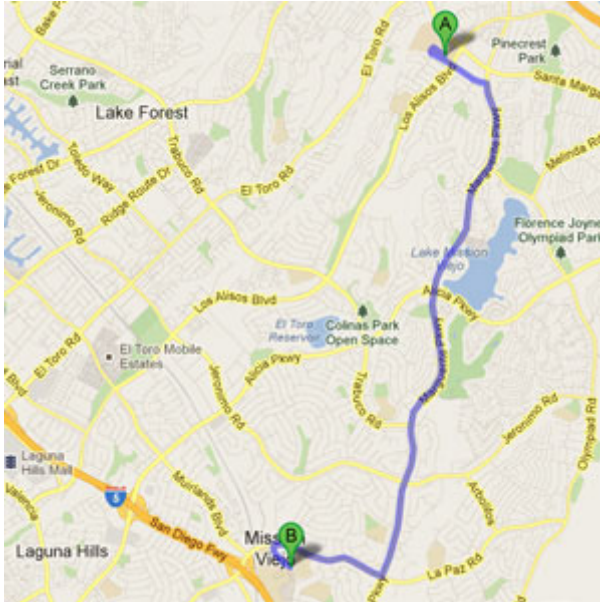

## **DIRECTIONS FROM TRABUCO HILLS HIGH SCHOOL**

**Mission Viejo High School**  
**25025 Chrisanta Drive**  
**Mission Viejo, California 92691-5326**  
Distance: 5.6 miles Approximate Travel Time: 14 mins

- Take Mustang Run and turn right on Marguerite Parkway
- Turn right on La Paz Road
- Turn left on Chrisanta Drive
- Mission Viejo High School will be on your right-hand side