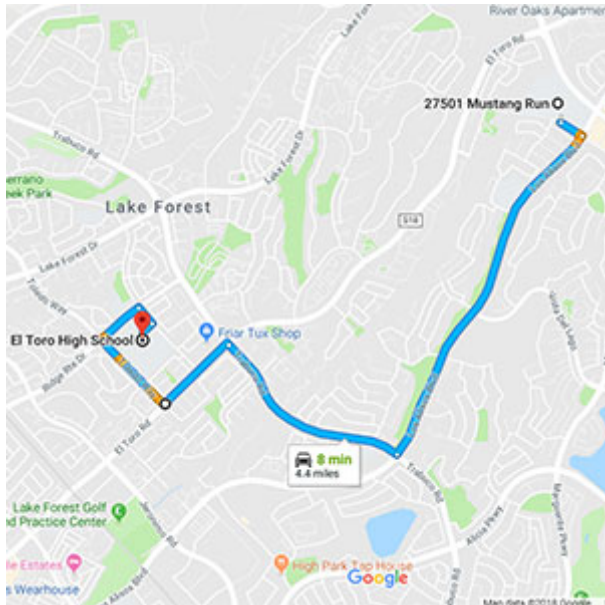

DIRECTIONS FROM TRABUCO HILLS HIGH SCHOOL

El Toro High School
25255 Toledo Way
Lake Forest, California 92630
Distance: 4.4 miles Approximate Travel Time: 8 mins

- Take Mustang Run and turn right on Los Alisos Boulevard
- Turn right on Trabuco Road
- Turn left on El Toro Road
- Turn right on Toledo Way
- El Toro High School will be on your right-hand side