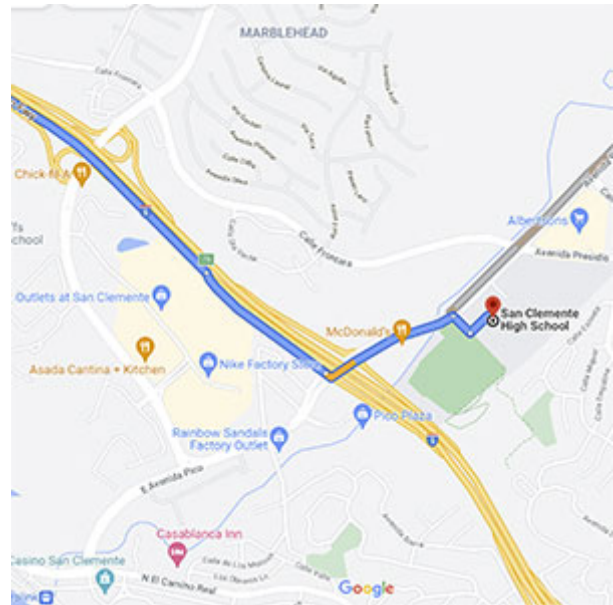

## **DIRECTIONS FROM TRABUCO HILLS HIGH SCHOOL**

### **San Clemente High School**

**700 Avenida Pico**

**San Clemente, California 92673**

Distance: 19.7 miles Approximate Travel Time: 26 mins

- Take I-5 Freeway South
- Exit Avenida Pico (Exit #76) and turn left onto Avenida Pico
- San Clemente High School will be on your right-hand side