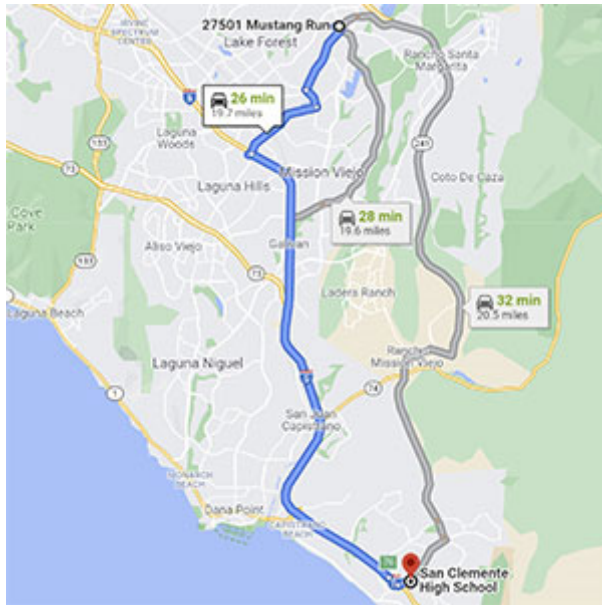

## **DIRECTIONS FROM TRABUCO HILLS HIGH SCHOOL**

### **San Clemente High School**

**700 Avenida Pico**

**San Clemente, California 92673**

Distance: 19.7 miles Approximate Travel Time: 26 mins

- Take I-5 Freeway South
- Exit Avenida Pico (Exit #76) and turn left onto Avenida Pico
- San Clemente High School will be on your right-hand side