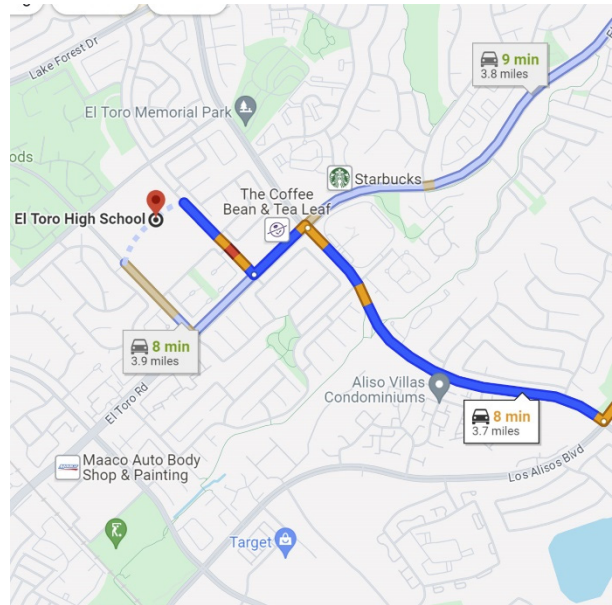

DIRECTIONS FROM TRABUCO HILLS HIGH SCHOOL

El Toro High School
25255 Toledo Way
Lake Forest, California 92630
Distance: 4.4 miles Approximate Travel Time: 8 mins

- Take Mustang Run and turn right on Los Alisos Boulevard
- Turn right on Trabuco Road
- Turn left on El Toro Road
- Turn right on Toledo Way
- El Toro High School will be on your right-hand side