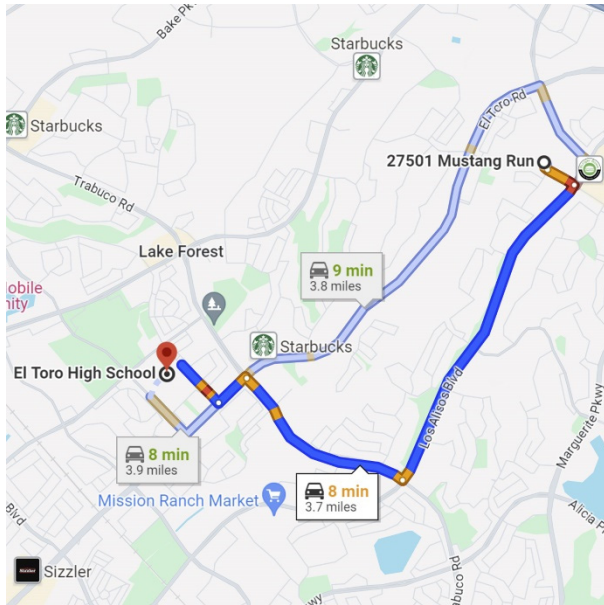

DIRECTIONS FROM TRABUCO HILLS HIGH SCHOOL

El Toro High School
25255 Toledo Way
Lake Forest, California 92630
Distance: 4.4 miles Approximate Travel Time: 8 mins

- Take Mustang Run and turn right on Los Alisos Boulevard
- Turn right on Trabuco Road
- Turn left on El Toro Road
- Turn right on Toledo Way
- El Toro High School will be on your right-hand side