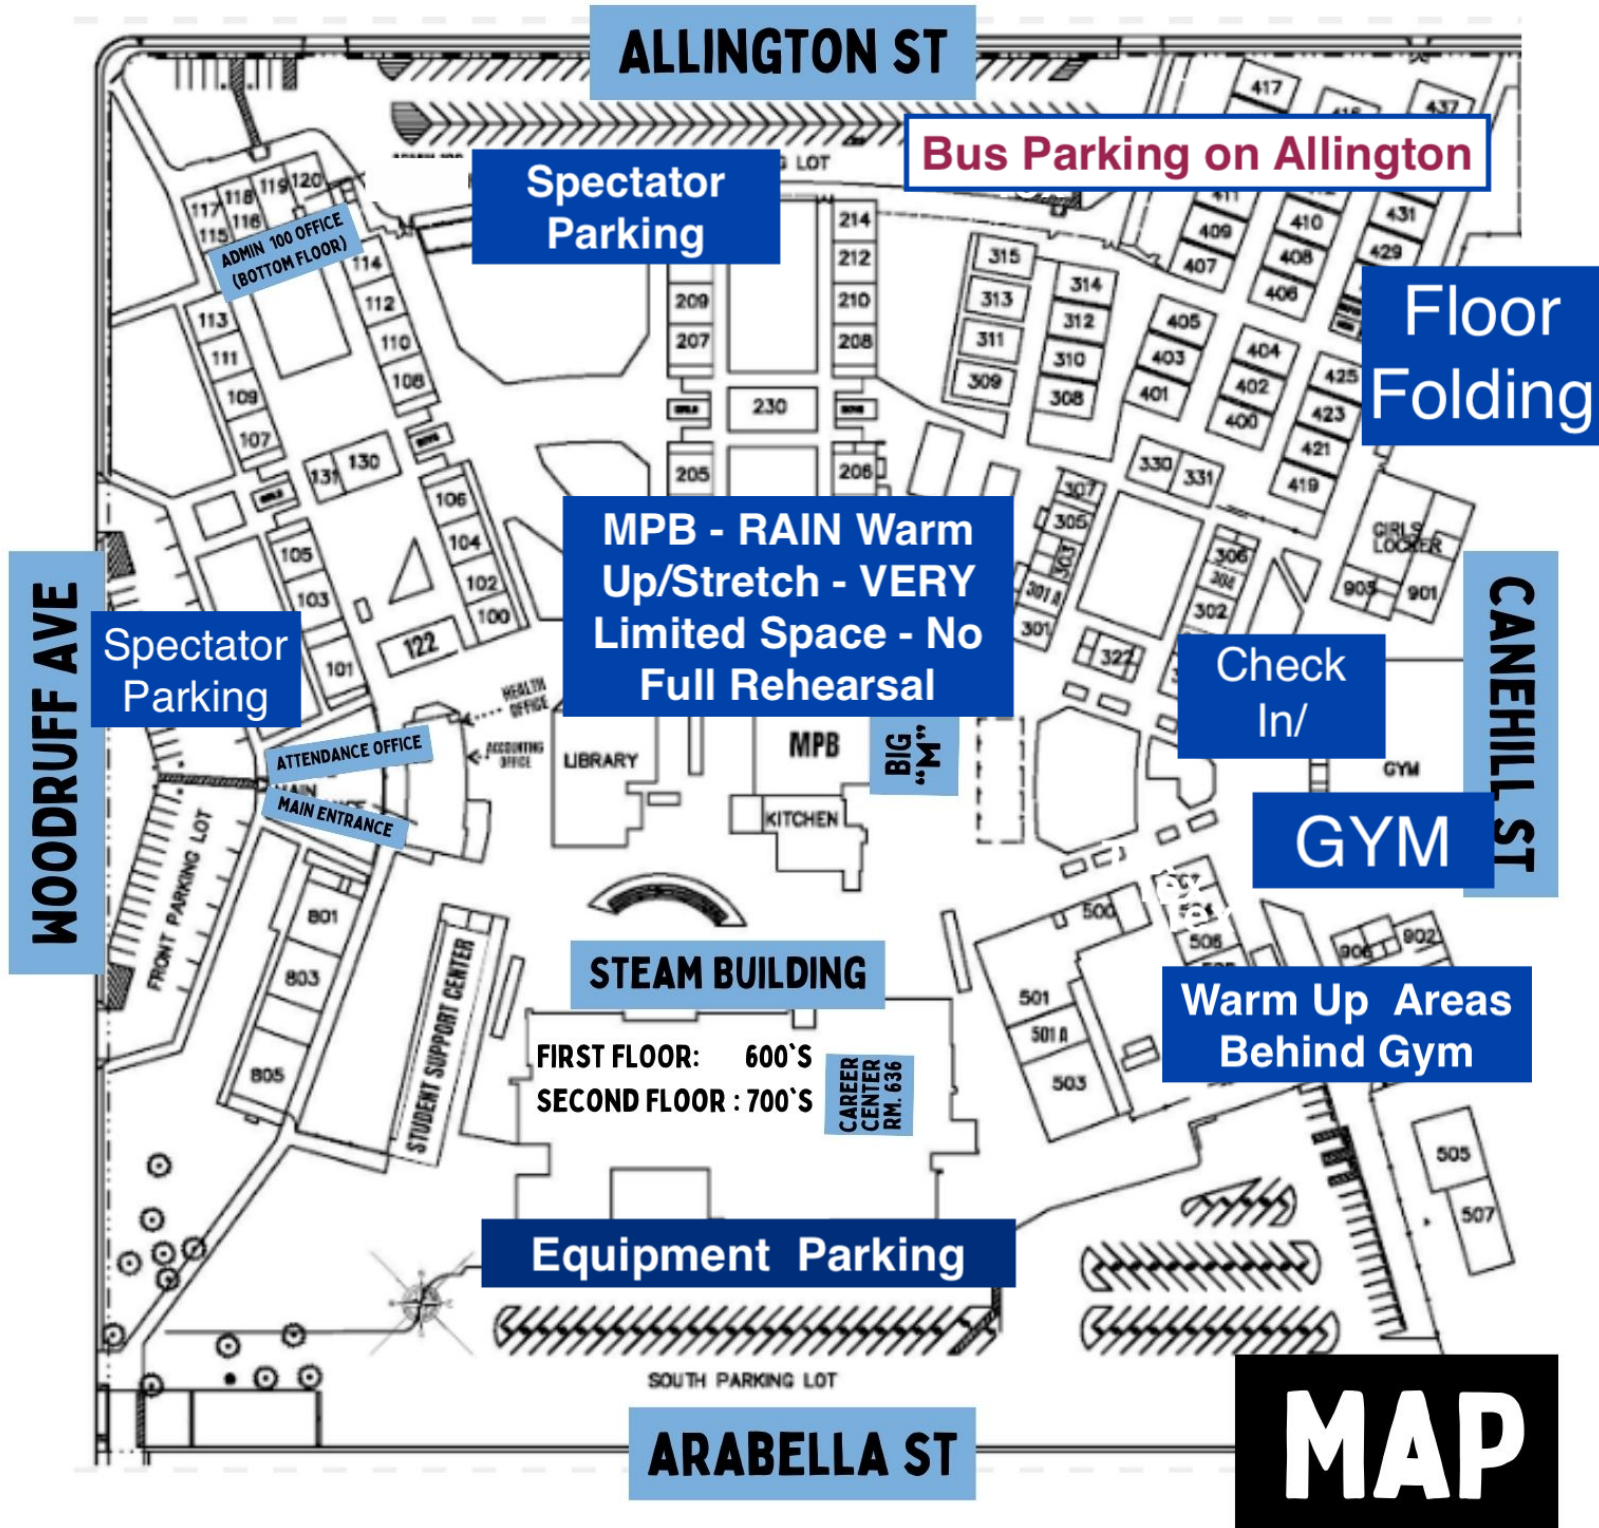

MAYFAIR MIDDLE/HIGH SCHOOL

6000 N WOODRUFF AVENUE

LAKWOOD, CA 90713

562-925-9981

WWW.MAYFAIRMONSOONS.ORG

**Performer
Re-Entry**

**Performer
Exit**

**Spectator
Entrance**

**Performer
Entrance**

**Audience/
Judges**