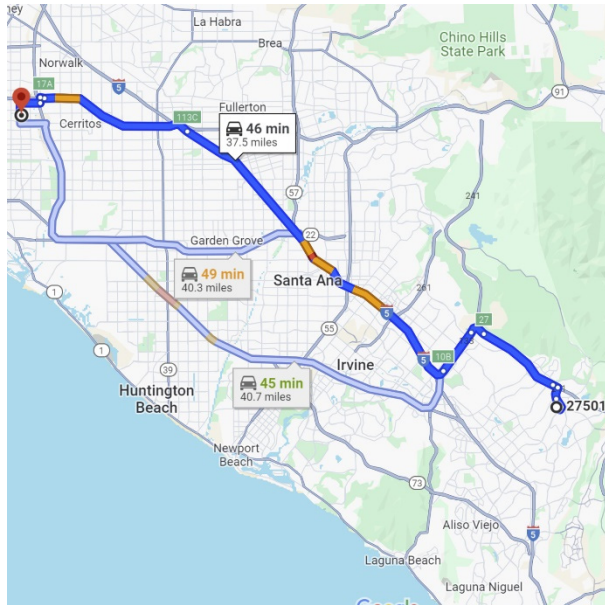

Saturday, March 2, 2024
2024 Mayfair High School Show
@ Mayfair High School in Lakewood, California
Winter Guard Association of Southern California (WGASC)

ITINERARY

TIME	EVENT
8:00 AM	Report (<i>In Costume, Hair and Make-Up Done</i>)
8:30 AM	Rehearsal Begins
10:30 AM	Rehearsal Ends
11:00 AM	Load Floor & Equipment
11:30 AM	Lunch (<i>bring your own lunch</i>)
	Get Dressed in Costume, Hair & Make-Up
12:45 PM	All Drivers Meet at THHS and Check-In
1:00 PM	Depart from Trabuco Hills High School
2:00 PM	Arrive at Mayfair High School
2:05 PM	Check-in / Restroom
	Move Floor & Equipment to Staging
2:45 PM	Line-up
2:50 PM	Depart for warm-up
3:00 PM	Warm-Up
4:25 PM	Depart from warm-up
4:35 PM	Ready Door
4:48 PM	Performance
	Fold Floor
	Return to the gymnasium
5:20 PM	Awards
	Load Truck
6:15 PM	Depart from Mayfair High School
7:15 PM	Approximate Arrival at Trabuco Hills High School
7:20 PM	Unload Equipment and Clean-Up
7:45 PM	Approximate Dismissal

REMINDERS

- All SVUSD and Music Program expectations and policies apply while traveling to/from and at the show site.

***** Please keep in mind, no schedule is sacred and always subject to change!!!**

DIRECTIONS FROM TRABUCO HILLS HIGH SCHOOL

Mayfair High School

6000 Woodruff Avenue

Lakewood, California 90713

Distance: 37.5 miles Approximate Travel Time: 46 mins

- Take I-5 Freeway North
- Take SR-91 Freeway West
- Exit Studebaker Road (Exit #17A) and turn left
- Turn right on Artesia Boulevard
- Turn left on Woodruff Avenue
- Mayfair High School will be on your left-hand side