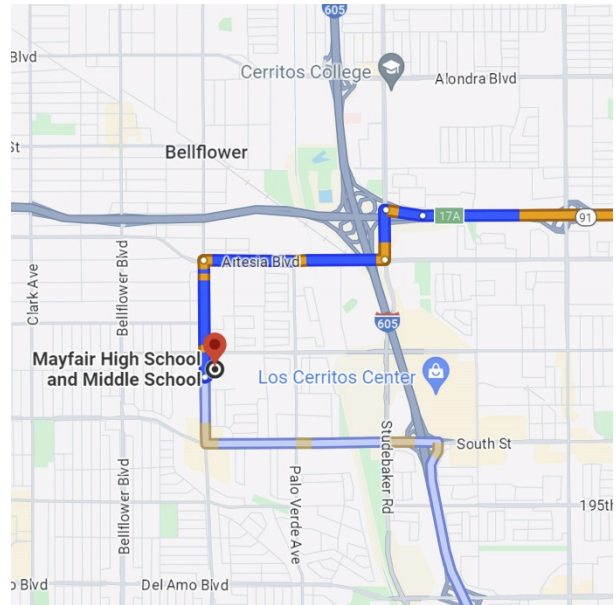

Saturday, March 2, 2024
2024 Mayfair High School Show
@ Mayfair High School in Lakewood, California
Winter Guard Association of Southern California (WGASC)

ITINERARY

TIME	EVENT
8:00 AM	Report (<i>In Costume, Hair and Make-Up Done</i>)
8:30 AM	Rehearsal Begins
10:30 AM	Rehearsal Ends
11:00 AM	Load Floor & Equipment
11:30 AM	Lunch (<i>bring your own lunch</i>)
	Get Dressed in Costume, Hair & Make-Up
12:45 PM	All Drivers Meet at THHS and Check-In
1:00 PM	Depart from Trabuco Hills High School
2:00 PM	Arrive at Mayfair High School
2:05 PM	Check-in / Restroom
	Move Floor & Equipment to Staging
2:45 PM	Line-up
2:50 PM	Depart for warm-up
3:00 PM	Warm-Up
4:25 PM	Depart from warm-up
4:35 PM	Ready Door
4:48 PM	Performance
	Fold Floor
	Return to the gymnasium
5:20 PM	Awards
	Load Truck
6:15 PM	Depart from Mayfair High School
7:15 PM	Approximate Arrival at Trabuco Hills High School
7:20 PM	Unload Equipment and Clean-Up
7:45 PM	Approximate Dismissal

REMINDERS

- All SVUSD and Music Program expectations and policies apply while traveling to/from and at the show site.

***** Please keep in mind, no schedule is sacred and always subject to change!!!**

DIRECTIONS FROM TRABUCO HILLS HIGH SCHOOL

Mayfair High School

6000 Woodruff Avenue

Lakewood, California 90713

Distance: 37.5 miles Approximate Travel Time: 46 mins

- Take I-5 Freeway North
- Take SR-91 Freeway West
- Exit Studebaker Road (Exit #17A) and turn left
- Turn right on Artesia Boulevard
- Turn left on Woodruff Avenue
- Mayfair High School will be on your left-hand side