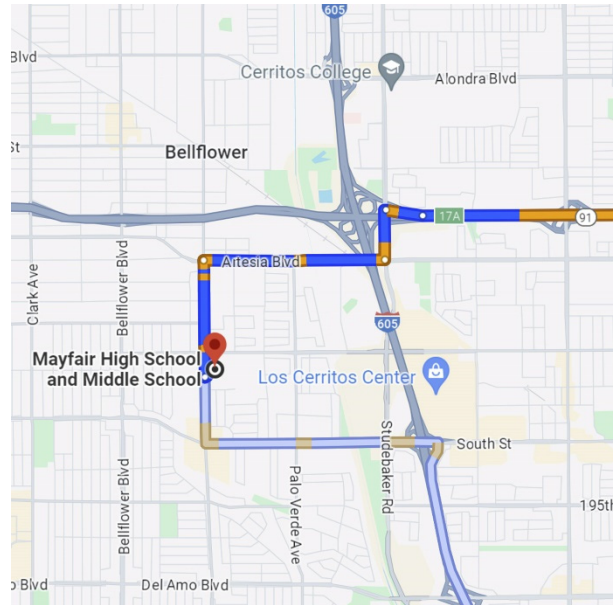

DIRECTIONS FROM TRABUCO HILLS HIGH SCHOOL

Mayfair High School
6000 Woodruff Avenue
Lakewood, California 90713
Distance: 37.5 miles Approximate Travel Time: 46 mins

- Take I-5 Freeway North
- Take SR-91 Freeway West
- Exit Studebaker Road (Exit #17A) and turn left
- Turn right on Artesia Boulevard
- Turn left on Woodruff Avenue
- Mayfair High School will be on your left-hand side