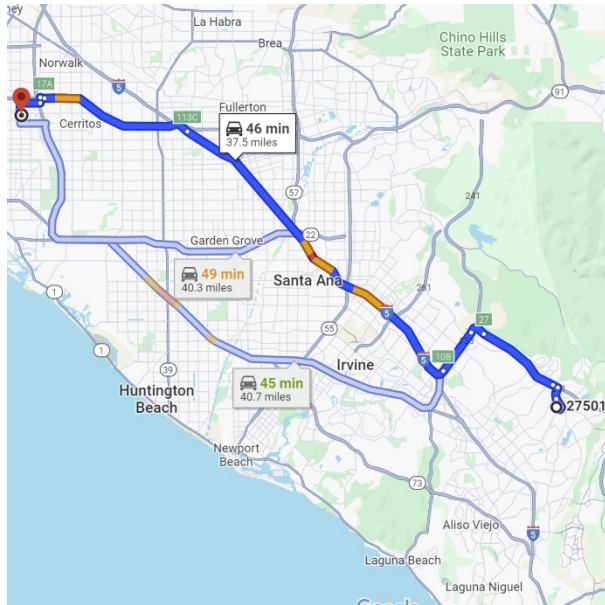

DIRECTIONS FROM TRABUCO HILLS HIGH SCHOOL

Mayfair High School
6000 Woodruff Avenue
Lakewood, California 90713
Distance: 37.5 miles Approximate Travel Time: 46 mins

- Take I-5 Freeway North
- Take SR-91 Freeway West
- Exit Studebaker Road (Exit #17A) and turn left
- Turn right on Artesia Boulevard
- Turn left on Woodruff Avenue
- Mayfair High School will be on your left-hand side