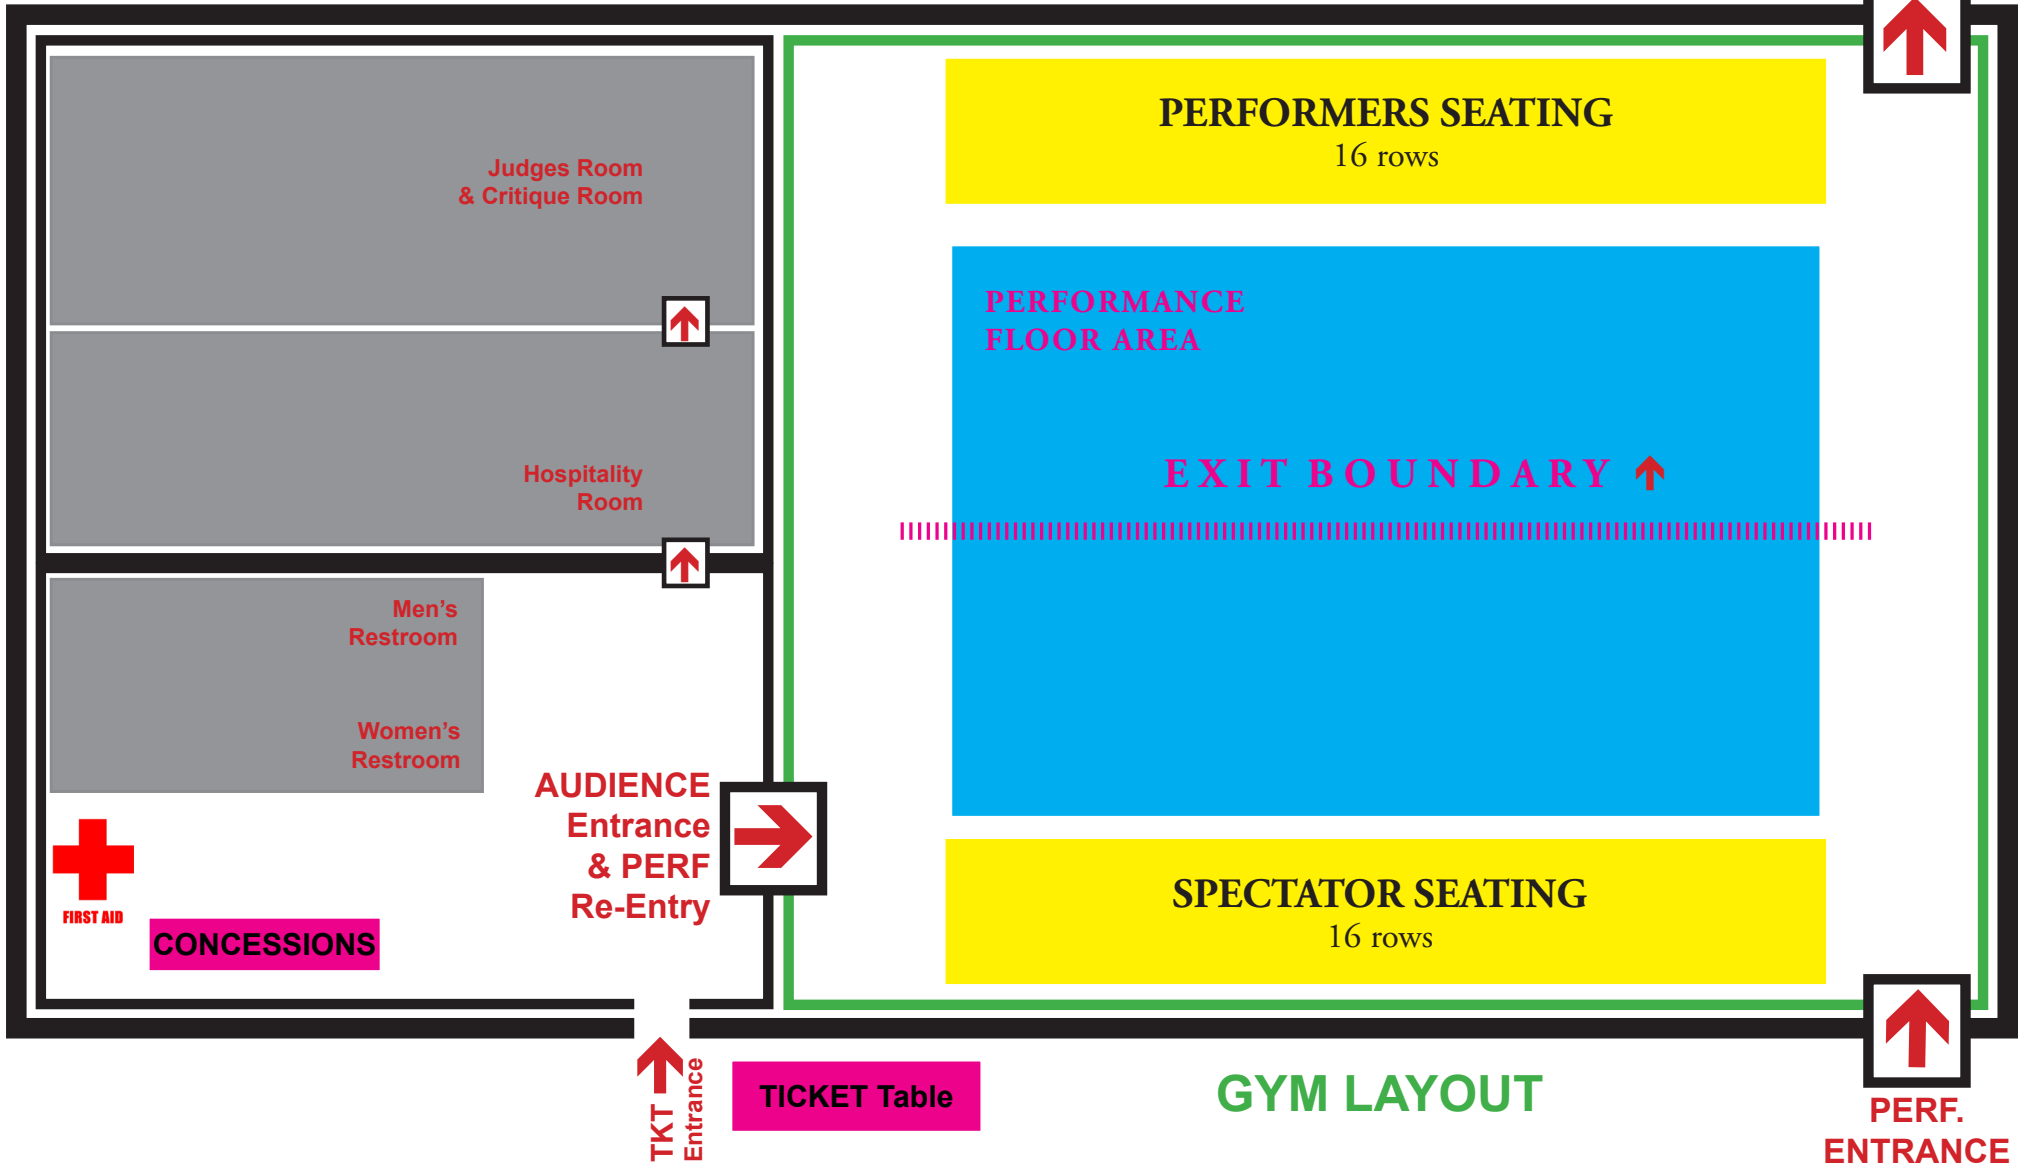

RANCHO BUENA VISTA
AT MISSION VISTA HIGH SCHOOL

AT MISSION VISTA HIGH SCHOOL
1306 MELROSE DRIVE, OCEANSIDE, CA 92057 (off the 76 highway)

Floor Folding Area

Doors Dimensions:

Height—6' 8"

Width—6' 11"

PERF. EXIT

GYM LAYOUT