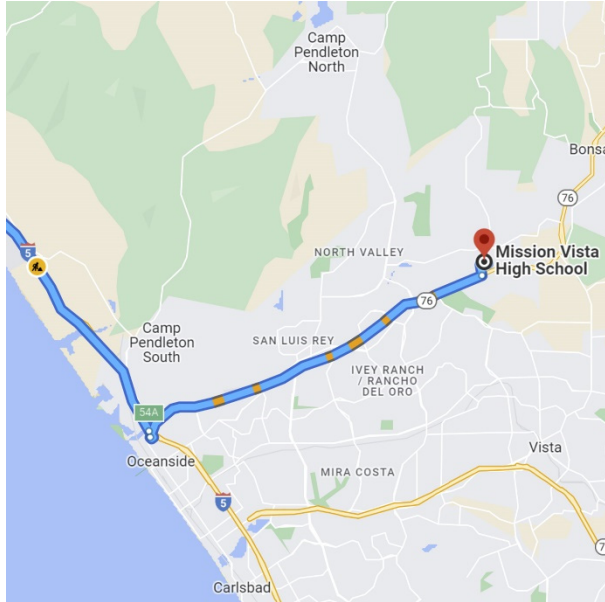

Saturday, March 16, 2024
2024 Rancho Buena Vista High School Show
@ Mission Vista High School in Oceanside, California
Winter Guard Association of Southern California (WGASC)

ITINERARY

TIME	EVENT
10:15 AM	Report (<i>In Costume, Hair and Make-Up Done</i>)
10:30 AM	Load Floor & Equipment
11:15 AM	All Drivers Meet at THHS and Check-In
11:30 AM	Depart from Trabuco Hills High School (<i>bring your own lunch</i>)
12:45 PM	Arrive at Mission Vista High School
12:50 PM	Check-in / Restroom Move Floor & Equipment to Staging
1:30 PM	Line-up
1:35 PM	Depart for warm-up
1:45 PM	Warm-Up
3:25 PM	Depart from warm-up
3:35 PM	Ready Door
3:47 PM	Performance
4:00 PM	Fold Floor Return to the gymnasium
4:45 PM	Awards
5:00 PM	Load Truck
5:30 PM	Depart from Mission Vista High School
6:45 PM	Approximate Arrival at Trabuco Hills High School
6:50 PM	Unload Equipment and Clean-Up
7:15 PM	Approximate Dismissal

Mission Vista High School 1306 Melrose Drive Oceanside, California 92057

Distance: 49.4 miles Approximate Travel Time: 1 hour 1 min

- Take I-5 Freeway South
- Take SR-76 Freeway East (Exit #54A)
- Exit / Turn left on Melrose Drive
- Turn right on Saddlebred Street
- Mission Vista High School will be on your left-hand side

Saturday, March 16, 2024
2024 Rancho Buena Vista High School Show
@ Mission Vista High School in Oceanside, California
Winter Guard Association of Southern California (WGASC)

Performance Schedule (as of 03/12/24)