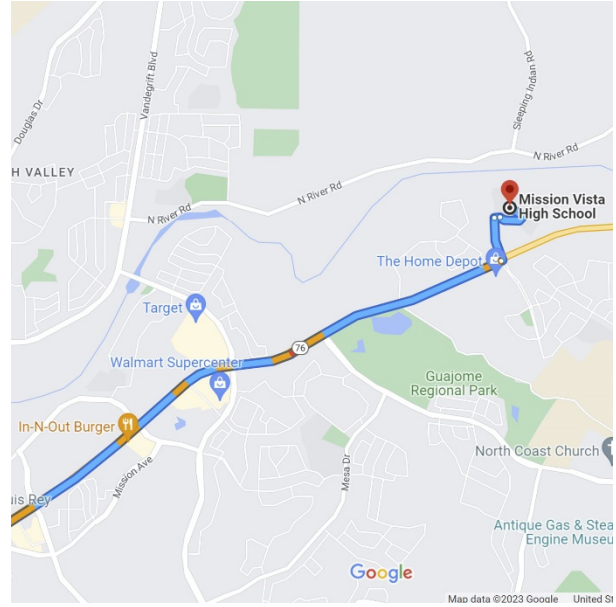

Saturday, March 16, 2024
2024 Rancho Buena Vista High School Show
@ Mission Vista High School in Oceanside, California
Winter Guard Association of Southern California (WGASC)

ITINERARY

TIME	EVENT
10:15 AM	Report (<i>In Costume, Hair and Make-Up Done</i>)
10:30 AM	Load Floor & Equipment
11:15 AM	All Drivers Meet at THHS and Check-In
11:30 AM	Depart from Trabuco Hills High School (<i>bring your own lunch</i>)
12:45 PM	Arrive at Mission Vista High School
12:50 PM	Check-in / Restroom Move Floor & Equipment to Staging
1:30 PM	Line-up
1:35 PM	Depart for warm-up
1:45 PM	Warm-Up
3:25 PM	Depart from warm-up
3:35 PM	Ready Door
3:47 PM	Performance
4:00 PM	Fold Floor Return to the gymnasium
4:45 PM	Awards
5:00 PM	Load Truck
5:30 PM	Depart from Mission Vista High School
6:45 PM	Approximate Arrival at Trabuco Hills High School
6:50 PM	Unload Equipment and Clean-Up
7:15 PM	Approximate Dismissal

REMINDERS

- All SVUSD and Music Program expectations and policies apply while traveling to/from and at the show site.

***** Please keep in mind, no schedule is sacred and always subject to change!!!**

DIRECTIONS FROM TRABUCO HILLS HIGH SCHOOL

Mission Vista High School 1306 Melrose Drive Oceanside, California 92057

Distance: 49.4 miles Approximate Travel Time: 1 hour 1 min

- Take I-5 Freeway South
- Take SR-76 Freeway East (Exit #54A)
- Exit / Turn left on Melrose Drive
- Turn right on Saddlebred Street
- Mission Vista High School will be on your left-hand side

Saturday, March 16, 2024
2024 Rancho Buena Vista High School Show
@ Mission Vista High School in Oceanside, California
Winter Guard Association of Southern California (WGASC)

Performance Schedule (as of 03/12/24)