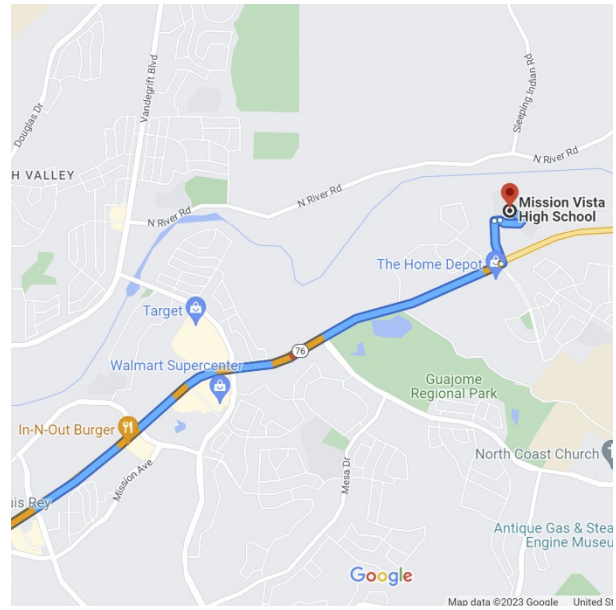

## **DIRECTIONS FROM TRABUCO HILLS HIGH SCHOOL**

### **Mission Vista High School 1306 Melrose Drive Oceanside, California 92057**

Distance: 49.4 miles Approximate Travel Time: 1 hour 1 min

- Take I-5 Freeway South
- Take SR-76 Freeway East (Exit #54A)
- Exit / Turn left on Melrose Drive
- Turn right on Saddlebred Street
- Mission Vista High School will be on your left-hand side