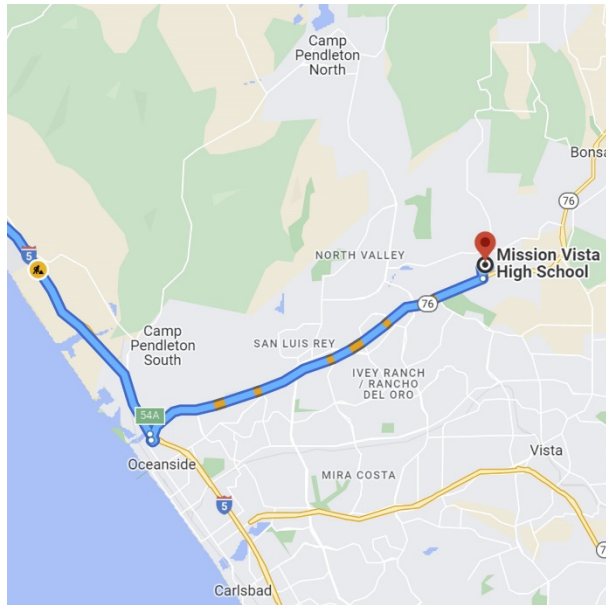

## **DIRECTIONS FROM TRABUCO HILLS HIGH SCHOOL**

### **Mission Vista High School 1306 Melrose Drive Oceanside, California 92057**

Distance: 49.4 miles Approximate Travel Time: 1 hour 1 min

- Take I-5 Freeway South
- Take SR-76 Freeway East (Exit #54A)
- Exit / Turn left on Melrose Drive
- Turn right on Saddlebred Street
- Mission Vista High School will be on your left-hand side