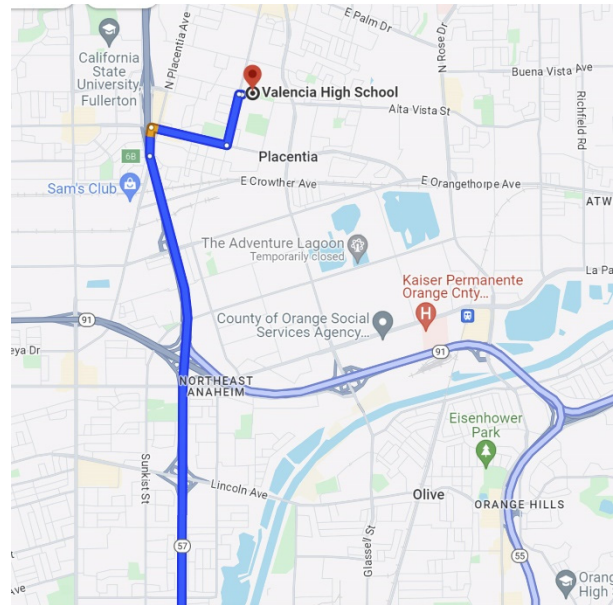

Saturday, February 24, 2024
2024 Valencia High School Show
@ Valencia High School in Placentia, California
Winter Guard Association of Southern California (WGASC)

ITINERARY

TIME	EVENT
10:30 AM	Report
11:00 AM	Rehearsal Begins
2:00 PM	Rehearsal Ends
2:15 PM	Load Floor & Equipment
2:45 PM	Lunch (<i>bring your own lunch</i>) Get Dressed in Costume, Hair & Make-Up
4:00 PM	Load Bus
4:15 PM	Depart from Trabuco Hills High School
5:00 PM	Arrive at Valencia High School
5:05 PM	Check-in / Restroom
5:15 PM	Dinner (<i>bring your own dinner</i>) Move Floor & Equipment to Staging
5:45 PM	Line-up
5:50 PM	Depart for warm-up
6:00 PM	Warm-Up
7:35 PM	Depart from warm-up
7:45 PM	Ready Door
7:54 PM	Performance Fold Floor Return to the gymnasium
8:35 PM	Awards Load Truck
9:30 PM	Depart from Valencia High School
10:15 PM	Approximate Arrival at Trabuco Hills High School
10:20 PM	Unload Equipment and Clean-Up
10:45 PM	Approximate Dismissal

REMINDERS

- All SVUSD and Music Program expectations and policies apply while traveling to/from and at the show site.

***** Please keep in mind, no schedule is sacred and always subject to change!!!**

DIRECTIONS FROM TRABUCO HILLS HIGH SCHOOL

**Valencia High School
500 Bradford Avenue
Placentia, CA 92870**

Total Distance: 27.7 miles, Total Travel Time: 32 mins

- Take I-5 Freeway North
- Take SR-57 Freeway North
- Exit Chapman Avenue (Exit 6B) and turn right onto Chapman Avenue
- Turn left on Bradford Avenue
- Valencia High School will be on your right-hand side