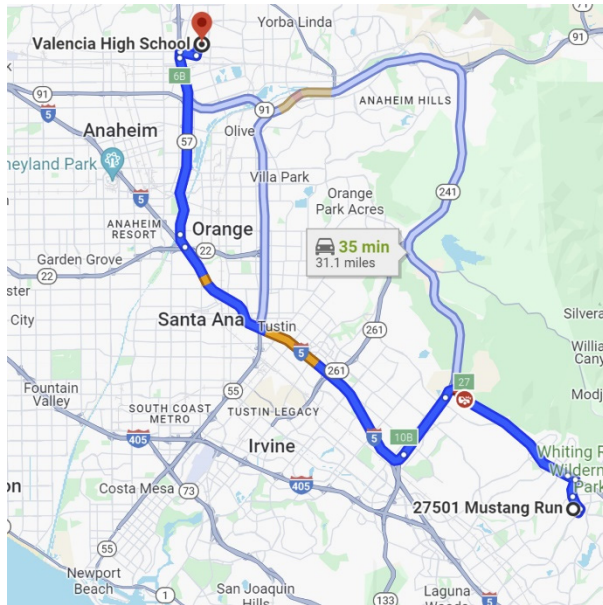

Saturday, February 24, 2024
2024 Valencia High School Show
@ Valencia High School in Placentia, California
Winter Guard Association of Southern California (WGASC)

ITINERARY

TIME	EVENT
10:30 AM	Report
11:00 AM	Rehearsal Begins
2:00 PM	Rehearsal Ends
2:15 PM	Load Floor & Equipment
2:45 PM	Lunch (<i>bring your own lunch</i>) Get Dressed in Costume, Hair & Make-Up
4:00 PM	Load Bus
4:15 PM	Depart from Trabuco Hills High School
5:00 PM	Arrive at Valencia High School
5:05 PM	Check-in / Restroom
5:15 PM	Dinner (<i>bring your own dinner</i>) Move Floor & Equipment to Staging
5:45 PM	Line-up
5:50 PM	Depart for warm-up
6:00 PM	Warm-Up
7:35 PM	Depart from warm-up
7:45 PM	Ready Door
7:54 PM	Performance Fold Floor Return to the gymnasium
8:35 PM	Awards Load Truck
9:30 PM	Depart from Valencia High School
10:15 PM	Approximate Arrival at Trabuco Hills High School
10:20 PM	Unload Equipment and Clean-Up
10:45 PM	Approximate Dismissal

REMINDERS

- All SVUSD and Music Program expectations and policies apply while traveling to/from and at the show site.

***** Please keep in mind, no schedule is sacred and always subject to change!!!**

DIRECTIONS FROM TRABUCO HILLS HIGH SCHOOL

**Valencia High School
500 Bradford Avenue
Placentia, CA 92870**

Total Distance: 27.7 miles, Total Travel Time: 32 mins

- Take I-5 Freeway North
- Take SR-57 Freeway North
- Exit Chapman Avenue (Exit 6B) and turn right onto Chapman Avenue
- Turn left on Bradford Avenue
- Valencia High School will be on your right-hand side