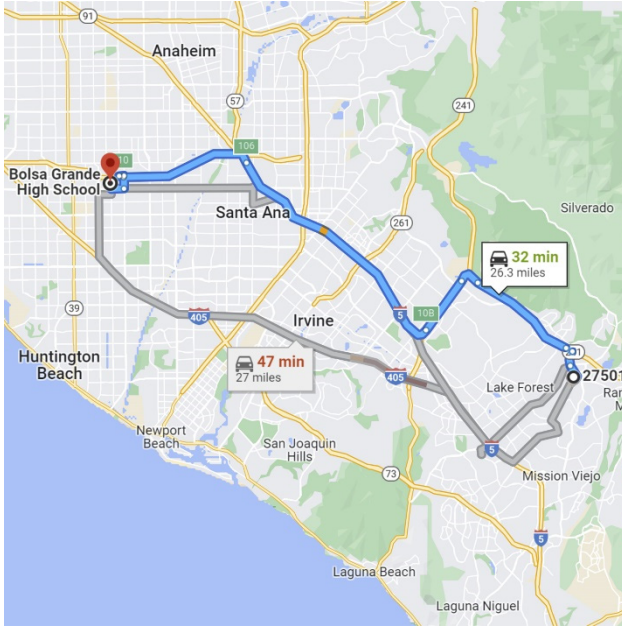

DIRECTIONS FROM TRABUCO HILLS HIGH SCHOOL

Bolsa Grande High School
9401 Westminister Boulevard
Garden Grove, California 92844

Distance: 30.1 miles Approximate Travel Time: 35 mins

- Take I-5 Freeway North
- Take SR-22 Freeway West (Exit #106)
- Exit Brookhurst Street (Exit #10) and turn right onto Trask Avenue
- Turn right Brookhurst Street
- Turn right on Westminister Avenue
- Bolsa Grande High School will be on your right-hand side