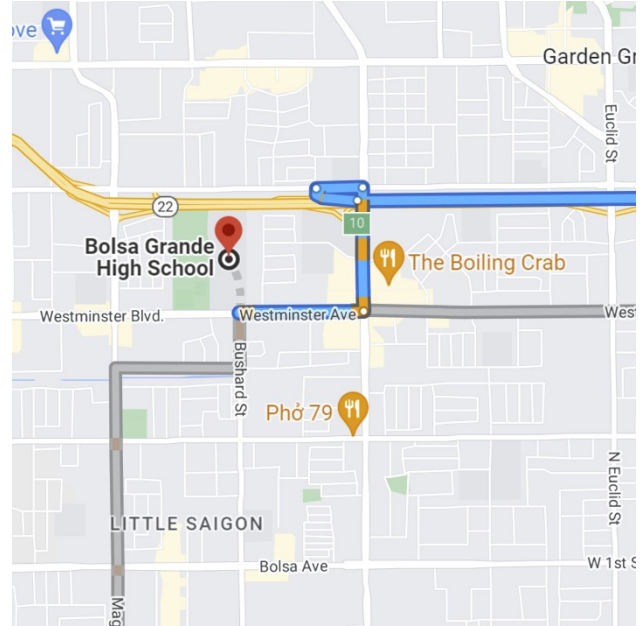

DIRECTIONS FROM TRABUCO HILLS HIGH SCHOOL

Bolsa Grande High School
9401 Westminister Boulevard
Garden Grove, California 92844

Distance: 30.1 miles Approximate Travel Time: 35 mins

- Take I-5 Freeway North
- Take SR-22 Freeway West (Exit #106)
- Exit Brookhurst Street (Exit #10) and turn right onto Trask Avenue
- Turn right Brookhurst Street
- Turn right on Westminister Avenue
- Bolsa Grande High School will be on your right-hand side