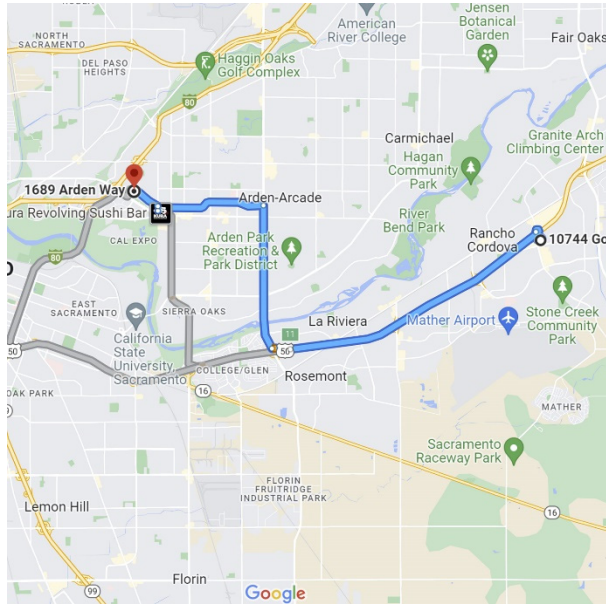

DIRECTIONS FROM TRABUCO HILLS HIGH SCHOOL

John's Incredible Pizza
7095 North Cedar Avenue
Fresno, California 93720

Distance: 278 miles Approximate Travel Time: 4 hours 32 mins

- Take I-5 Freeway North
- Drive...Drive...Drive... (for 124 miles)
- Take SR-99 Freeway North
- Drive...Drive...Drive... (for 131 miles)
- Take SR-41 Freeway North (exit 131)
- Exit Herndon Avenue (exit 134) and turn right
- Turn left on Cedar Avenue
- John's Incredible Pizza will be on your left-hand side

- Travel north on School Road
- Turn right on Britton Way
- Turn left on Arnold Way
- Turn right on Mather Boulevard
- Turn right on Whitehead Street
- Continue on Mather Field Road
- Take US-50 Freeway West
- Exit 26th Street (exit 6A)
- Merge onto W Street
- Turn left on 21st Street
- 21st Street turns into Freeport Boulevard
- Turn left on 12th Avenue
- Turn right on 23rd Street
- Charles C. Hughes Stadium will be on your right-hand side

DIRECTIONS FROM SACRAMENTO CITY COLLEGE

Hyatt Place Sacramento/Rancho Cordova

10744 Gold Center Drive

Rancho Cordova, California 95670

Distance: 13.1 miles Approximate Travel Time: 20 mins

- Travel east on Sutterville Road
- Take SR-99 Freeway North (exit 298A)
- Take US-50 Freeway East (exit 17)
- Exit Zinfandel Drive (exit 17) and keep left at the fork
- Continue on Gold Center Drive
- Hyatt Place Sacramento / Rancho Cordova will be on your right-hand side

DIRECTIONS FROM HYATT PLACE SACRAMENTO/RANCHO CORDOVA

Arden Fair
1689 Arden Way
Sacramento, California 95815
Distance: 11.7 miles Approximate Travel Time: 19 mins

- Travel north on Zinfandel Drive
- Take US-50 Freeway West
- Exit Watt Avenue (exit 11) and turn right onto Watt Avenue
- Turn left onto Alta Arden Expressway
- Turn right onto Ethan Way
- Turn left at Elmore Way
- Arden Fair will be on your left-hand side