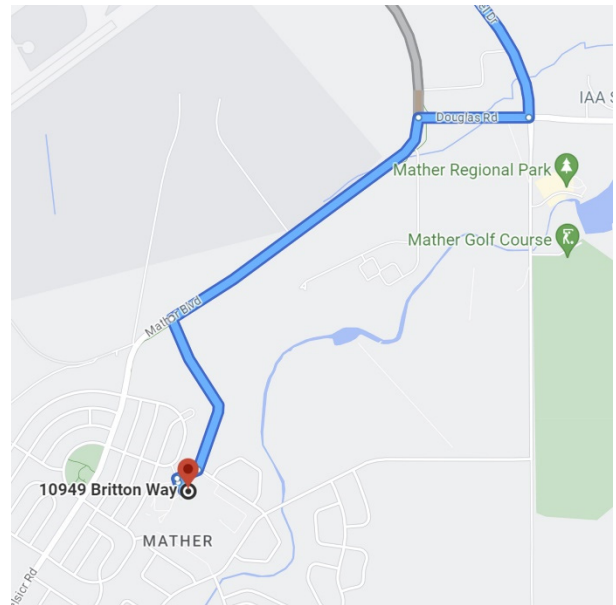

DIRECTIONS FROM TRABUCO HILLS HIGH SCHOOL

John's Incredible Pizza
7095 North Cedar Avenue
Fresno, California 93720

Distance: 278 miles Approximate Travel Time: 4 hours 32 mins

- Take I-5 Freeway North
- Drive...Drive...Drive... (for 124 miles)
- Take SR-99 Freeway North
- Drive...Drive...Drive... (for 131 miles)
- Take SR-41 Freeway North (exit 131)
- Exit Herndon Avenue (exit 134) and turn right
- Turn left on Cedar Avenue
- John's Incredible Pizza will be on your left-hand side

DIRECTIONS FROM JOHN'S INCREDIBLE PIZZA

Hyatt Place Sacramento/Rancho Cordova
10744 Gold Center Drive
Rancho Cordova, California 95670

Distance: 176 miles Approximate Travel Time: 2 hours 50 mins

- Take Herdon Avenue and travel west
- Take SR-99 Freeway North
- Drive...Drive...Drive... (for 155 miles)
- Take US-50 Freeway East (exit 298A) towards South Lake Tahoe
- Exit Zinfandel Drive (exit 17) and keep left at the fork
- Continue on Gold Center Drive
- Hyatt Place Sacramento / Rancho Cordova will be on your right-hand side

DIRECTIONS FROM HYATT PLACE SACRAMENTO/RANCHO CORDOVA

Independence Community Park 10949 Britton Way Mather, California 95655

Distance: 4.7 miles Approximate Travel Time: 10 mins

- Take east on Gold Center Drive
- Turn right on Prospect Park Drive
- Turn right on White Rock Road
- Turn left on Zinfandel Drive
- Turn right on Douglas Road
- Turn left on Mather Boulevard
- Turn left on Arnold Way
- Turn right on Britton Way
- Independence Community Park will be on your left-hand side

DIRECTIONS FROM INDEPENDENCE COMMUNITY PARK

**Charles C. Hughes Stadium
Sacramento City College
3835 Freeport Boulevard
Sacramento, California 95822**

Distance: 16.4 miles Approximate Travel Time: 24 mins