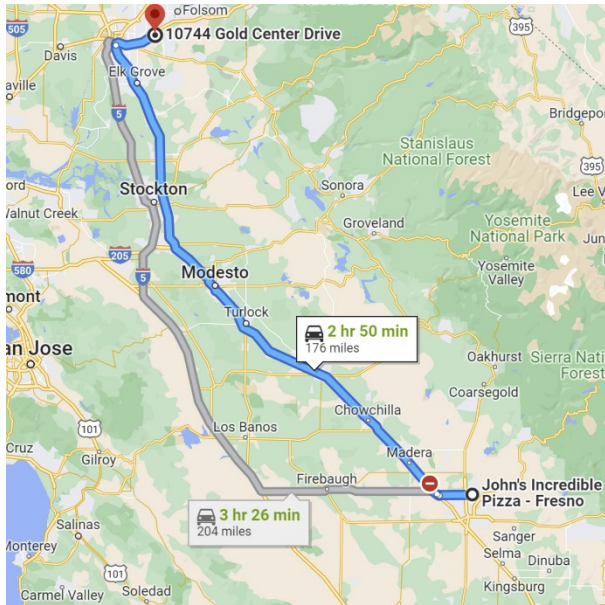

DIRECTIONS FROM TRABUCO HILLS HIGH SCHOOL

John's Incredible Pizza
7095 North Cedar Avenue
Fresno, California 93720

Distance: 278 miles Approximate Travel Time: 4 hours 32 mins

- Take I-5 Freeway North
- Drive...Drive...Drive... (for 124 miles)
- Take SR-99 Freeway North
- Drive...Drive...Drive... (for 131 miles)
- Take SR-41 Freeway North (exit 131)
- Exit Herndon Avenue (exit 134) and turn right
- Turn left on Cedar Avenue
- John's Incredible Pizza will be on your left-hand side

DIRECTIONS FROM JOHN'S INCREDIBLE PIZZA

Hyatt Place Sacramento/Rancho Cordova
10744 Gold Center Drive
Rancho Cordova, California 95670

Distance: 176 miles Approximate Travel Time: 2 hours 50 mins

- Take Herdon Avenue and travel west
- Take SR-99 Freeway North
- Drive...Drive...Drive... (for 155 miles)
- Take US-50 Freeway East (exit 298A) towards South Lake Tahoe
- Exit Zinfandel Drive (exit 17) and keep left at the fork
- Continue on Gold Center Drive
- Hyatt Place Sacramento / Rancho Cordova will be on your right-hand side

DIRECTIONS FROM HYATT PLACE SACRAMENTO/RANCHO CORDOVA

Independence Community Park 10949 Britton Way Mather, California 95655

Distance: 4.7 miles Approximate Travel Time: 10 mins

- Take east on Gold Center Drive
- Turn right on Prospect Park Drive
- Turn right on White Rock Road
- Turn left on Zinfandel Drive
- Turn right on Douglas Road
- Turn left on Mather Boulevard
- Turn left on Arnold Way
- Turn right on Britton Way
- Independence Community Park will be on your left-hand side

- Travel north on School Road
- Turn right on Britton Way
- Turn left on Arnold Way
- Turn right on Mather Boulevard
- Turn right on Whitehead Street
- Continue on Mather Field Road
- Take US-50 Freeway West
- Exit 26th Street (exit 6A)
- Merge onto W Street
- Turn left on 21st Street
- 21st Street turns into Freeport Boulevard
- Turn left on 12th Avenue
- Turn right on 23rd Street
- Charles C. Hughes Stadium will be on your right-hand side