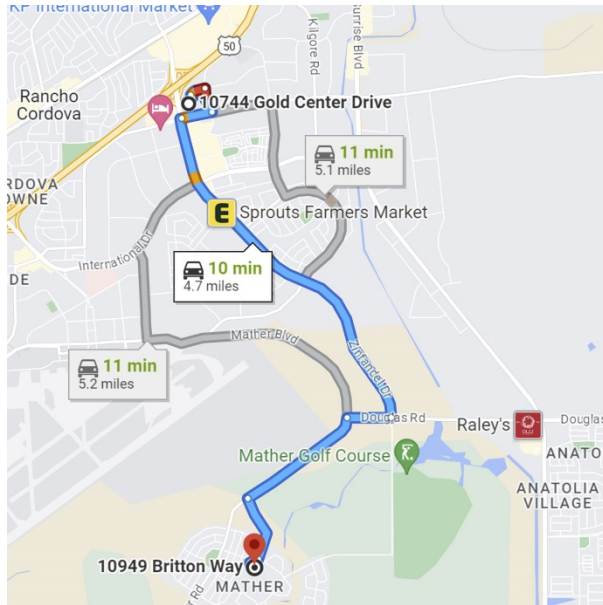

DIRECTIONS FROM TRABUCO HILLS HIGH SCHOOL

John's Incredible Pizza
7095 North Cedar Avenue
Fresno, California 93720

Distance: 278 miles Approximate Travel Time: 4 hours 32 mins

- Take I-5 Freeway North
- Drive...Drive...Drive... (for 124 miles)
- Take SR-99 Freeway North
- Drive...Drive...Drive... (for 131 miles)
- Take SR-41 Freeway North (exit 131)
- Exit Herndon Avenue (exit 134) and turn right
- Turn left on Cedar Avenue
- John's Incredible Pizza will be on your left-hand side

DIRECTIONS FROM JOHN'S INCREDIBLE PIZZA

Hyatt Place Sacramento/Rancho Cordova
10744 Gold Center Drive
Rancho Cordova, California 95670

Distance: 176 miles Approximate Travel Time: 2 hours 50 mins

- Take Herdon Avenue and travel west
- Take SR-99 Freeway North
- Drive...Drive...Drive... (for 155 miles)
- Take US-50 Freeway East (exit 298A) towards South Lake Tahoe
- Exit Zinfandel Drive (exit 17) and keep left at the fork
- Continue on Gold Center Drive
- Hyatt Place Sacramento / Rancho Cordova will be on your right-hand side

DIRECTIONS FROM HYATT PLACE SACRAMENTO/RANCHO CORDOVA

Independence Community Park 10949 Britton Way Mather, California 95655

Distance: 4.7 miles Approximate Travel Time: 10 mins

- Take east on Gold Center Drive
- Turn right on Prospect Park Drive
- Turn right on White Rock Road
- Turn left on Zinfandel Drive
- Turn right on Douglas Road
- Turn left on Mather Boulevard
- Turn left on Arnold Way
- Turn right on Britton Way
- Independence Community Park will be on your left-hand side

- Travel north on School Road
- Turn right on Britton Way
- Turn left on Arnold Way
- Turn right on Mather Boulevard
- Turn right on Whitehead Street
- Continue on Mather Field Road
- Take US-50 Freeway West
- Exit 26th Street (exit 6A)
- Merge onto W Street
- Turn left on 21st Street
- 21st Street turns into Freeport Boulevard
- Turn left on 12th Avenue
- Turn right on 23rd Street
- Charles C. Hughes Stadium will be on your right-hand side