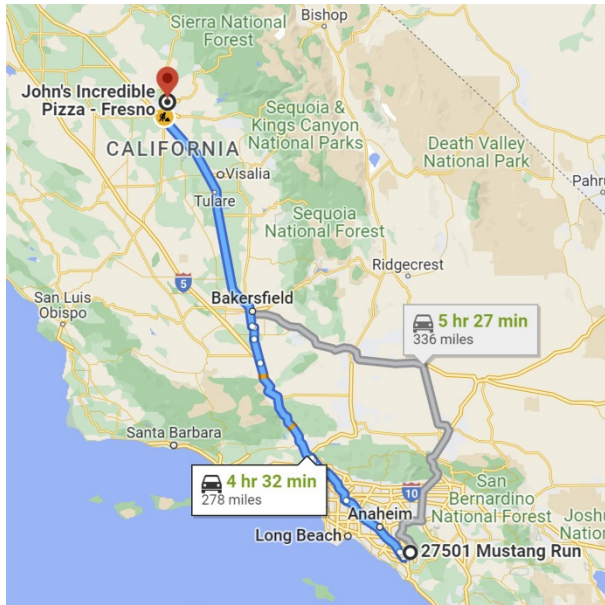

DIRECTIONS FROM TRABUCO HILLS HIGH SCHOOL

John's Incredible Pizza
7095 North Cedar Avenue
Fresno, California 93720

Distance: 278 miles Approximate Travel Time: 4 hours 32 mins

- Take I-5 Freeway North
- Drive...Drive...Drive... (for 124 miles)
- Take SR-99 Freeway North
- Drive...Drive...Drive... (for 131 miles)
- Take SR-41 Freeway North (exit 131)
- Exit Herndon Avenue (exit 134) and turn right
- Turn left on Cedar Avenue
- John's Incredible Pizza will be on your left-hand side

DIRECTIONS FROM JOHN'S INCREDIBLE PIZZA

Hyatt Place Sacramento/Rancho Cordova
10744 Gold Center Drive
Rancho Cordova, California 95670

Distance: 176 miles Approximate Travel Time: 2 hours 50 mins

- Take Herdon Avenue and travel west
- Take SR-99 Freeway North
- Drive...Drive...Drive... (for 155 miles)
- Take US-50 Freeway East (exit 298A) towards South Lake Tahoe
- Exit Zinfandel Drive (exit 17) and keep left at the fork
- Continue on Gold Center Drive
- Hyatt Place Sacramento / Rancho Cordova will be on your right-hand side

DIRECTIONS FROM HYATT PLACE SACRAMENTO/RANCHO CORDOVA

Independence Community Park 10949 Britton Way Mather, California 95655

Distance: 4.7 miles Approximate Travel Time: 10 mins

- Take east on Gold Center Drive
- Turn right on Prospect Park Drive
- Turn right on White Rock Road
- Turn left on Zinfandel Drive
- Turn right on Douglas Road
- Turn left on Mather Boulevard
- Turn left on Arnold Way
- Turn right on Britton Way
- Independence Community Park will be on your left-hand side

- Travel north on School Road
- Turn right on Britton Way
- Turn left on Arnold Way
- Turn right on Mather Boulevard
- Turn right on Whitehead Street
- Continue on Mather Field Road
- Take US-50 Freeway West
- Exit 26th Street (exit 6A)
- Merge onto W Street
- Turn left on 21st Street
- 21st Street turns into Freeport Boulevard
- Turn left on 12th Avenue
- Turn right on 23rd Street
- Charles C. Hughes Stadium will be on your right-hand side