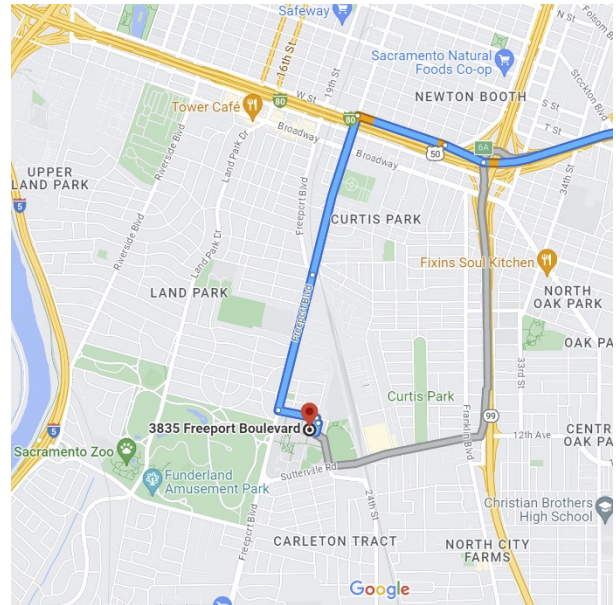

DIRECTIONS FROM JOHN'S INCREDIBLE PIZZA

Hyatt Place Sacramento/Rancho Cordova
10744 Gold Center Drive
Rancho Cordova, California 95670

Distance: 176 miles Approximate Travel Time: 2 hours 50 mins

- Take Herdon Avenue and travel west
- Take SR-99 Freeway North
- Drive...Drive...Drive... (for 155 miles)
- Take US-50 Freeway East (exit 298A) towards South Lake Tahoe
- Exit Zinfandel Drive (exit 17) and keep left at the fork
- Continue on Gold Center Drive
- Hyatt Place Sacramento / Rancho Cordova will be on your right-hand side

DIRECTIONS FROM HYATT PLACE SACRAMENTO/RANCHO CORDOVA

Independence Community Park 10949 Britton Way Mather, California 95655

Distance: 4.7 miles Approximate Travel Time: 10 mins

- Take east on Gold Center Drive
- Turn right on Prospect Park Drive
- Turn right on White Rock Road
- Turn left on Zinfandel Drive
- Turn right on Douglas Road
- Turn left on Mather Boulevard
- Turn left on Arnold Way
- Turn right on Britton Way
- Independence Community Park will be on your left-hand side

DIRECTIONS FROM INDEPENDENCE COMMUNITY PARK

**Charles C. Hughes Stadium
Sacramento City College
3835 Freeport Boulevard
Sacramento, California 95822**

Distance: 16.4 miles Approximate Travel Time: 24 mins

- Travel north on School Road
- Turn right on Britton Way
- Turn left on Arnold Way
- Turn right on Mather Boulevard
- Turn right on Whitehead Street
- Continue on Mather Field Road
- Take US-50 Freeway West
- Exit 26th Street (exit 6A)
- Merge onto W Street
- Turn left on 21st Street
- 21st Street turns into Freeport Boulevard
- Turn left on 12th Avenue
- Turn right on 23rd Street
- Charles C. Hughes Stadium will be on your right-hand side