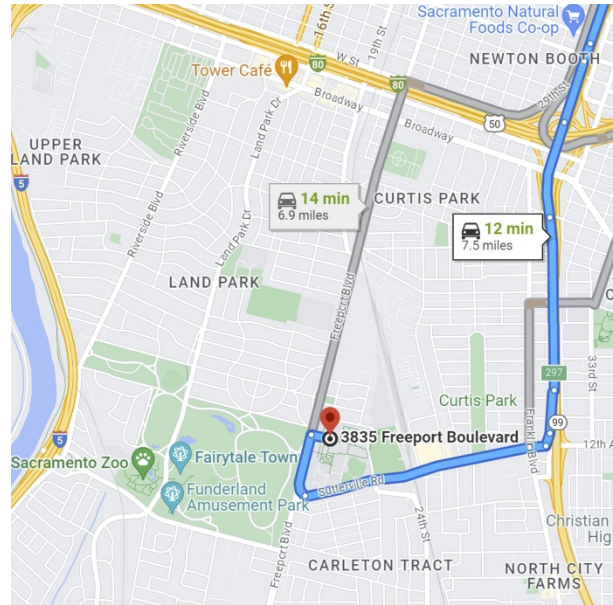

DIRECTIONS FROM ARDEN FAIR

**Charles C. Hughes Stadium
Sacramento City College
3835 Freeport Boulevard
Sacramento, California 95822**

Distance: 6.7 miles Approximate Travel Time: 10 mins

- Travel west on Arden Way
- Take I-80 Freeway West
- Continue on SR-51 Freeway South / I-80 Freeway West
- Continue Elvas Freeway
- Take SR-99 Freeway South
- Exit 12th Avenue (exit 297) and turn right onto Sutterville Road
- Turn right on Panther Parkway
- Charles C. Hughes Stadium will be on your right-hand side