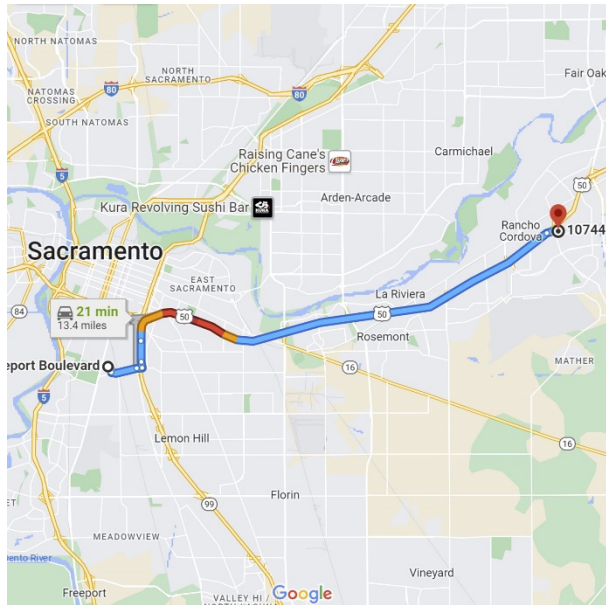

DIRECTIONS FROM SACRAMENTO CITY COLLEGE

Hyatt Place Sacramento/Rancho Cordova

10744 Gold Center Drive

Rancho Cordova, California 95670

Distance: 13.1 miles Approximate Travel Time: 20 mins

- Travel east on Sutterville Road
- Take SR-99 Freeway North (exit 298A)
- Take US-50 Freeway East (exit 17)
- Exit Zinfandel Drive (exit 17) and keep left at the fork
- Continue on Gold Center Drive
- Hyatt Place Sacramento / Rancho Cordova will be on your right-hand side