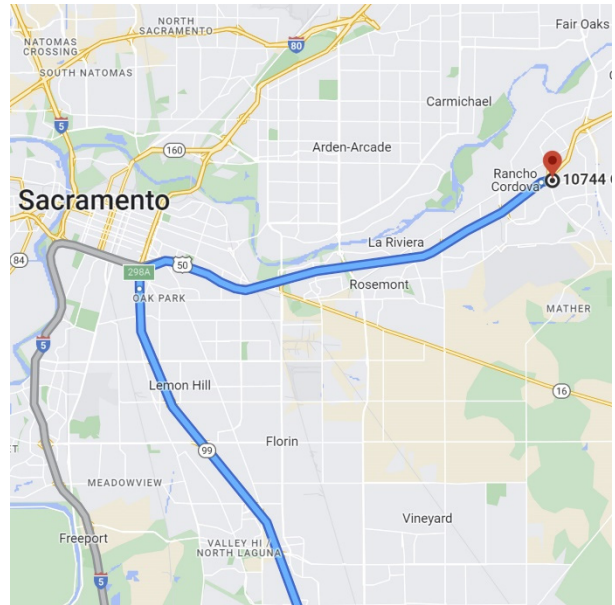

DIRECTIONS FROM TRABUCO HILLS HIGH SCHOOL

John's Incredible Pizza
7095 North Cedar Avenue
Fresno, California 93720

Distance: 278 miles Approximate Travel Time: 4 hours 32 mins

- Take I-5 Freeway North
- Drive...Drive...Drive... (for 124 miles)
- Take SR-99 Freeway North
- Drive...Drive...Drive... (for 131 miles)
- Take SR-41 Freeway North (exit 131)
- Exit Herndon Avenue (exit 134) and turn right
- Turn left on Cedar Avenue
- John's Incredible Pizza will be on your left-hand side

DIRECTIONS FROM JOHN'S INCREDIBLE PIZZA

Hyatt Place Sacramento/Rancho Cordova
10744 Gold Center Drive
Rancho Cordova, California 95670

Distance: 176 miles Approximate Travel Time: 2 hours 50 mins

- Take Herdon Avenue and travel west
- Take SR-99 Freeway North
- Drive...Drive...Drive... (for 155 miles)
- Take US-50 Freeway East (exit 298A) towards South Lake Tahoe
- Exit Zinfandel Drive (exit 17) and keep left at the fork
- Continue on Gold Center Drive
- Hyatt Place Sacramento / Rancho Cordova will be on your right-hand side

DIRECTIONS FROM HYATT PLACE SACRAMENTO/RANCHO CORDOVA

Independence Community Park 10949 Britton Way Mather, California 95655

Distance: 4.7 miles Approximate Travel Time: 10 mins

- Take east on Gold Center Drive
- Turn right on Prospect Park Drive
- Turn right on White Rock Road
- Turn left on Zinfandel Drive
- Turn right on Douglas Road
- Turn left on Mather Boulevard
- Turn left on Arnold Way
- Turn right on Britton Way
- Independence Community Park will be on your left-hand side

- Travel north on School Road
- Turn right on Britton Way
- Turn left on Arnold Way
- Turn right on Mather Boulevard
- Turn right on Whitehead Street
- Continue on Mather Field Road
- Take US-50 Freeway West
- Exit 26th Street (exit 6A)
- Merge onto W Street
- Turn left on 21st Street
- 21st Street turns into Freeport Boulevard
- Turn left on 12th Avenue
- Turn right on 23rd Street
- Charles C. Hughes Stadium will be on your right-hand side