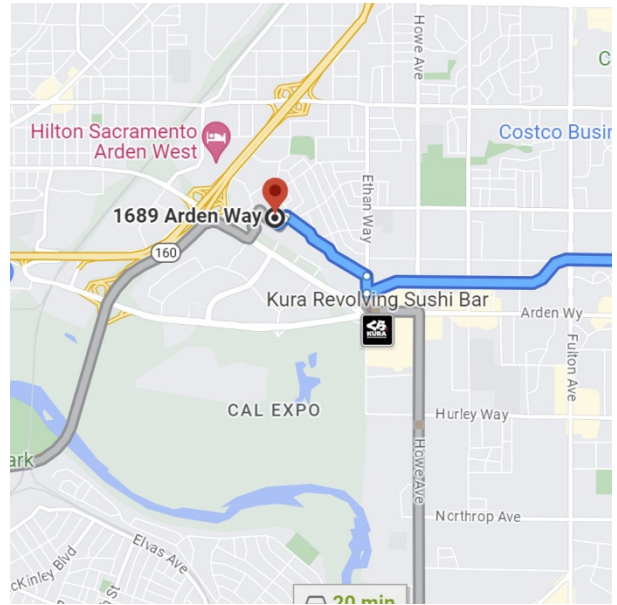

DIRECTIONS FROM TRABUCO HILLS HIGH SCHOOL

John's Incredible Pizza
7095 North Cedar Avenue
Fresno, California 93720

Distance: 278 miles Approximate Travel Time: 4 hours 32 mins

- Take I-5 Freeway North
- Drive...Drive...Drive... (for 124 miles)
- Take SR-99 Freeway North
- Drive...Drive...Drive... (for 131 miles)
- Take SR-41 Freeway North (exit 131)
- Exit Herndon Avenue (exit 134) and turn right
- Turn left on Cedar Avenue
- John's Incredible Pizza will be on your left-hand side

DIRECTIONS FROM HYATT PLACE SACRAMENTO/RANCHO CORDOVA

Independence Community Park 10949 Britton Way Mather, California 95655

Distance: 4.7 miles Approximate Travel Time: 10 mins

- Take east on Gold Center Drive
- Turn right on Prospect Park Drive
- Turn right on White Rock Road
- Turn left on Zinfandel Drive
- Turn right on Douglas Road
- Turn left on Mather Boulevard
- Turn left on Arnold Way
- Turn right on Britton Way
- Independence Community Park will be on your left-hand side

- Travel north on School Road
- Turn right on Britton Way
- Turn left on Arnold Way
- Turn right on Mather Boulevard
- Turn right on Whitehead Street
- Continue on Mather Field Road
- Take US-50 Freeway West
- Exit 26th Street (exit 6A)
- Merge onto W Street
- Turn left on 21st Street
- 21st Street turns into Freeport Boulevard
- Turn left on 12th Avenue
- Turn right on 23rd Street
- Charles C. Hughes Stadium will be on your right-hand side

DIRECTIONS FROM HYATT PLACE SACRAMENTO/RANCHO CORDOVA

Arden Fair
1689 Arden Way
Sacramento, California 95815
Distance: 11.7 miles Approximate Travel Time: 19 mins

- Travel north on Zinfandel Drive
- Take US-50 Freeway West
- Exit Watt Avenue (exit 11) and turn right onto Watt Avenue
- Turn left onto Alta Arden Expressway
- Turn right onto Ethan Way
- Turn left at Elmore Way
- Arden Fair will be on your left-hand side