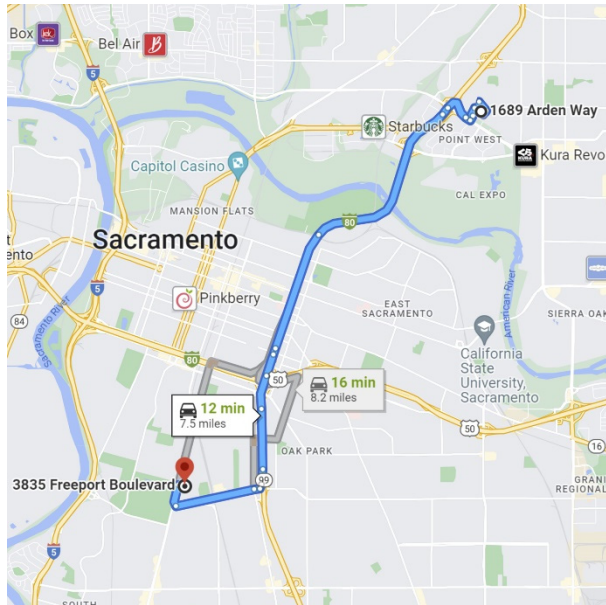

DIRECTIONS FROM ARDEN FAIR

**Charles C. Hughes Stadium
Sacramento City College
3835 Freeport Boulevard
Sacramento, California 95822**

Distance: 6.7 miles Approximate Travel Time: 10 mins

- Travel west on Arden Way
- Take I-80 Freeway West
- Continue on SR-51 Freeway South / I-80 Freeway West
- Continue Elvas Freeway
- Take SR-99 Freeway South
- Exit 12th Avenue (exit 297) and turn right onto Sutterville Road
- Turn right on Panther Parkway
- Charles C. Hughes Stadium will be on your right-hand side