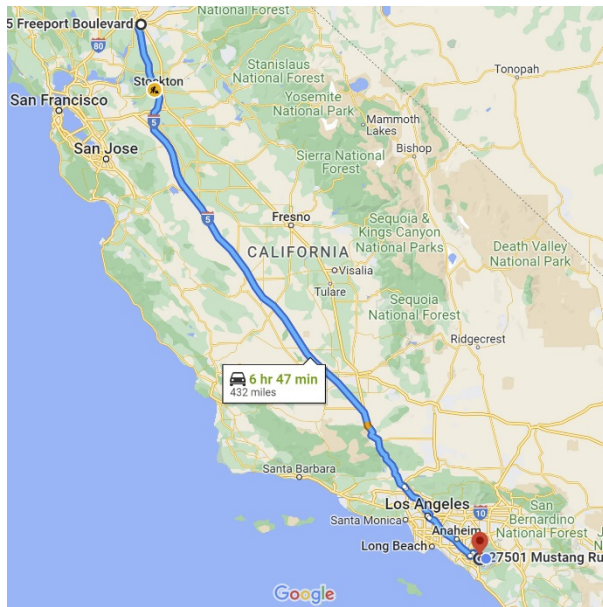

DIRECTIONS FROM TRABUCO HILLS HIGH SCHOOL

John's Incredible Pizza
7095 North Cedar Avenue
Fresno, California 93720

Distance: 278 miles Approximate Travel Time: 4 hours 32 mins

- Take I-5 Freeway North
- Drive...Drive...Drive... (for 124 miles)
- Take SR-99 Freeway North
- Drive...Drive...Drive... (for 131 miles)
- Take SR-41 Freeway North (exit 131)
- Exit Herndon Avenue (exit 134) and turn right
- Turn left on Cedar Avenue
- John's Incredible Pizza will be on your left-hand side

- Travel north on School Road
- Turn right on Britton Way
- Turn left on Arnold Way
- Turn right on Mather Boulevard
- Turn right on Whitehead Street
- Continue on Mather Field Road
- Take US-50 Freeway West
- Exit 26th Street (exit 6A)
- Merge onto W Street
- Turn left on 21st Street
- 21st Street turns into Freeport Boulevard
- Turn left on 12th Avenue
- Turn right on 23rd Street
- Charles C. Hughes Stadium will be on your right-hand side

DIRECTIONS FROM ARDEN FAIR

**Charles C. Hughes Stadium
Sacramento City College
3835 Freeport Boulevard
Sacramento, California 95822**

Distance: 6.7 miles Approximate Travel Time: 10 mins

- Travel west on Arden Way
- Take I-80 Freeway West
- Continue on SR-51 Freeway South / I-80 Freeway West
- Continue Elvas Freeway
- Take SR-99 Freeway South
- Exit 12th Avenue (exit 297) and turn right onto Sutterville Road
- Turn right on Panther Parkway
- Charles C. Hughes Stadium will be on your right-hand side

DIRECTIONS FROM SACRAMENTO CITY COLLEGE

Trabuco Hills High School
27501 Mustang Run
Mission Viejo, California 92691

Distance: 432 miles Approximate Travel Time: 6 hours 47 mins

- Travel west on Sutterville Road
- Turn left on Freeport Boulevard
- Turn right on Sutterville Road
- Take I-5 Freeway South
- Drive...Drive...Drive...For 419 miles
- Exit El Toro Road
- Turn left on Avenida de la Carlota
- Turn left on Los Alisos Boulevard
- Turn left on Mustang Run
- Trabuco Hills High School will be on your right-hand side