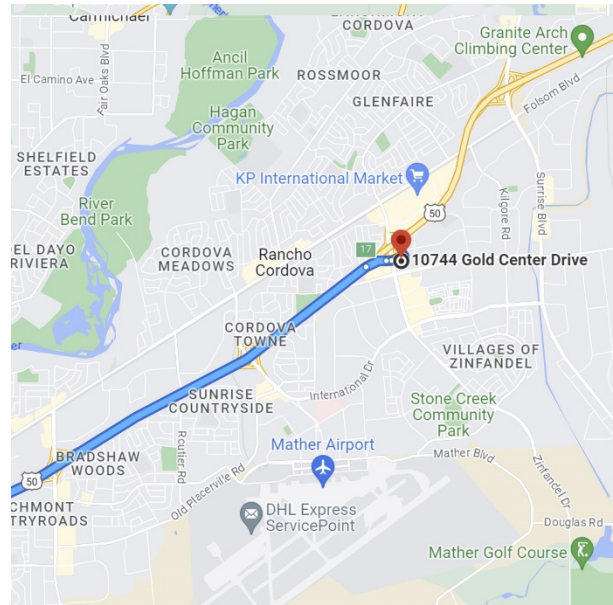

DIRECTIONS FROM SACRAMENTO CITY COLLEGE

Hyatt Place Sacramento/Rancho Cordova

10744 Gold Center Drive

Rancho Cordova, California 95670

Distance: 13.1 miles Approximate Travel Time: 20 mins

- Travel east on Sutterville Road
- Take SR-99 Freeway North (exit 298A)
- Take US-50 Freeway East (exit 17)
- Exit Zinfandel Drive (exit 17) and keep left at the fork
- Continue on Gold Center Drive
- Hyatt Place Sacramento / Rancho Cordova will be on your right-hand side