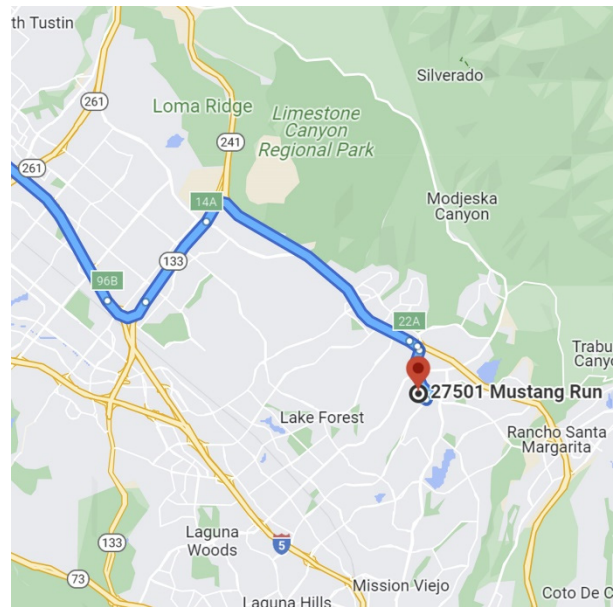

DIRECTIONS FROM TRABUCO HILLS HIGH SCHOOL

John's Incredible Pizza
7095 North Cedar Avenue
Fresno, California 93720

Distance: 278 miles Approximate Travel Time: 4 hours 32 mins

- Take I-5 Freeway North
- Drive...Drive...Drive... (for 124 miles)
- Take SR-99 Freeway North
- Drive...Drive...Drive... (for 131 miles)
- Take SR-41 Freeway North (exit 131)
- Exit Herndon Avenue (exit 134) and turn right
- Turn left on Cedar Avenue
- John's Incredible Pizza will be on your left-hand side

DIRECTIONS FROM HYATT PLACE SACRAMENTO/RANCHO CORDOVA

Arden Fair
1689 Arden Way
Sacramento, California 95815
Distance: 11.7 miles Approximate Travel Time: 19 mins

- Travel north on Zinfandel Drive
- Take US-50 Freeway West
- Exit Watt Avenue (exit 11) and turn right onto Watt Avenue
- Turn left onto Alta Arden Expressway
- Turn right onto Ethan Way
- Turn left at Elmore Way
- Arden Fair will be on your left-hand side

DIRECTIONS FROM ARDEN FAIR

**Charles C. Hughes Stadium
Sacramento City College
3835 Freeport Boulevard
Sacramento, California 95822**

Distance: 6.7 miles Approximate Travel Time: 10 mins

- Travel west on Arden Way
- Take I-80 Freeway West
- Continue on SR-51 Freeway South / I-80 Freeway West
- Continue Elvas Freeway
- Take SR-99 Freeway South
- Exit 12th Avenue (exit 297) and turn right onto Sutterville Road
- Turn right on Panther Parkway
- Charles C. Hughes Stadium will be on your right-hand side

DIRECTIONS FROM SACRAMENTO CITY COLLEGE

Trabuco Hills High School
27501 Mustang Run
Mission Viejo, California 92691

Distance: 432 miles Approximate Travel Time: 6 hours 47 mins

- Travel west on Sutterville Road
- Turn left on Freeport Boulevard
- Turn right on Sutterville Road
- Take I-5 Freeway South
- Drive...Drive...Drive...For 419 miles
- Exit El Toro Road
- Turn left on Avenida de la Carlota
- Turn left on Los Alisos Boulevard
- Turn left on Mustang Run
- Trabuco Hills High School will be on your right-hand side