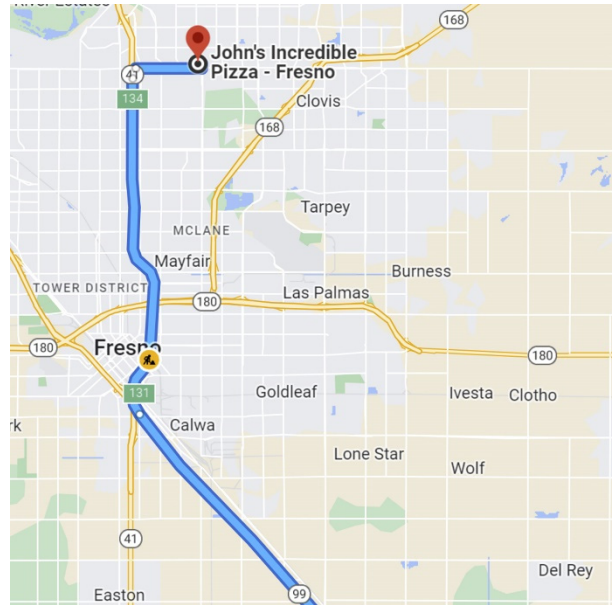

DIRECTIONS FROM TRABUCO HILLS HIGH SCHOOL

John's Incredible Pizza
7095 North Cedar Avenue
Fresno, California 93720

Distance: 278 miles Approximate Travel Time: 4 hours 32 mins

- Take I-5 Freeway North
- Drive...Drive...Drive... (for 124 miles)
- Take SR-99 Freeway North
- Drive...Drive...Drive... (for 131 miles)
- Take SR-41 Freeway North (exit 131)
- Exit Herndon Avenue (exit 134) and turn right
- Turn left on Cedar Avenue
- John's Incredible Pizza will be on your left-hand side

DIRECTIONS FROM JOHN'S INCREDIBLE PIZZA

Hyatt Place Sacramento/Rancho Cordova
10744 Gold Center Drive
Rancho Cordova, California 95670

Distance: 176 miles Approximate Travel Time: 2 hours 50 mins

- Take Herdon Avenue and travel west
- Take SR-99 Freeway North
- Drive...Drive...Drive... (for 155 miles)
- Take US-50 Freeway East (exit 298A) towards South Lake Tahoe
- Exit Zinfandel Drive (exit 17) and keep left at the fork
- Continue on Gold Center Drive
- Hyatt Place Sacramento / Rancho Cordova will be on your right-hand side

DIRECTIONS FROM HYATT PLACE SACRAMENTO/RANCHO CORDOVA

Independence Community Park 10949 Britton Way Mather, California 95655

Distance: 4.7 miles Approximate Travel Time: 10 mins

- Take east on Gold Center Drive
- Turn right on Prospect Park Drive
- Turn right on White Rock Road
- Turn left on Zinfandel Drive
- Turn right on Douglas Road
- Turn left on Mather Boulevard
- Turn left on Arnold Way
- Turn right on Britton Way
- Independence Community Park will be on your left-hand side

- Travel north on School Road
- Turn right on Britton Way
- Turn left on Arnold Way
- Turn right on Mather Boulevard
- Turn right on Whitehead Street
- Continue on Mather Field Road
- Take US-50 Freeway West
- Exit 26th Street (exit 6A)
- Merge onto W Street
- Turn left on 21st Street
- 21st Street turns into Freeport Boulevard
- Turn left on 12th Avenue
- Turn right on 23rd Street
- Charles C. Hughes Stadium will be on your right-hand side