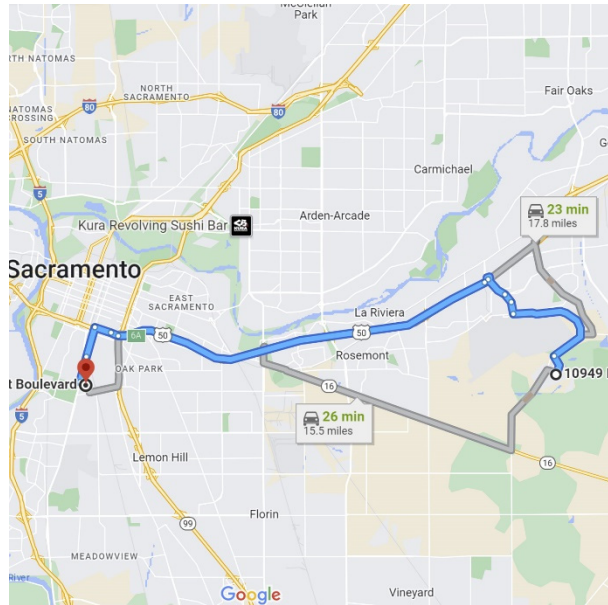

DIRECTIONS FROM TRABUCO HILLS HIGH SCHOOL

John's Incredible Pizza
7095 North Cedar Avenue
Fresno, California 93720

Distance: 278 miles Approximate Travel Time: 4 hours 32 mins

- Take I-5 Freeway North
- Drive...Drive...Drive... (for 124 miles)
- Take SR-99 Freeway North
- Drive...Drive...Drive... (for 131 miles)
- Take SR-41 Freeway North (exit 131)
- Exit Herndon Avenue (exit 134) and turn right
- Turn left on Cedar Avenue
- John's Incredible Pizza will be on your left-hand side

DIRECTIONS FROM HYATT PLACE SACRAMENTO/RANCHO CORDOVA

Independence Community Park 10949 Britton Way Mather, California 95655

Distance: 4.7 miles Approximate Travel Time: 10 mins

- Take east on Gold Center Drive
- Turn right on Prospect Park Drive
- Turn right on White Rock Road
- Turn left on Zinfandel Drive
- Turn right on Douglas Road
- Turn left on Mather Boulevard
- Turn left on Arnold Way
- Turn right on Britton Way
- Independence Community Park will be on your left-hand side

DIRECTIONS FROM INDEPENDENCE COMMUNITY PARK

**Charles C. Hughes Stadium
Sacramento City College
3835 Freeport Boulevard
Sacramento, California 95822**

Distance: 16.4 miles Approximate Travel Time: 24 mins

- Travel north on School Road
- Turn right on Britton Way
- Turn left on Arnold Way
- Turn right on Mather Boulevard
- Turn right on Whitehead Street
- Continue on Mather Field Road
- Take US-50 Freeway West
- Exit 26th Street (exit 6A)
- Merge onto W Street
- Turn left on 21st Street
- 21st Street turns into Freeport Boulevard
- Turn left on 12th Avenue
- Turn right on 23rd Street
- Charles C. Hughes Stadium will be on your right-hand side