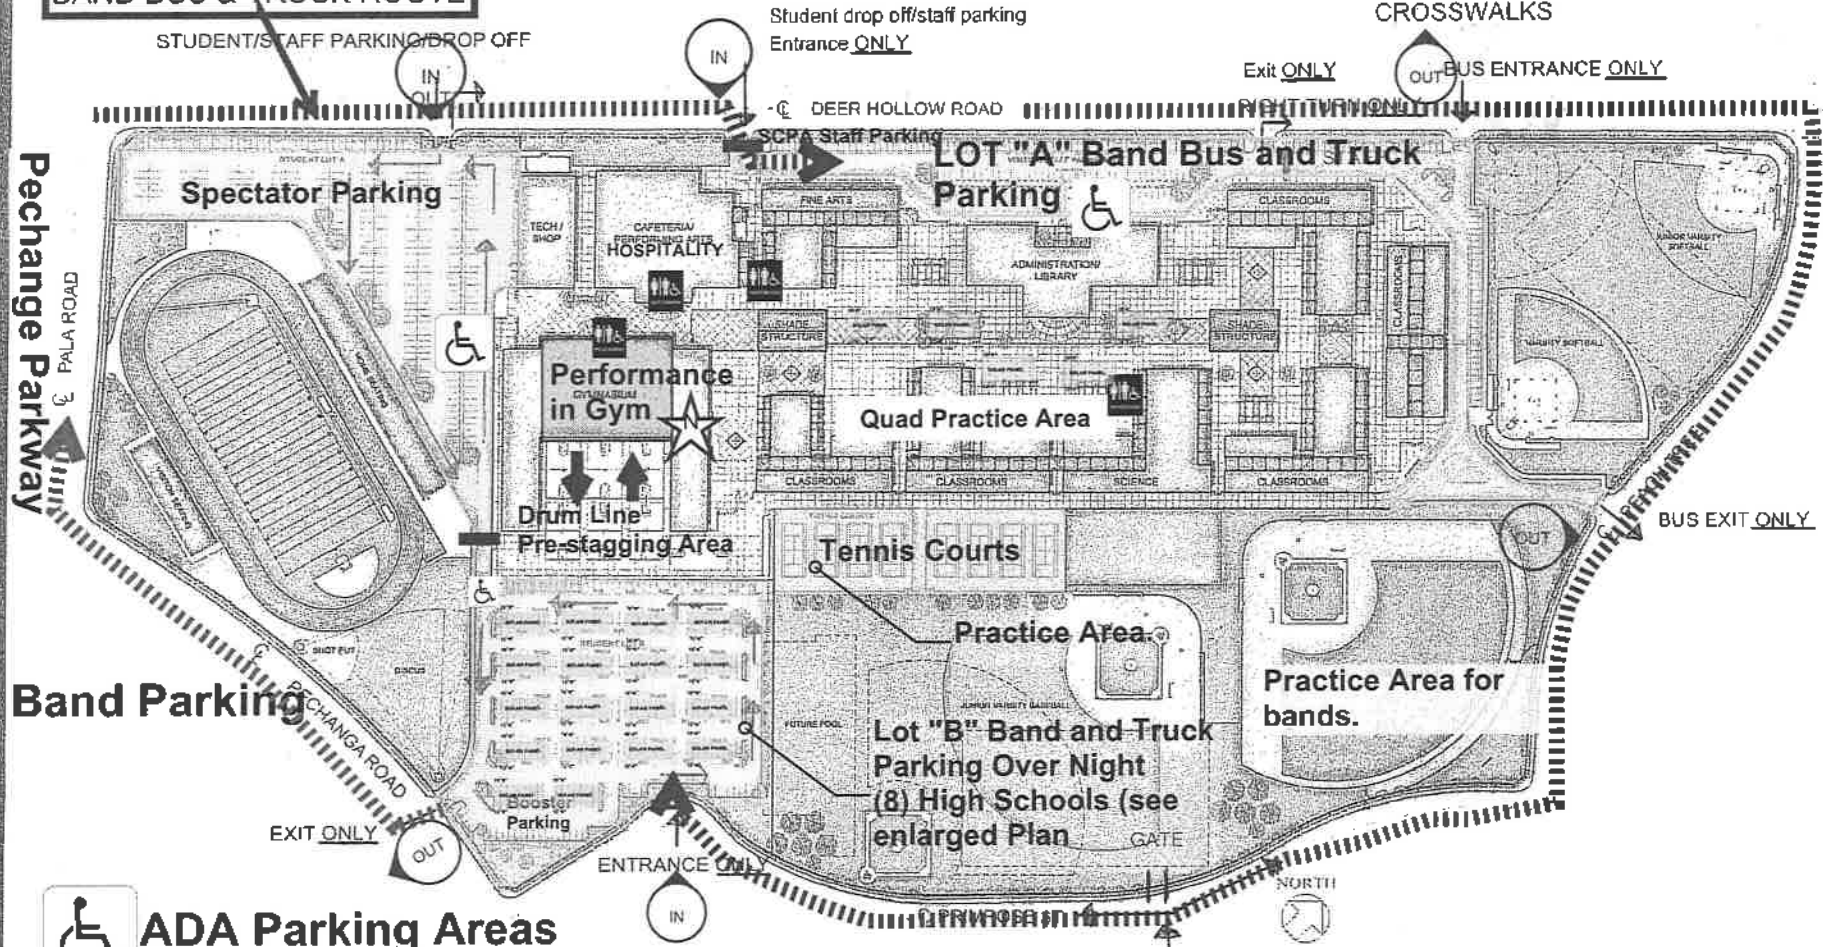

Event Information

Great Oak High School

Event Location

[Great Oak High School](#)
32555 Deer Hollow Way
Temecula, CA 92592

Tickets

\$12, general admission

- Advance [tickets are available for purchase online](#) through TicketTailor.
- Upon arrival, advance/online ticket holders will proceed to the box office to have their ticket scanned and receive a wristband.
- In-person tickets may be available for purchase (space permitting) via a credit card. The SCPA box office is cashless.
- Children five and under are free.

- Seating is not guaranteed and is available on a first-come, first-served basis. It is the spectator's responsibility to ensure they are seated at least 15 minutes before a scheduled performance. Spectator doors will open 30 minutes before the start of the event.
- As this is a performing arts event, we ask that you do not enter or exit the seating area during a performance. Please remain in your seats and keep the aisles clear. Concert etiquette is appreciated.
- Due to United States copyright law, recording or live streaming of this event is strictly prohibited. This policy is at the ensembles' request and we ask that you please honor their wishes.
- Please silence cell phones and other electronic devices while inside the performance venue.

GREAT OAK HIGH SCHOOL

TEMECULA VALLEY UNIFIED SCHOOL DISTRICT

SITE PLAN

STUDENT/STAFF PARKING/DROP OFF/TRAFFIC FLOW MAP

IF YOU ARE PARKING ACROSS THE ST
AT THE PARK, BE SURE TO USE THE
CROSSWALKS

BAND BUS & TRUCK ROUTE

CAL TRANS SCPA
EVENT SIGN

Walking route,
Hopping fence lines
not allowed

SCPA EVENT
OVERFLOW
PARKING

Google

Southern California Percussion Alliance

Great Oak HS