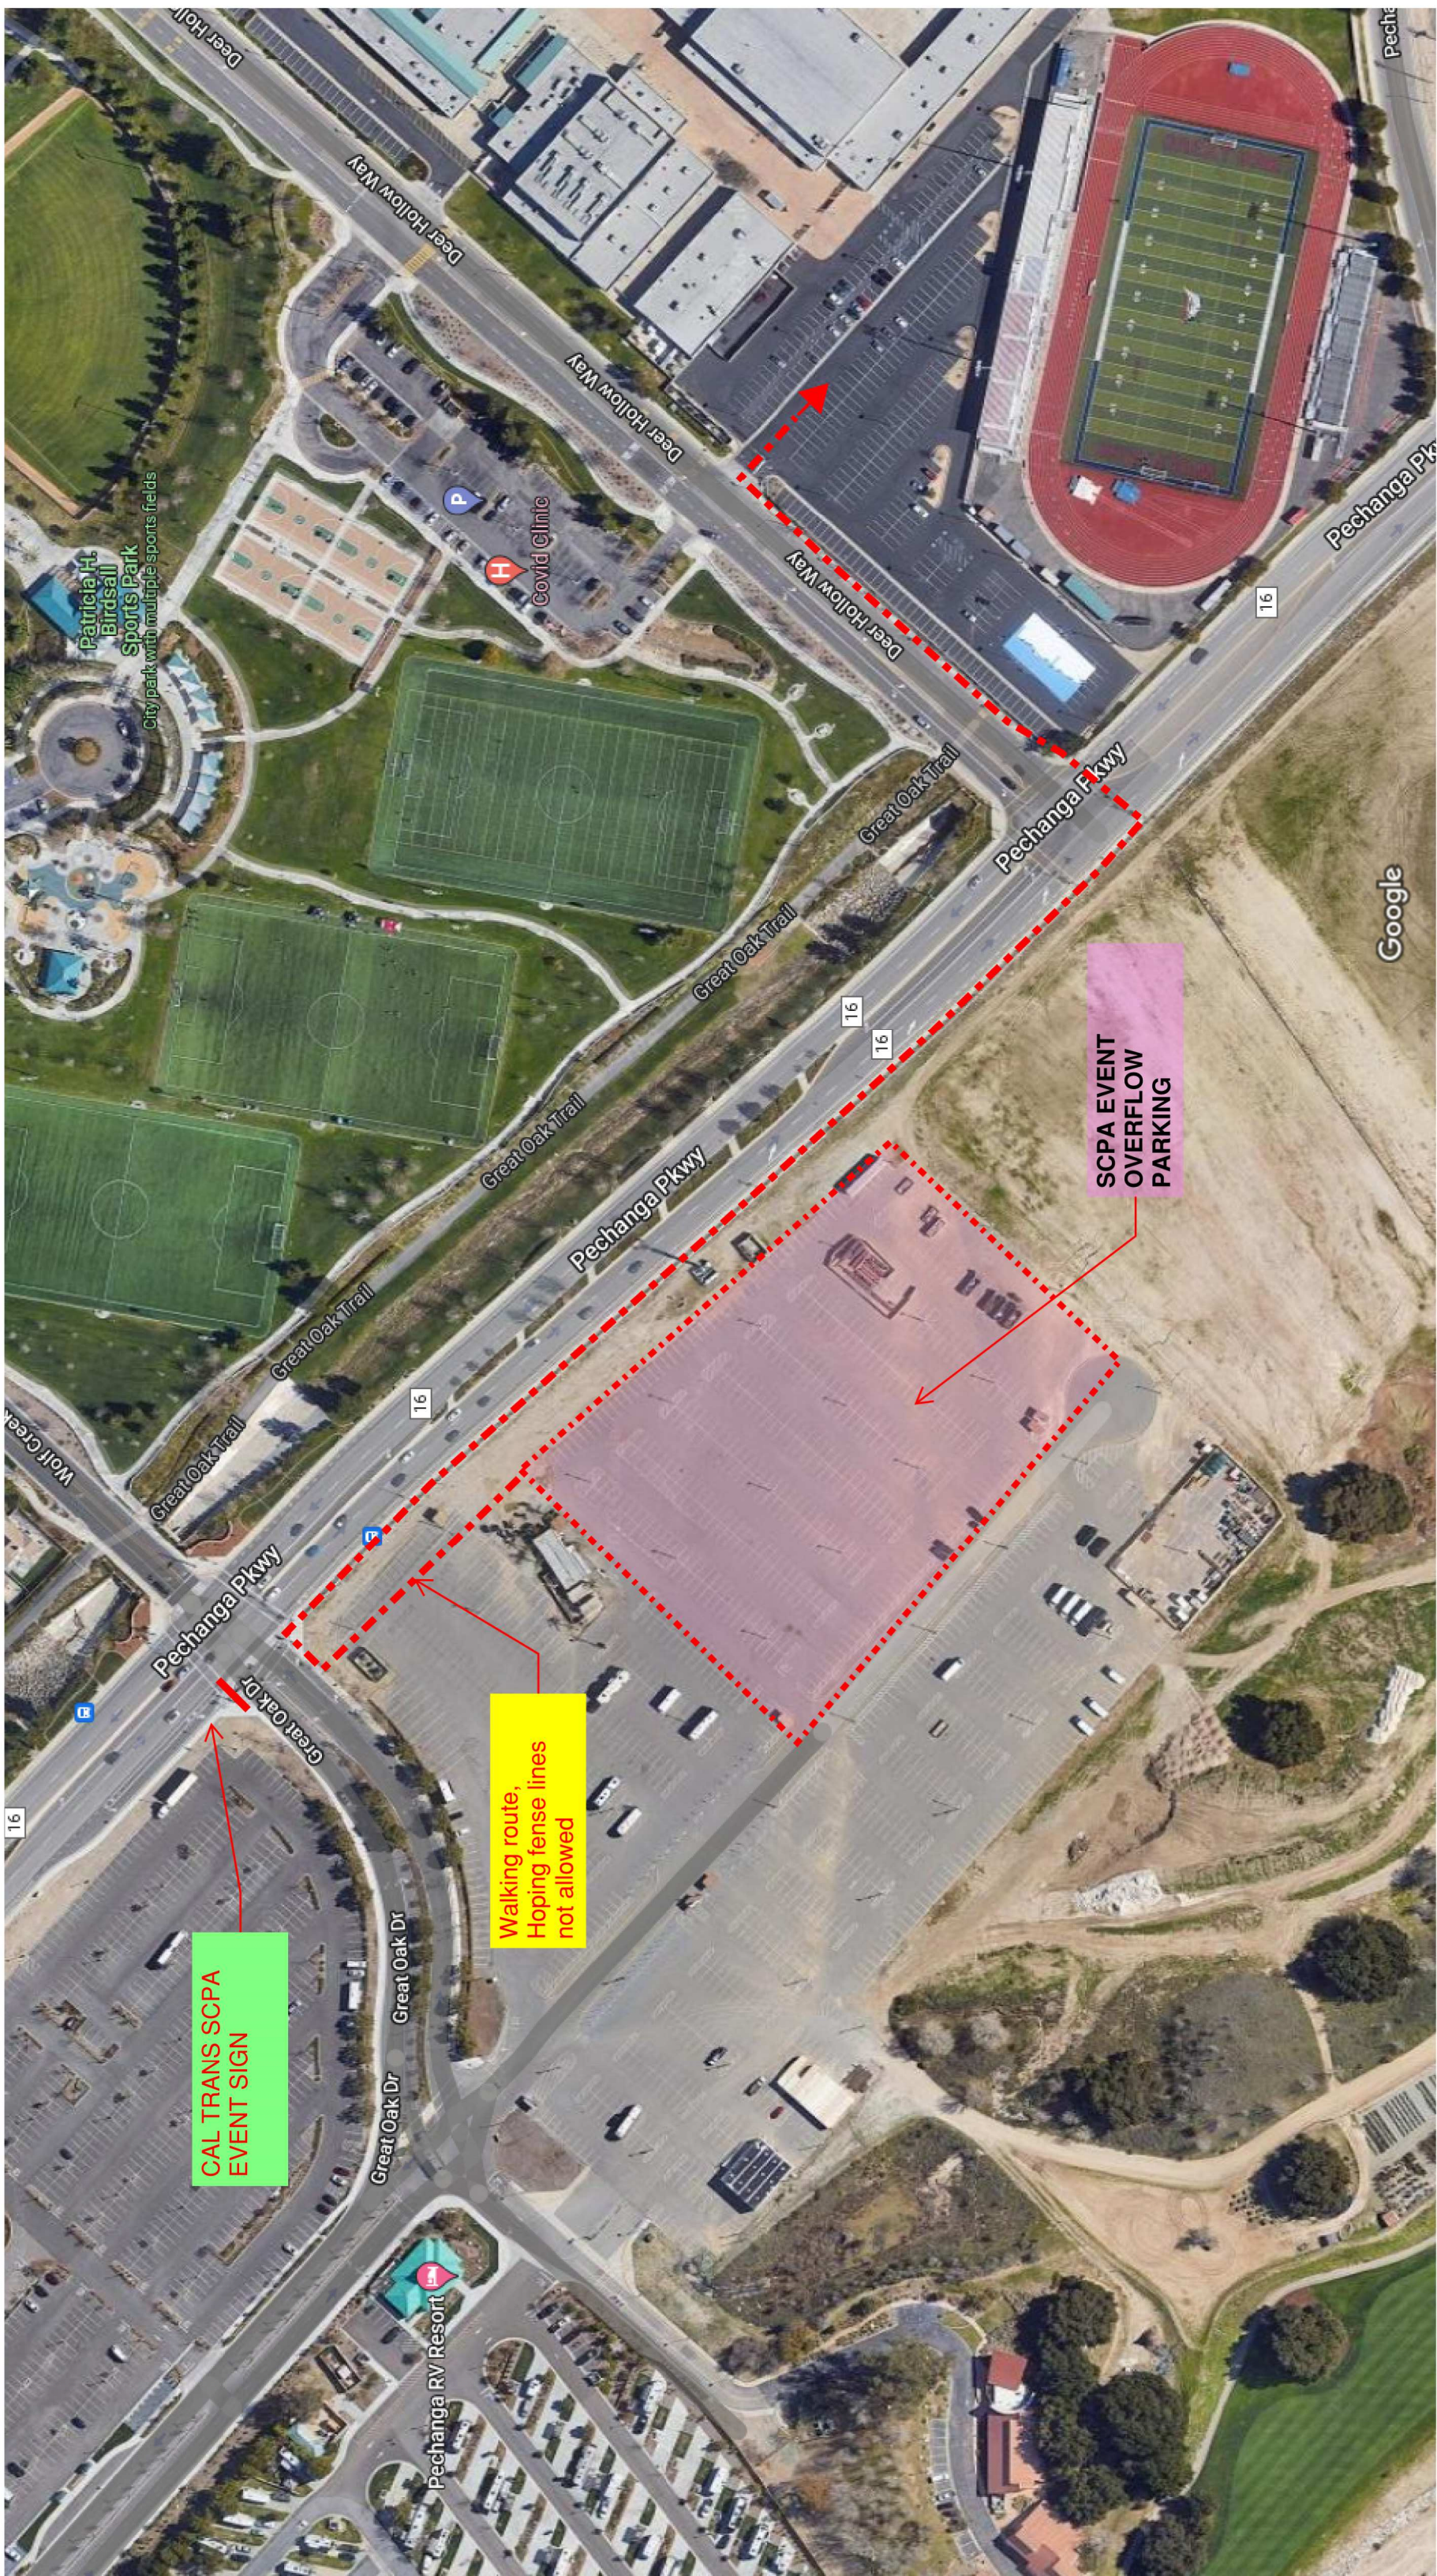

Event Information

Great Oak High School

Event Location

[Great Oak High School](#)
32555 Deer Hollow Way
Temecula, CA 92592

Tickets

\$12, general admission

- Advance [tickets are available for purchase online](#) through TicketTailor.
- Upon arrival, advance/online ticket holders will proceed to the box office to have their ticket scanned and receive a wristband.
- In-person tickets may be available for purchase (space permitting) via a credit card. The SCPA box office is cashless.
- Children five and under are free.

GREAT OAK HIGH SCHOOL

TEMECULA VALLEY UNIFIED SCHOOL DISTRICT

SITE PLAN

STUDENT/STAFF PARKING/DROP OFF/TRAFFIC FLOW MAP

IF YOU ARE PARKING ACROSS THE ST
AT THE PARK, BE SURE TO USE THE
CROSSWALKS

BAND BUS & TRUCK ROUTE

 ADA Parking Areas

 Restrooms

PLEASE FOLLOW TRAFFIC
DIRECTIONS AND WATCH
YOUR SPEED

GUEST MAP & INFORMATION

FRICK, FRICK & JETTÉ
ARCHITECTS, INCORPORATED
15337 BONANZA ROAD
VICTORVILLE, CA 92382
WWW.FFJ-ARCH.COM

CAL TRANS SCPA
EVENT SIGN

Walking route,
Hopping fence lines
not allowed

SCPA EVENT
OVERFLOW
PARKING

Google

Southern California Percussion Alliance

Great Oak HS