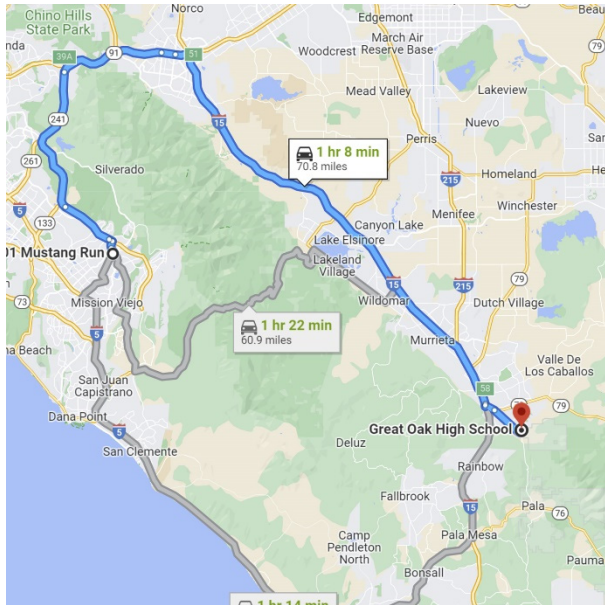

Saturday, March 16, 2024
2024 Great Oak High School Regional
@ Great Oak High School in Temecula, California
Southern California Percussion Alliance (SCPA)

ITINERARY

TIME	EVENT
9:30 AM	Report & Setup (<i>Eat a hearty breakfast & Hair Done</i>)
10:00 AM	Rehearsal Begins
11:30 AM	Rehearsal Ends Load Trucks & Make-Up Done Lunch (<i>students on their own</i>) & Make-Up Done Change into uniform after loading
1:00 PM	All Drivers Meet at THHS and Check-In
1:15 PM	Depart from Trabuco Hills High School
3:00 PM	Arrive at Great Oak High School Use Restroom / Stretch
3:42 PM	Unload Trucks
4:05 PM	Walk to Warm-Up
4:15 PM	Tuning / Sectionals
4:45 PM	Full Ensemble Warm-up
5:10 PM	Lot Full Run
5:15 PM	Depart from Warm-up
5:30 PM	Staging Area
5:42 PM	Performance
5:50 PM	Fold Floor & Load Truck
6:45 PM	Dinner (<i>provided by the boosters</i>)
7:30 PM	Watch Lots
8:00 PM	In Gymnasium to Watch PSW Class
9:00 PM	Awards
9:30 PM	Depart from Great Oak High School
11:15 PM	Approximate Arrival at Trabuco Hills High School
11:20 PM	Unload Instruments, Equipment and Clean-Up
12:00 AM	Roll-Call & Approximate Dismissal

***** Please keep in mind, no schedule is sacred and always subject to change!!!**

DIRECTIONS FROM TRABUCO HILLS HIGH SCHOOL

Great Oak High School
32555 Deer Hollow Way
Temecula, California 92592

Distance: 70.8 miles, Approximate Travel Time: 1 hour 12 mins

Via The Toll Roads

- Take SR-241 Toll Road North towards Riverside
- The Tomato Springs Toll Plaza is \$4.28 and the Windy Ridge Toll Plaza is \$4.49
- Take SR-91 Freeway East towards Riverside
- Take I-15 Freeway South
- Exit Indio / SR-79 and turn left
- Turn right on Pechanga Parkway
- Turn left on Deer Hollow Way
- Great Oak High School is on your right-hand side