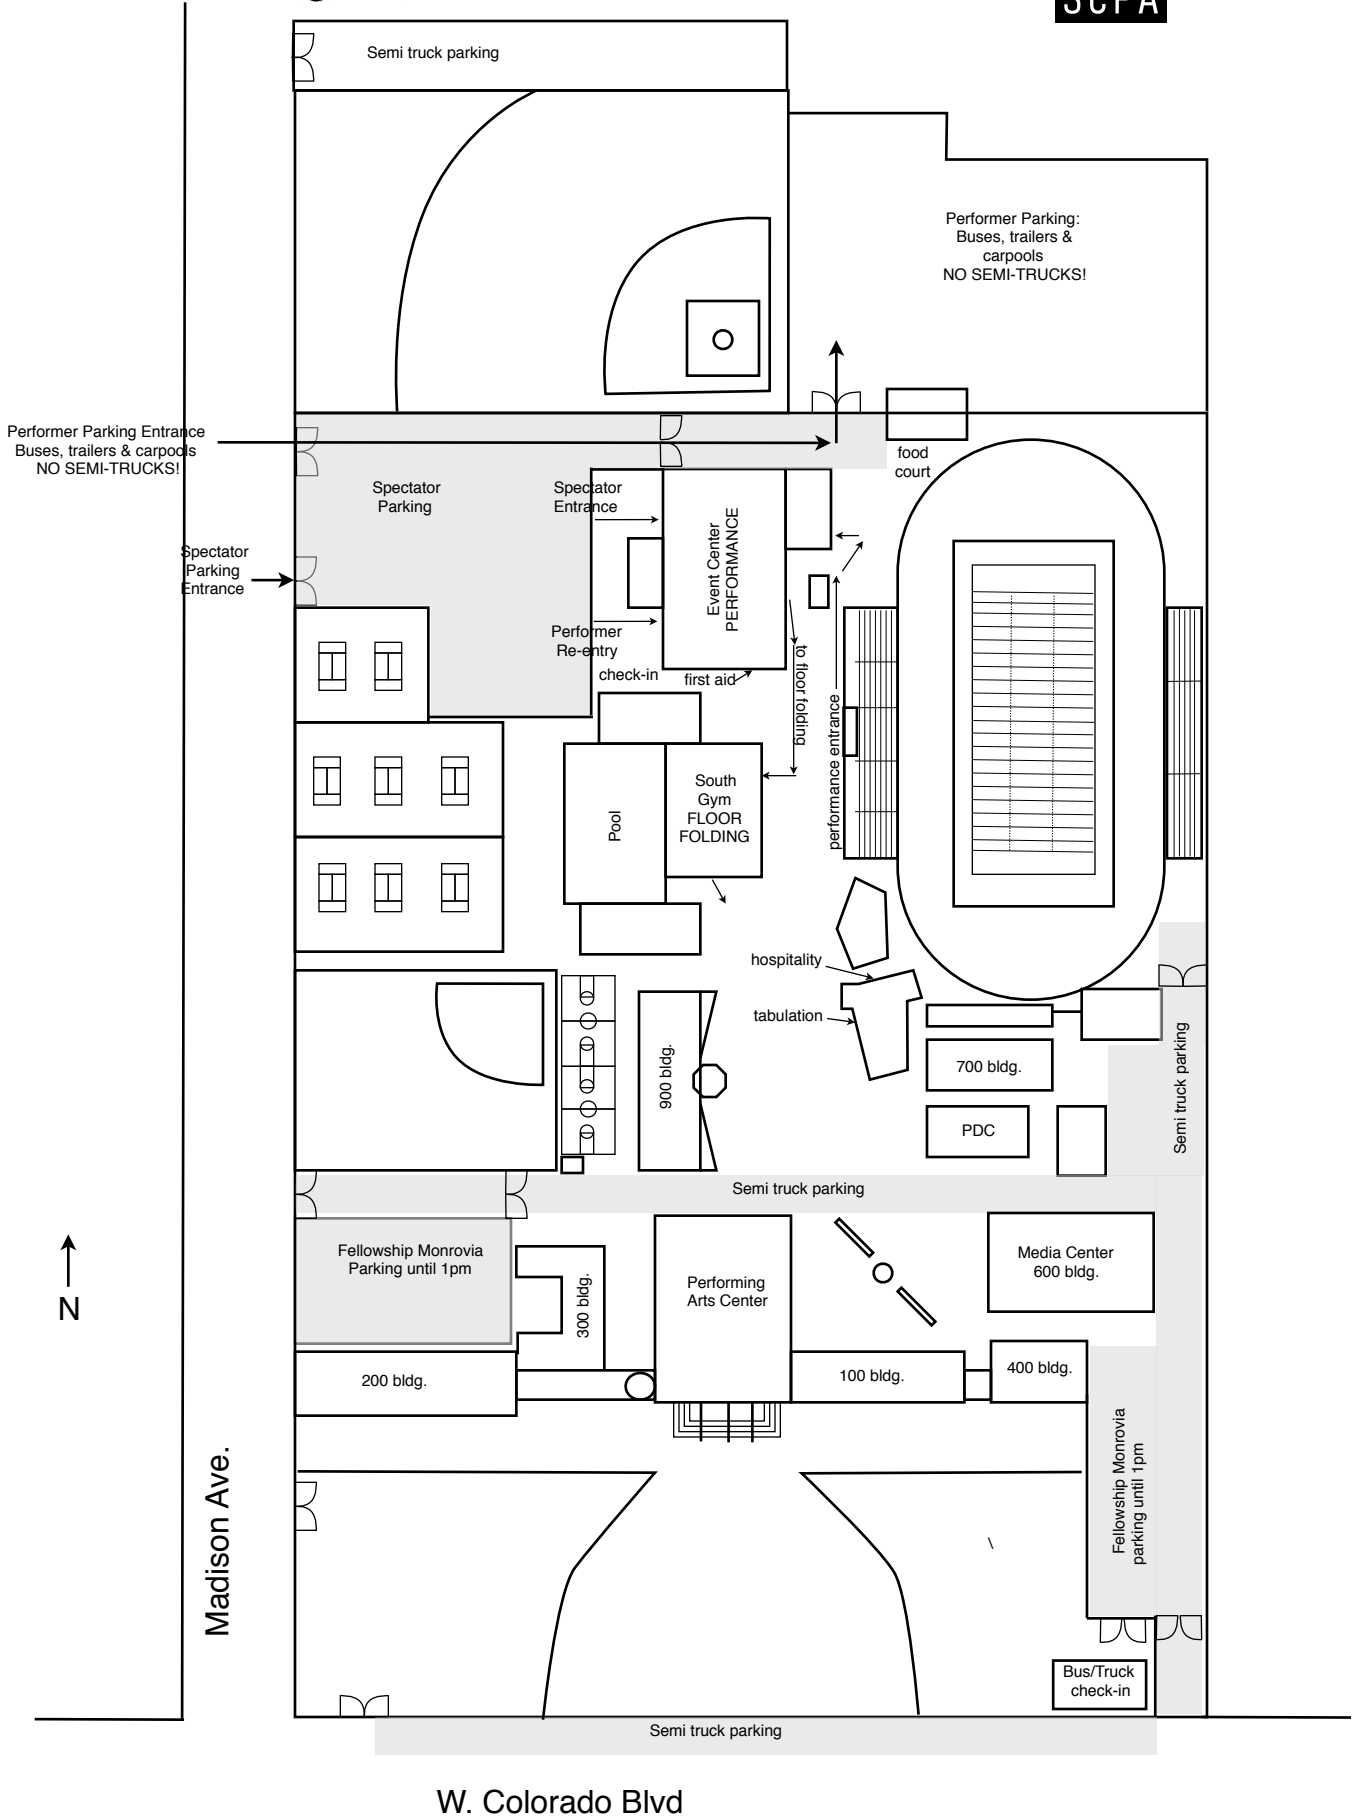

Monrovia High School - Campus Map
SCPA Regional- Sunday

W. Colorado Blvd