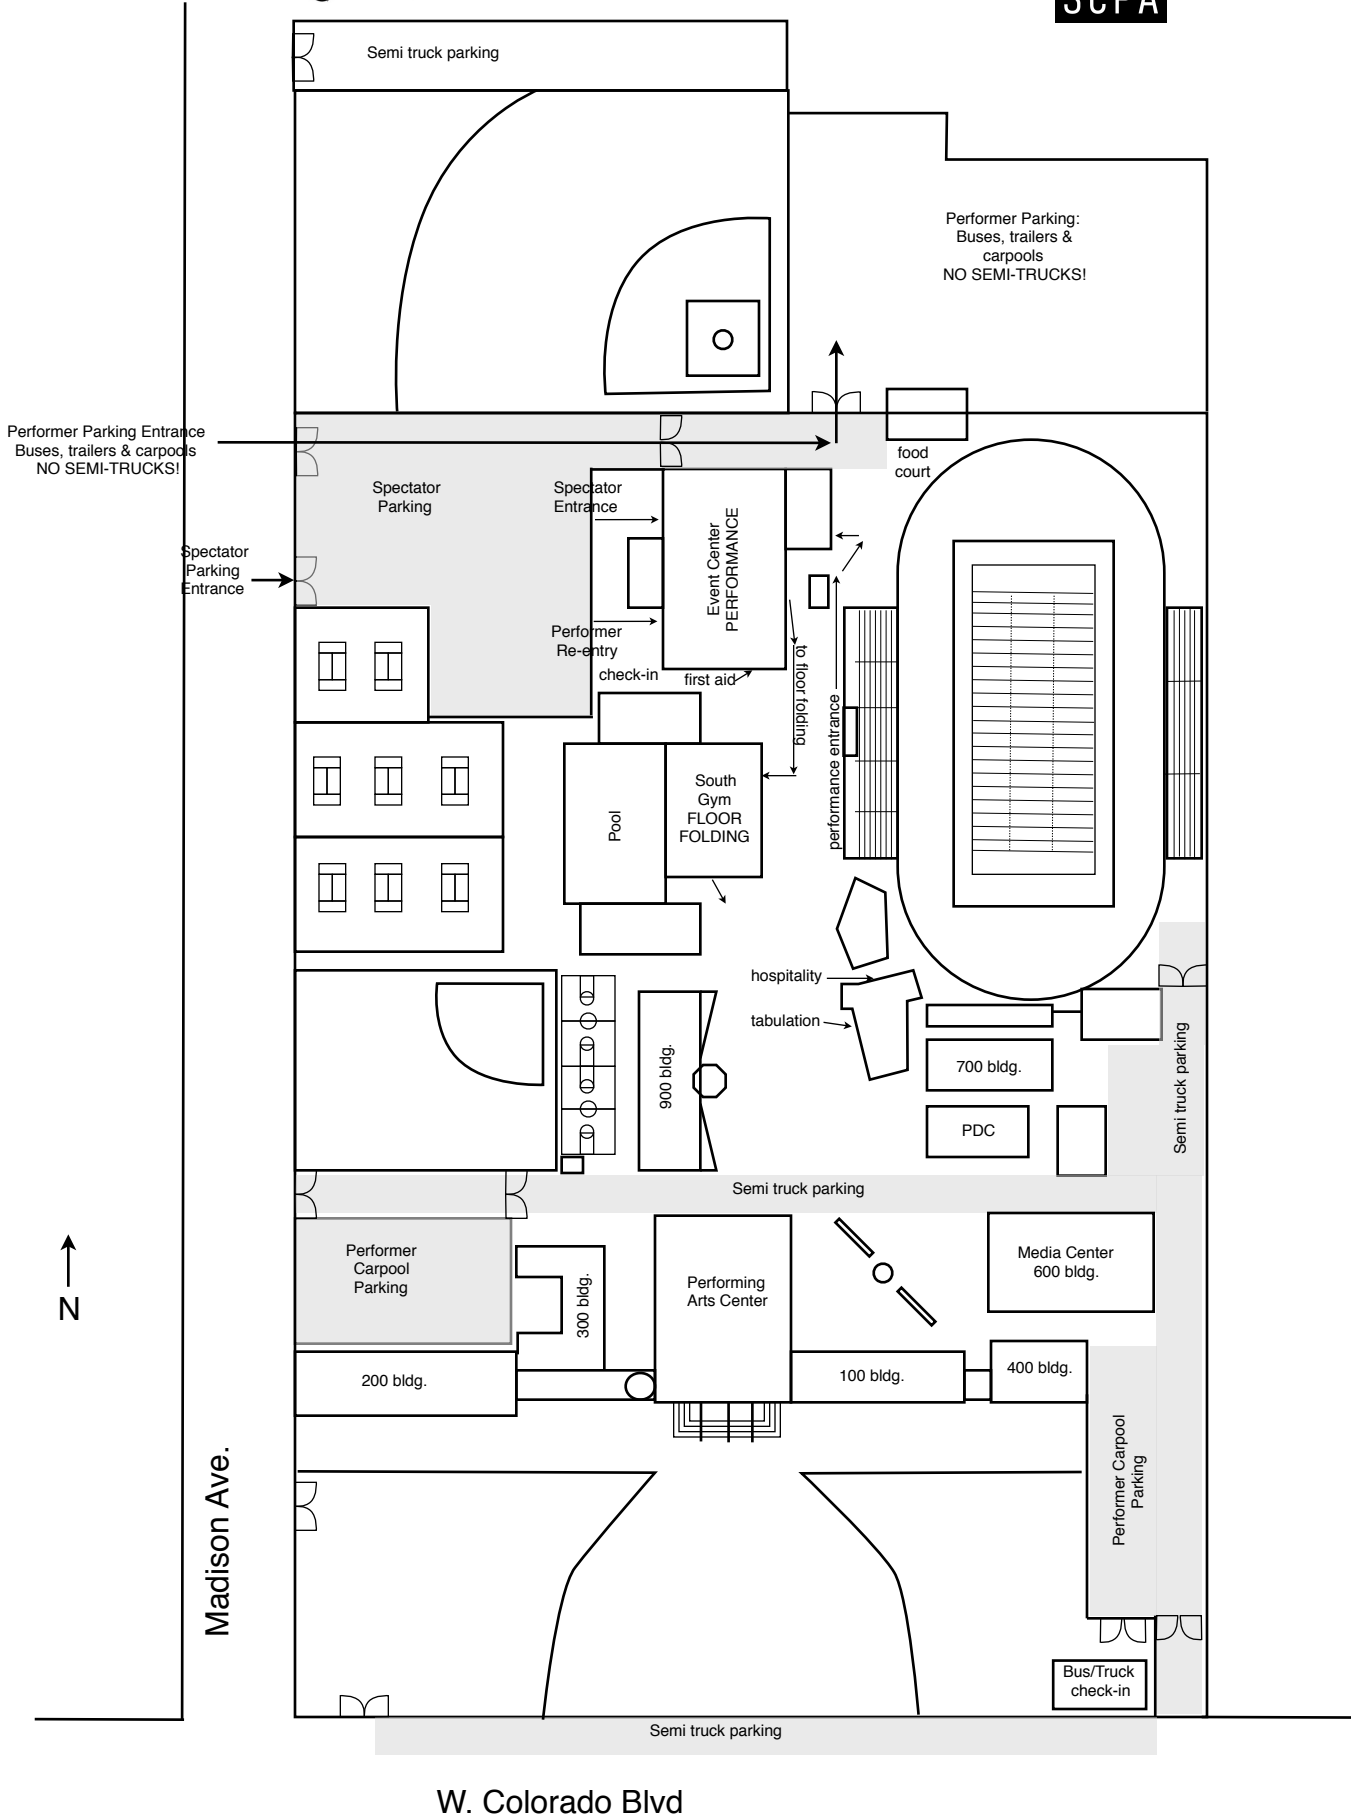

Monrovia High School - Campus Map
SCPA Regional- Saturday