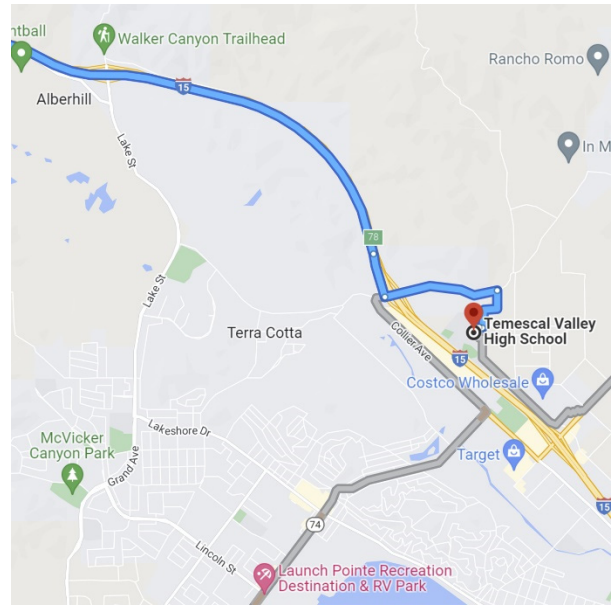

Saturday, March 9, 2024
2024 Temescal Canyon High School Regional
@ Temescal Canyon High School in Lake Elsinore, California
Southern California Percussion Alliance (SCPA)

ITINERARY

TIME	EVENT
11:00 AM	Report (<i>Eat a hearty breakfast & Arrive with hair done</i>)
11:30 AM	Rehearsal Begins
1:30 PM	Rehearsal Ends Load Trucks & Lunch Change into uniform after loading and lunch
2:45 PM	All Drivers Meet at THHS and Check-In
3:00 PM	Depart from Trabuco Hills High School
4:15 PM	Arrive at Temescal Canyon High School Use Restroom / Stretch
5:02 PM	Unload Trucks
5:20 PM	Walk to Warm-Up
5:30 PM	Tuning / Sectionals
6:00 PM	Full Ensemble Warm-up
6:25 PM	Lot Full Run
6:30 PM	Depart from Warm-up
6:45 PM	Staging Area
7:02 PM	Performance
7:15 PM	Fold Floor & Load Truck Dinner (<i>provided by the boosters</i>)
8:15 PM	Return to Gymnasium to Watch PSW
9:00 PM	Awards
9:30 PM	Depart from Temescal Canyon High School
10:45 PM	Approximate Arrival at Trabuco Hills High School
10:50 PM	Unload Instruments, Equipment and Clean-Up
11:30 PM	Roll-Call & Approximate Dismissal

***** Please keep in mind, no schedule is sacred and always subject to change!!!**

DIRECTIONS FROM TRABUCO HILLS HIGH SCHOOL

Temescal Canyon High School
28755 El Toro Road
Lake Elsinore, California 92532

Distance: 47.4 miles Approximate Travel Time: 49 mins

Via The Toll Roads

- Take SR-241 Toll Road North towards Riverside
- The Tomato Springs Toll Plaza is \$4.29 and the Windy Ridge Toll Plaza is \$4.48
- Take SR-91 Freeway East towards Riverside
- Take I-15 Freeway South
- Exit Nichols Road (exit 78) and turn left
- Turn right on El Toro Road
- Temescal Canyon High School will be on your right-hand side

Without The Toll Roads

- Take I-5 Freeway North towards Santa Ana
- Take SR-55 Freeway North
- Take SR-91 Freeway East towards Riverside
- Take I-15 Freeway South
- Exit Nichols Road (exit 78) and turn left
- Turn right on El Toro Road
- Temescal Canyon High School will be on your right-hand side