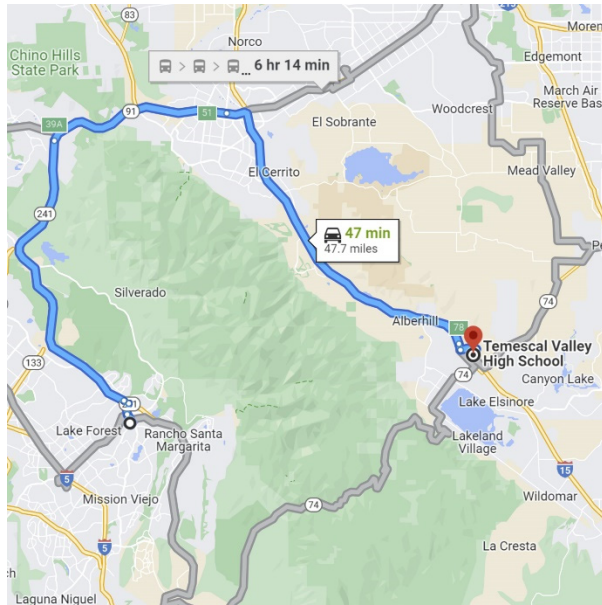

Saturday, March 9, 2024
2024 Temescal Canyon High School Regional
@ Temescal Canyon High School in Lake Elsinore, California
Southern California Percussion Alliance (SCPA)

ITINERARY

TIME	EVENT
11:00 AM	Report (<i>Eat a hearty breakfast & Arrive with hair done</i>)
11:30 AM	Rehearsal Begins
1:30 PM	Rehearsal Ends Load Trucks & Lunch Change into uniform after loading and lunch
2:45 PM	All Drivers Meet at THHS and Check-In
3:00 PM	Depart from Trabuco Hills High School
4:15 PM	Arrive at Temescal Canyon High School Use Restroom / Stretch
5:02 PM	Unload Trucks
5:20 PM	Walk to Warm-Up
5:30 PM	Tuning / Sectionals
6:00 PM	Full Ensemble Warm-up
6:25 PM	Lot Full Run
6:30 PM	Depart from Warm-up
6:45 PM	Staging Area
7:02 PM	Performance
7:15 PM	Fold Floor & Load Truck Dinner (<i>provided by the boosters</i>)
8:15 PM	Return to Gymnasium to Watch PSW
9:00 PM	Awards
9:30 PM	Depart from Temescal Canyon High School
10:45 PM	Approximate Arrival at Trabuco Hills High School
10:50 PM	Unload Instruments, Equipment and Clean-Up
11:30 PM	Roll-Call & Approximate Dismissal

***** Please keep in mind, no schedule is sacred and always subject to change!!!**

DIRECTIONS FROM TRABUCO HILLS HIGH SCHOOL

Temescal Canyon High School
28755 El Toro Road
Lake Elsinore, California 92532

Distance: 47.4 miles Approximate Travel Time: 49 mins

Via The Toll Roads

- Take SR-241 Toll Road North towards Riverside
- The Tomato Springs Toll Plaza is \$4.29 and the Windy Ridge Toll Plaza is \$4.48
- Take SR-91 Freeway East towards Riverside
- Take I-15 Freeway South
- Exit Nichols Road (exit 78) and turn left
- Turn right on El Toro Road
- Temescal Canyon High School will be on your right-hand side

Without The Toll Roads

- Take I-5 Freeway North towards Santa Ana
- Take SR-55 Freeway North
- Take SR-91 Freeway East towards Riverside
- Take I-15 Freeway South
- Exit Nichols Road (exit 78) and turn left
- Turn right on El Toro Road
- Temescal Canyon High School will be on your right-hand side