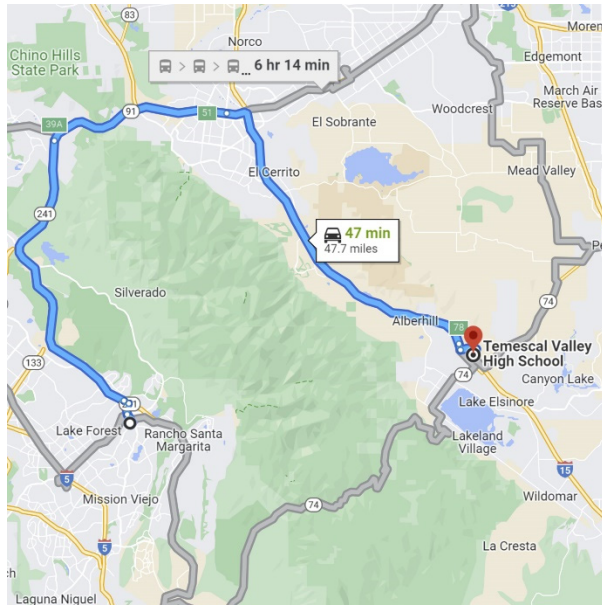

DIRECTIONS FROM TRABUCO HILLS HIGH SCHOOL

Temescal Canyon High School 28755 El Toro Road Lake Elsinore, California 92532

Distance: 47.4 miles Approximate Travel Time: 49 mins

Via The Toll Roads

- Take SR-241 Toll Road North towards Riverside
- The Tomato Springs Toll Plaza is \$4.29 and the Windy Ridge Toll Plaza is \$4.48
- Take SR-91 Freeway East towards Riverside
- Take I-15 Freeway South
- Exit Nichols Road (exit 78) and turn left
- Turn right on El Toro Road
- Temescal Canyon High School will be on your right-hand side

Without The Toll Roads

- Take I-5 Freeway North towards Santa Ana
- Take SR-55 Freeway North
- Take SR-91 Freeway East towards Riverside
- Take I-15 Freeway South
- Exit Nichols Road (exit 78) and turn left
- Turn right on El Toro Road
- Temescal Canyon High School will be on your right-hand side