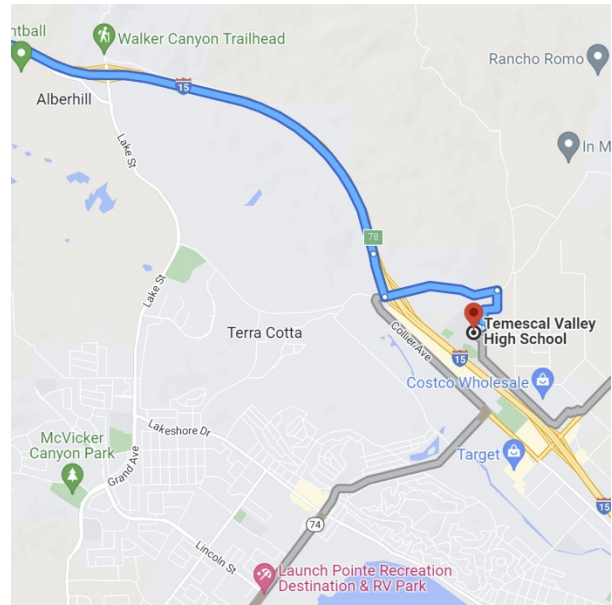

DIRECTIONS FROM TRABUCO HILLS HIGH SCHOOL

Temescal Canyon High School 28755 El Toro Road Lake Elsinore, California 92532

Distance: 47.4 miles Approximate Travel Time: 49 mins

Via The Toll Roads

- Take SR-241 Toll Road North towards Riverside
- The Tomato Springs Toll Plaza is \$4.29 and the Windy Ridge Toll Plaza is \$4.48
- Take SR-91 Freeway East towards Riverside
- Take I-15 Freeway South
- Exit Nichols Road (exit 78) and turn left
- Turn right on El Toro Road
- Temescal Canyon High School will be on your right-hand side

Without The Toll Roads

- Take I-5 Freeway North towards Santa Ana
- Take SR-55 Freeway North
- Take SR-91 Freeway East towards Riverside
- Take I-15 Freeway South
- Exit Nichols Road (exit 78) and turn left
- Turn right on El Toro Road
- Temescal Canyon High School will be on your right-hand side